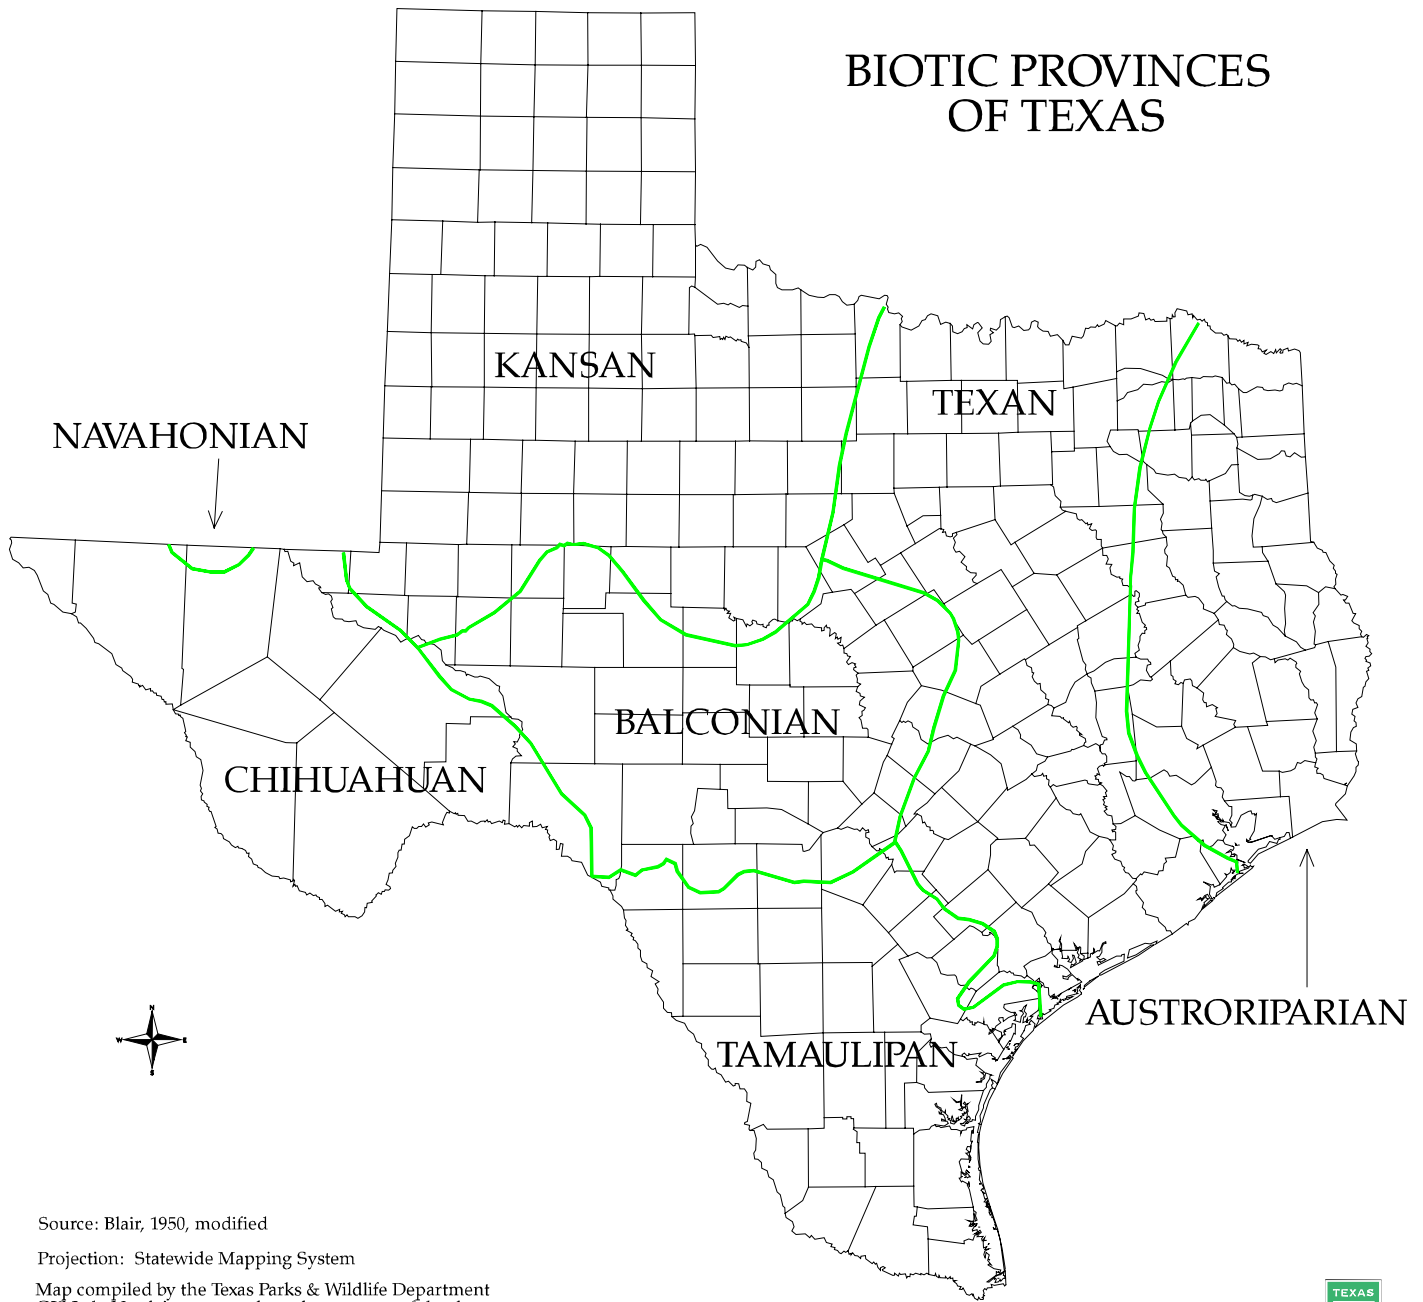

BIOTIC PROVINCES OF TEXAS

Source: Blair, 1950, modified

Projection: Statewide Mapping System

Map compiled by the Texas Parks & Wildlife Department
GIS Lab. No claims are made to the accuracy of the data
or to the suitability of the data to a particular use.