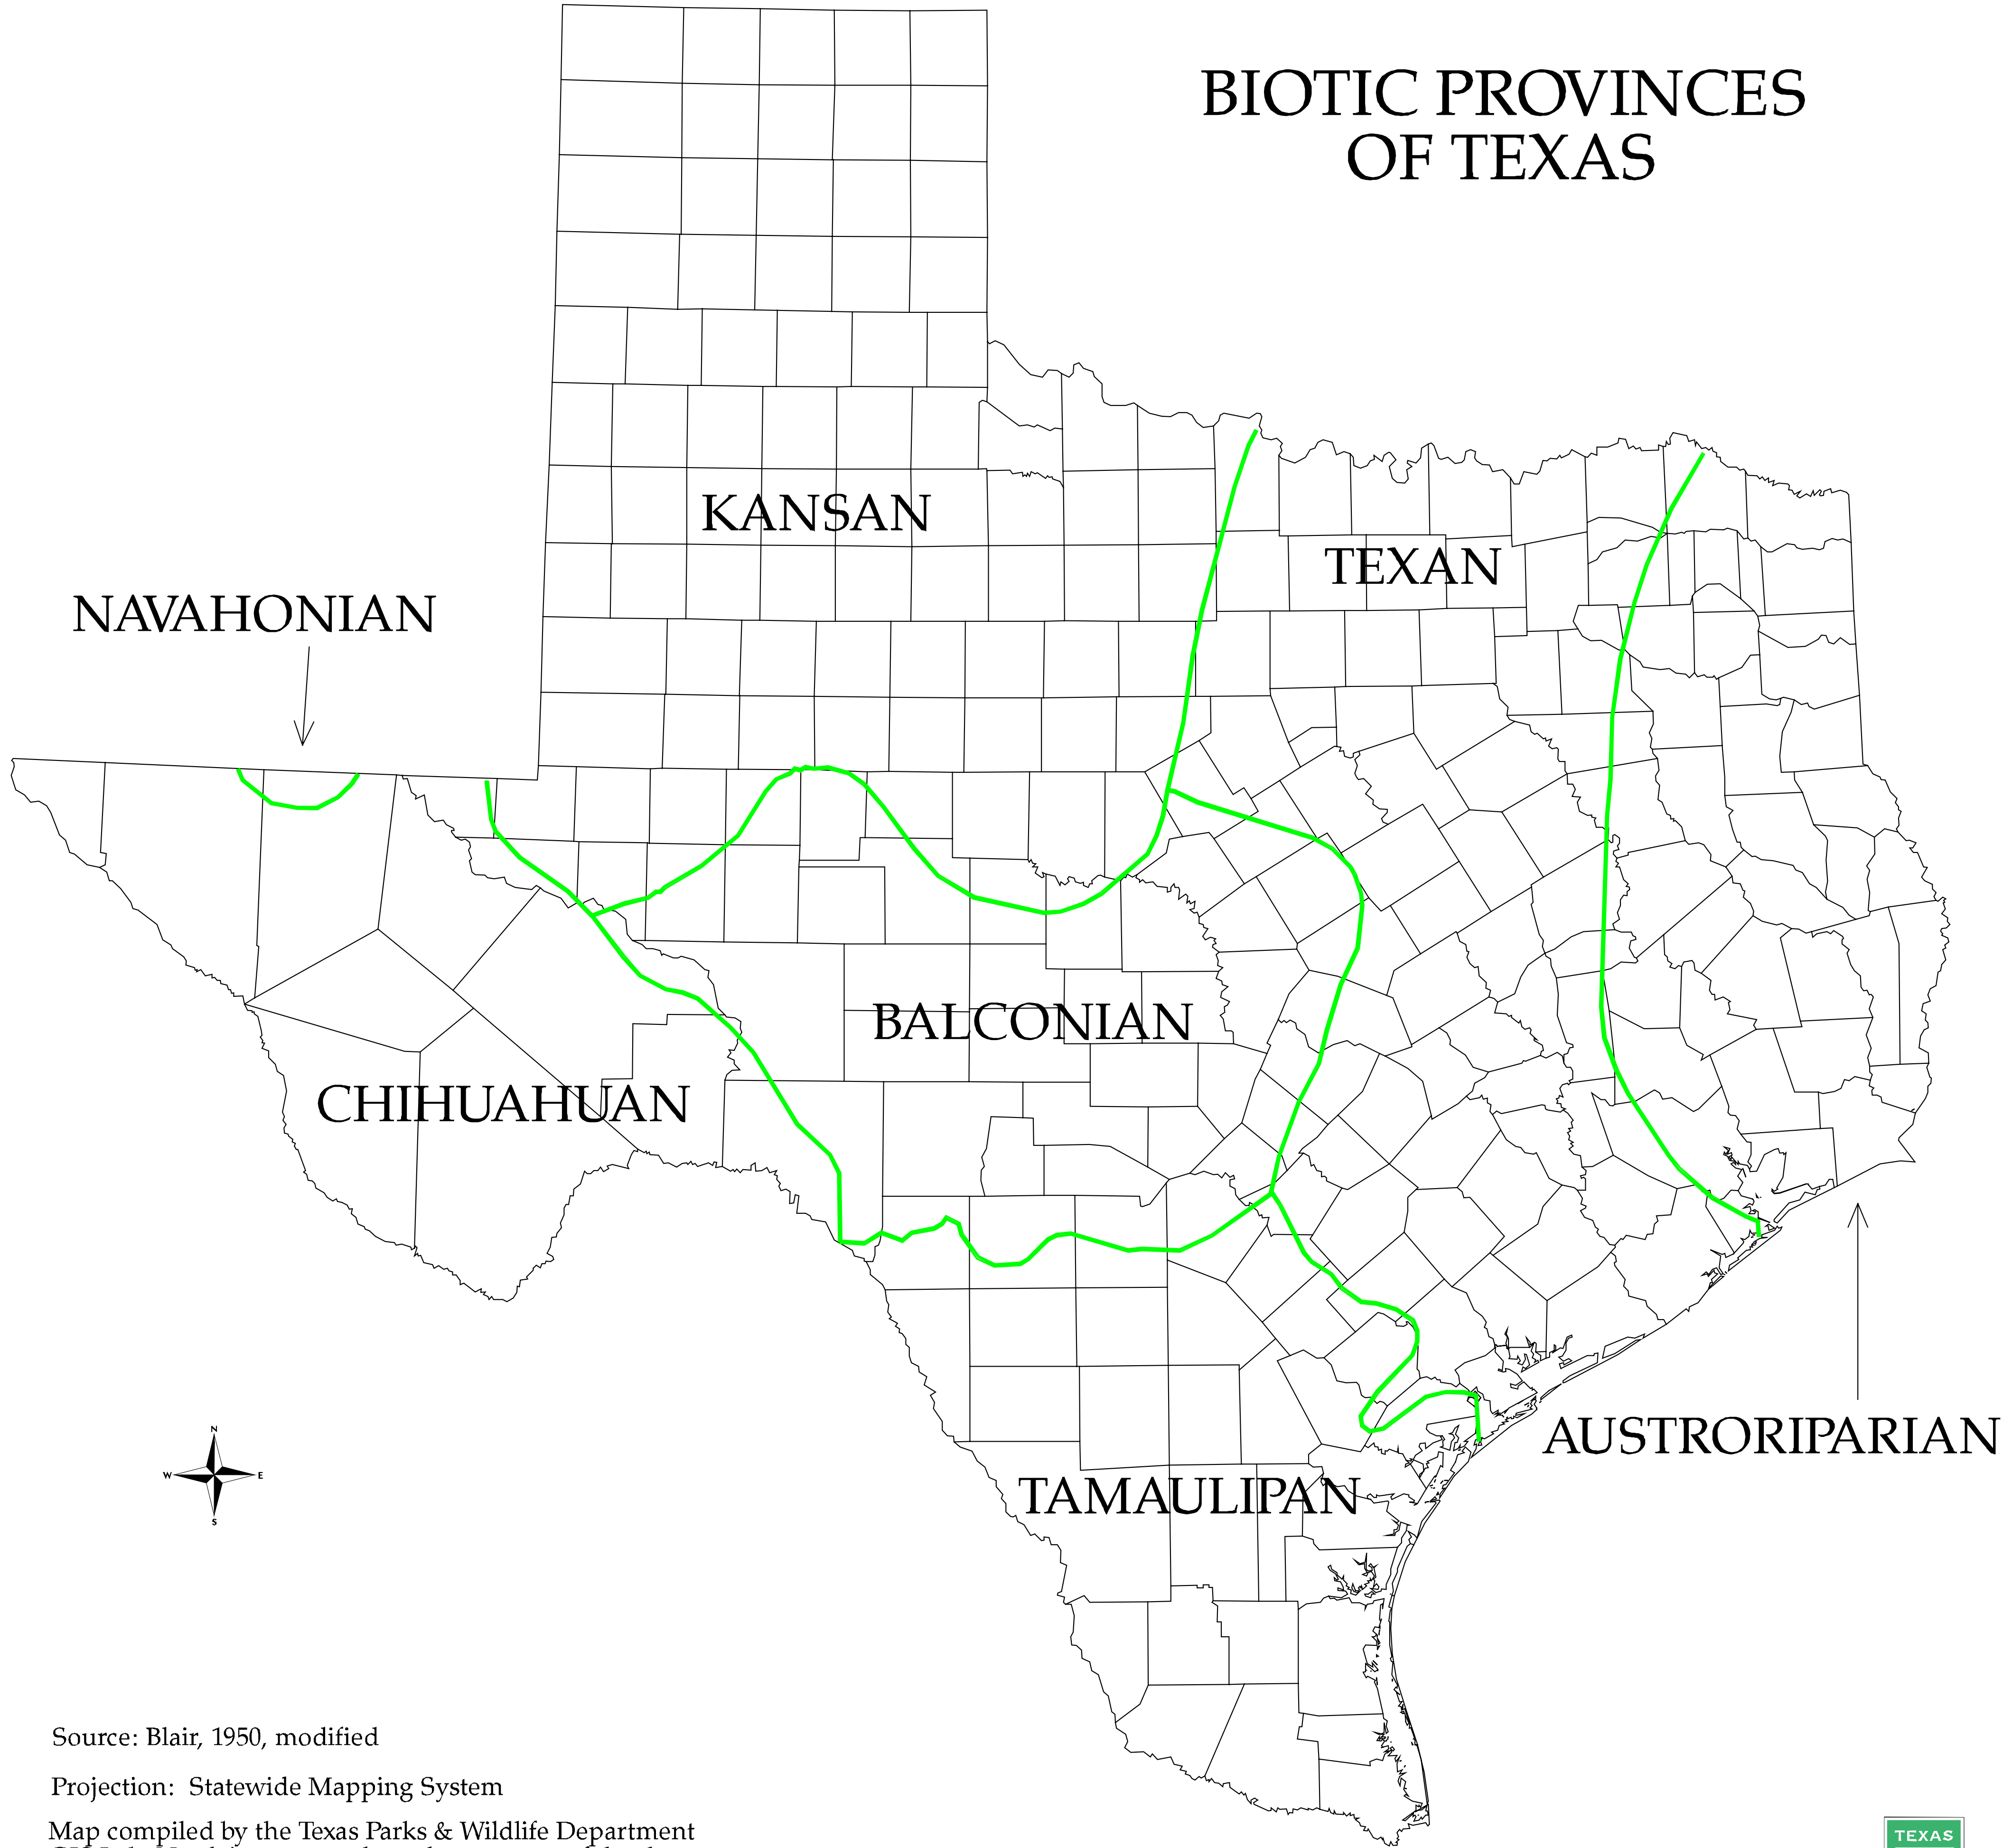

# BIOTIC PROVINCES OF TEXAS

Source: Blair, 1950, modified

Projection: Statewide Mapping System

Map compiled by the Texas Parks & Wildlife Department GIS Lab. No claims are made to the accuracy of the data or to the suitability of the data to a particular use.