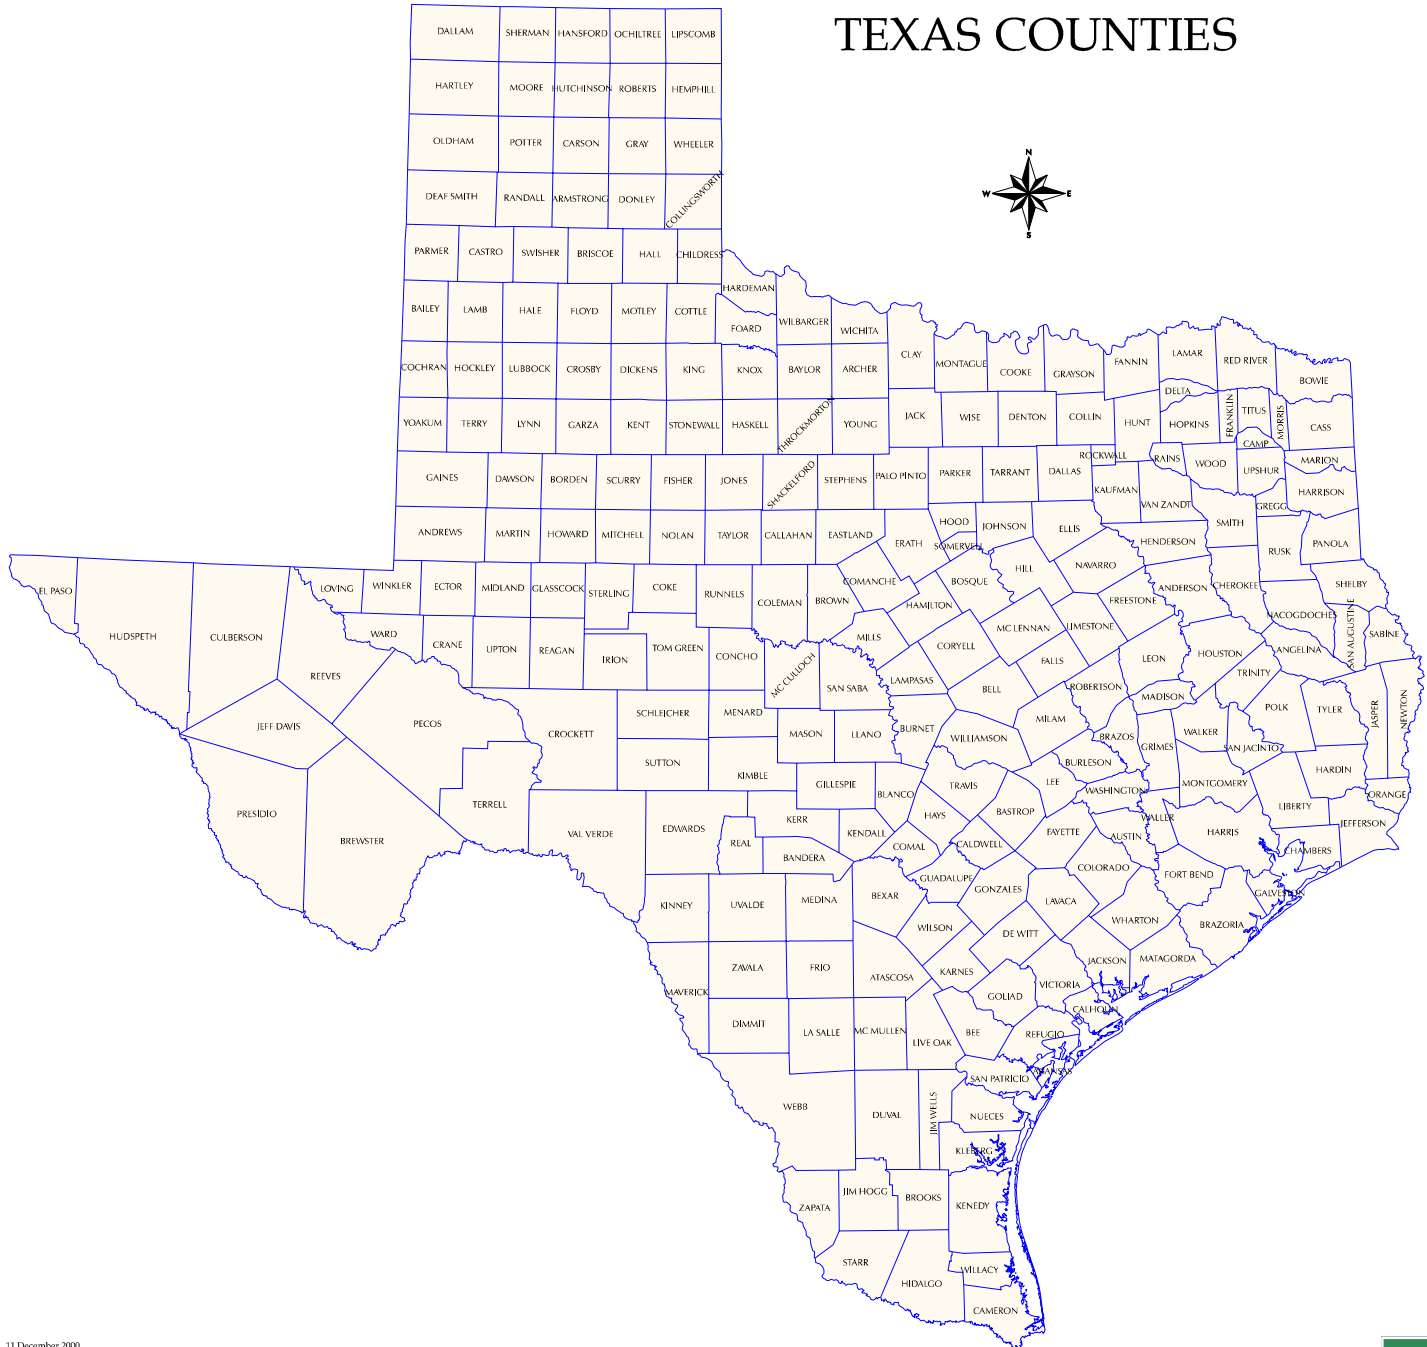

TEXAS COUNTIES

11 December 2009

Projection: Statewide Mapping System