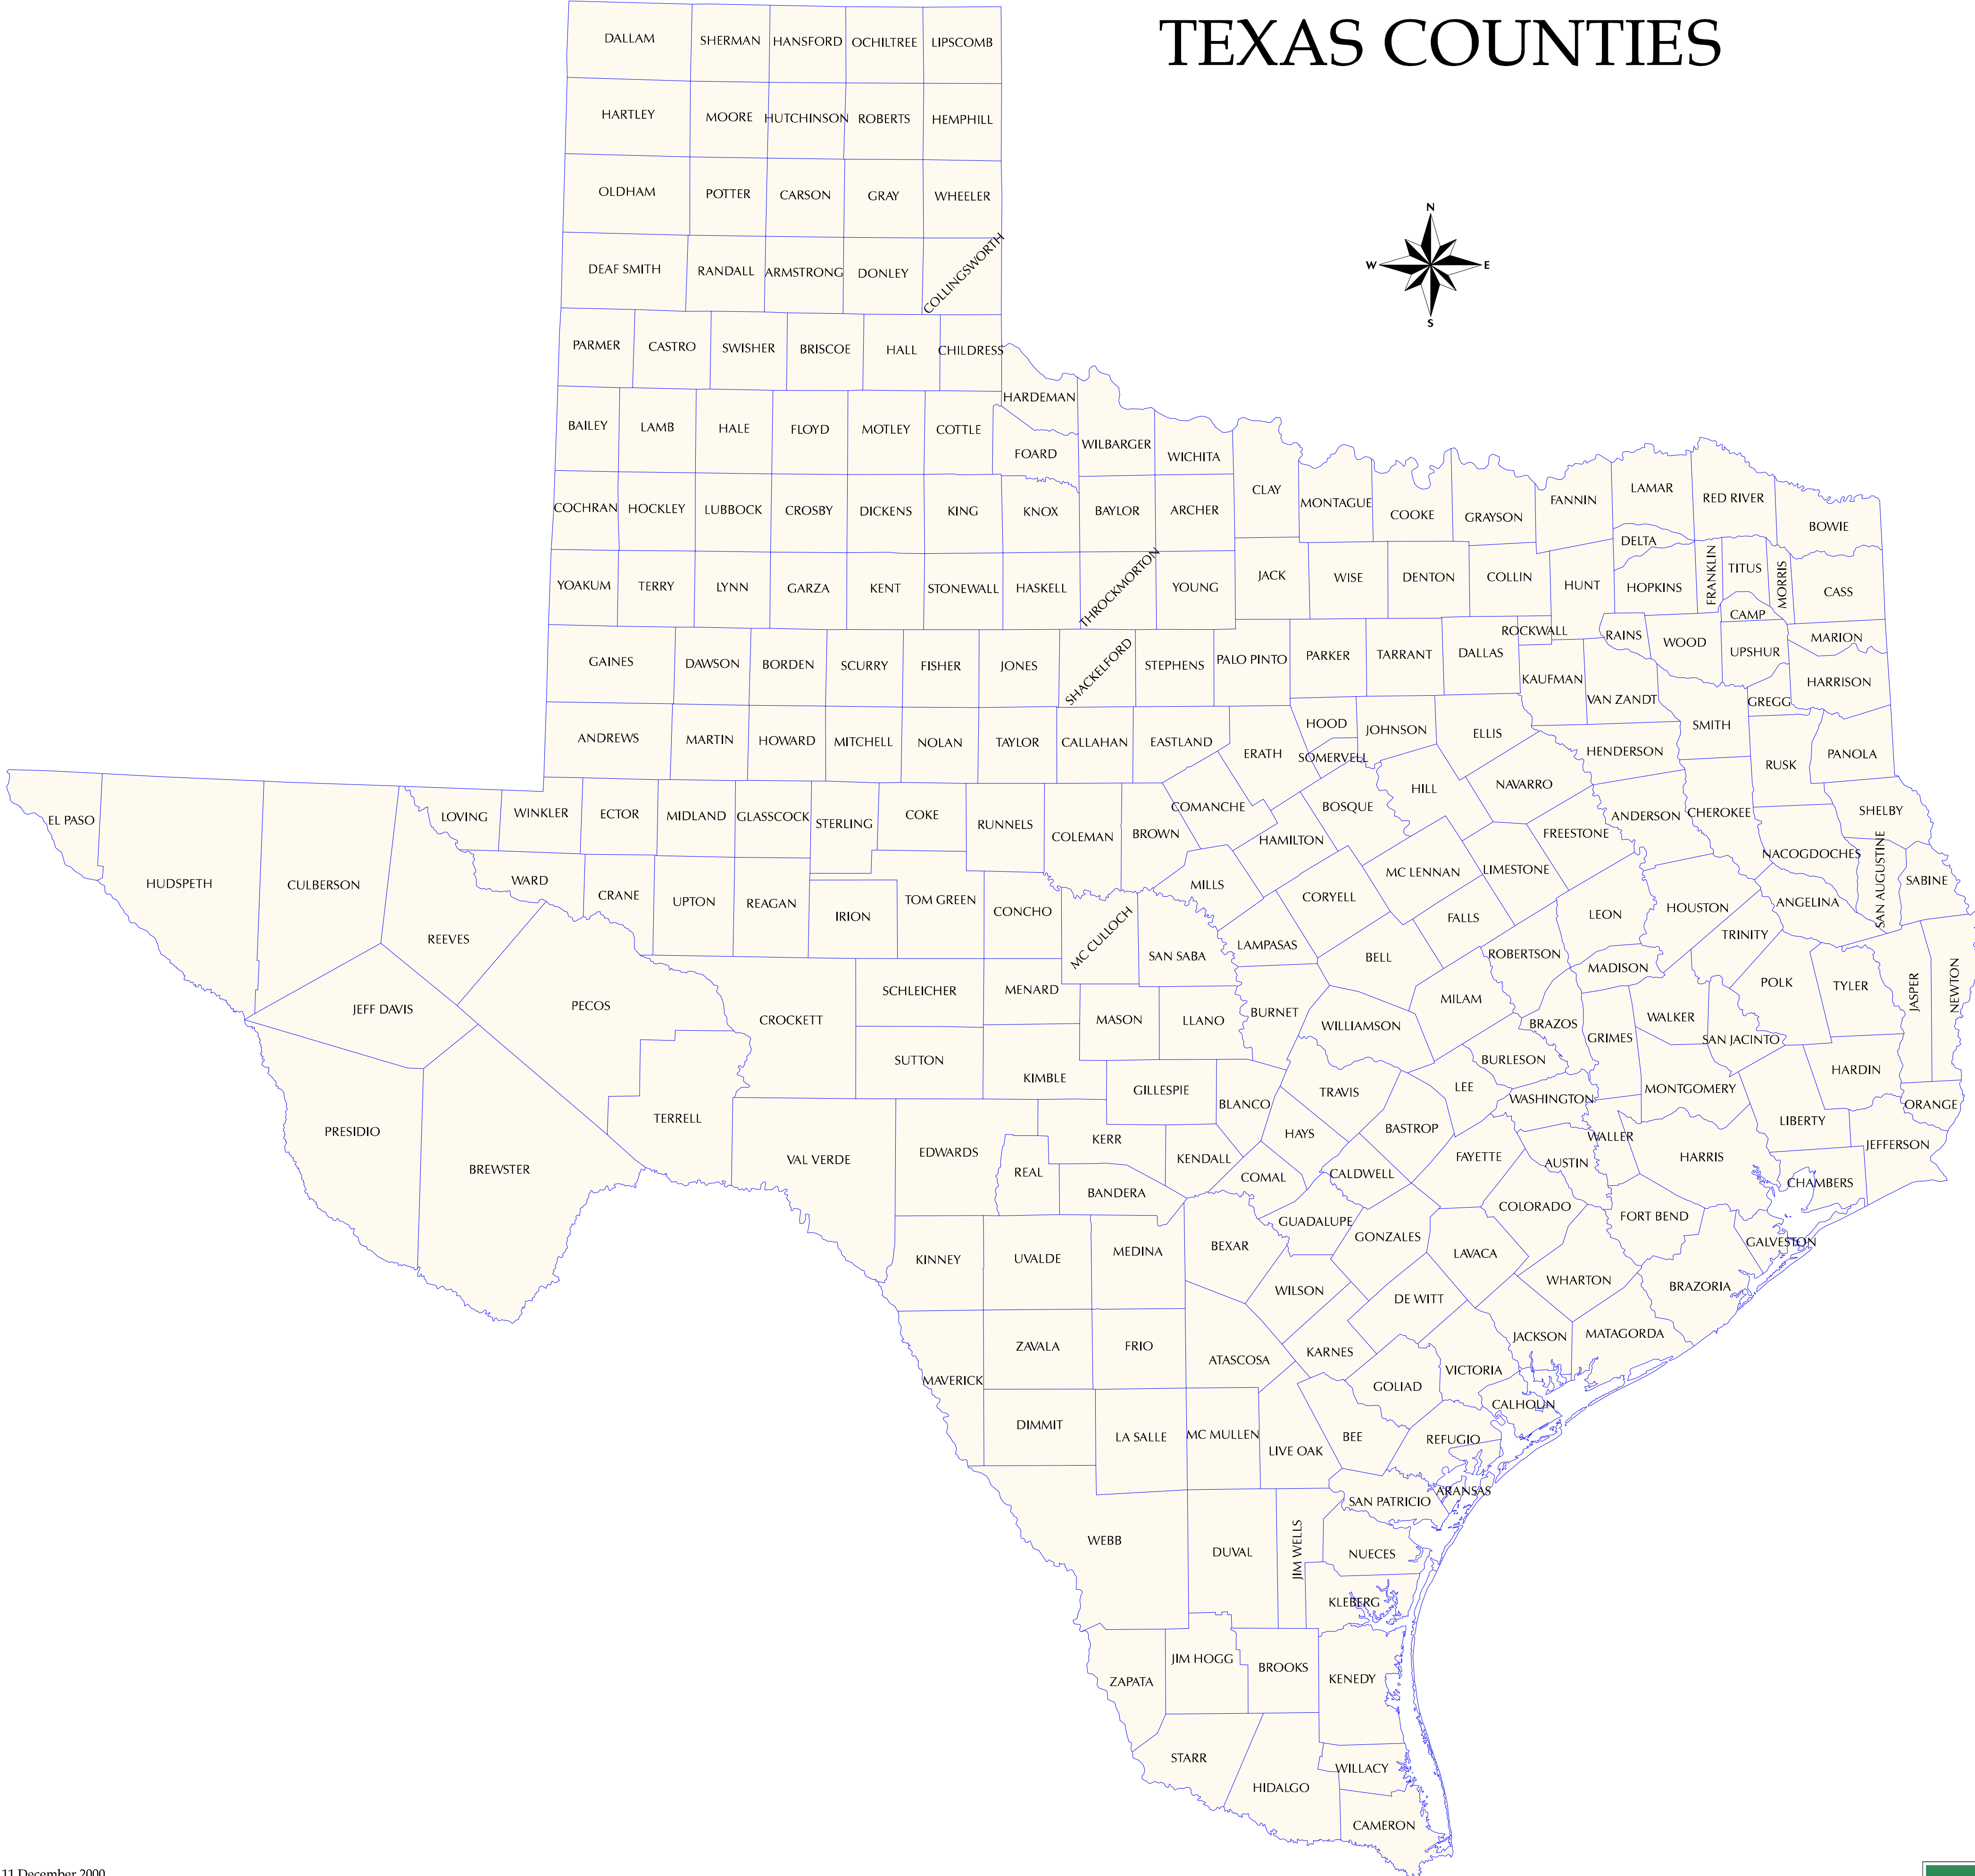

TEXAS COUNTIES

11 December 2000
Projection: Statewide Mapping System
Map compiled by the Texas Parks & Wildlife Department
GIS Lab. No claims are made to the accuracy of the data
or to the suitability of the data to a particular use.