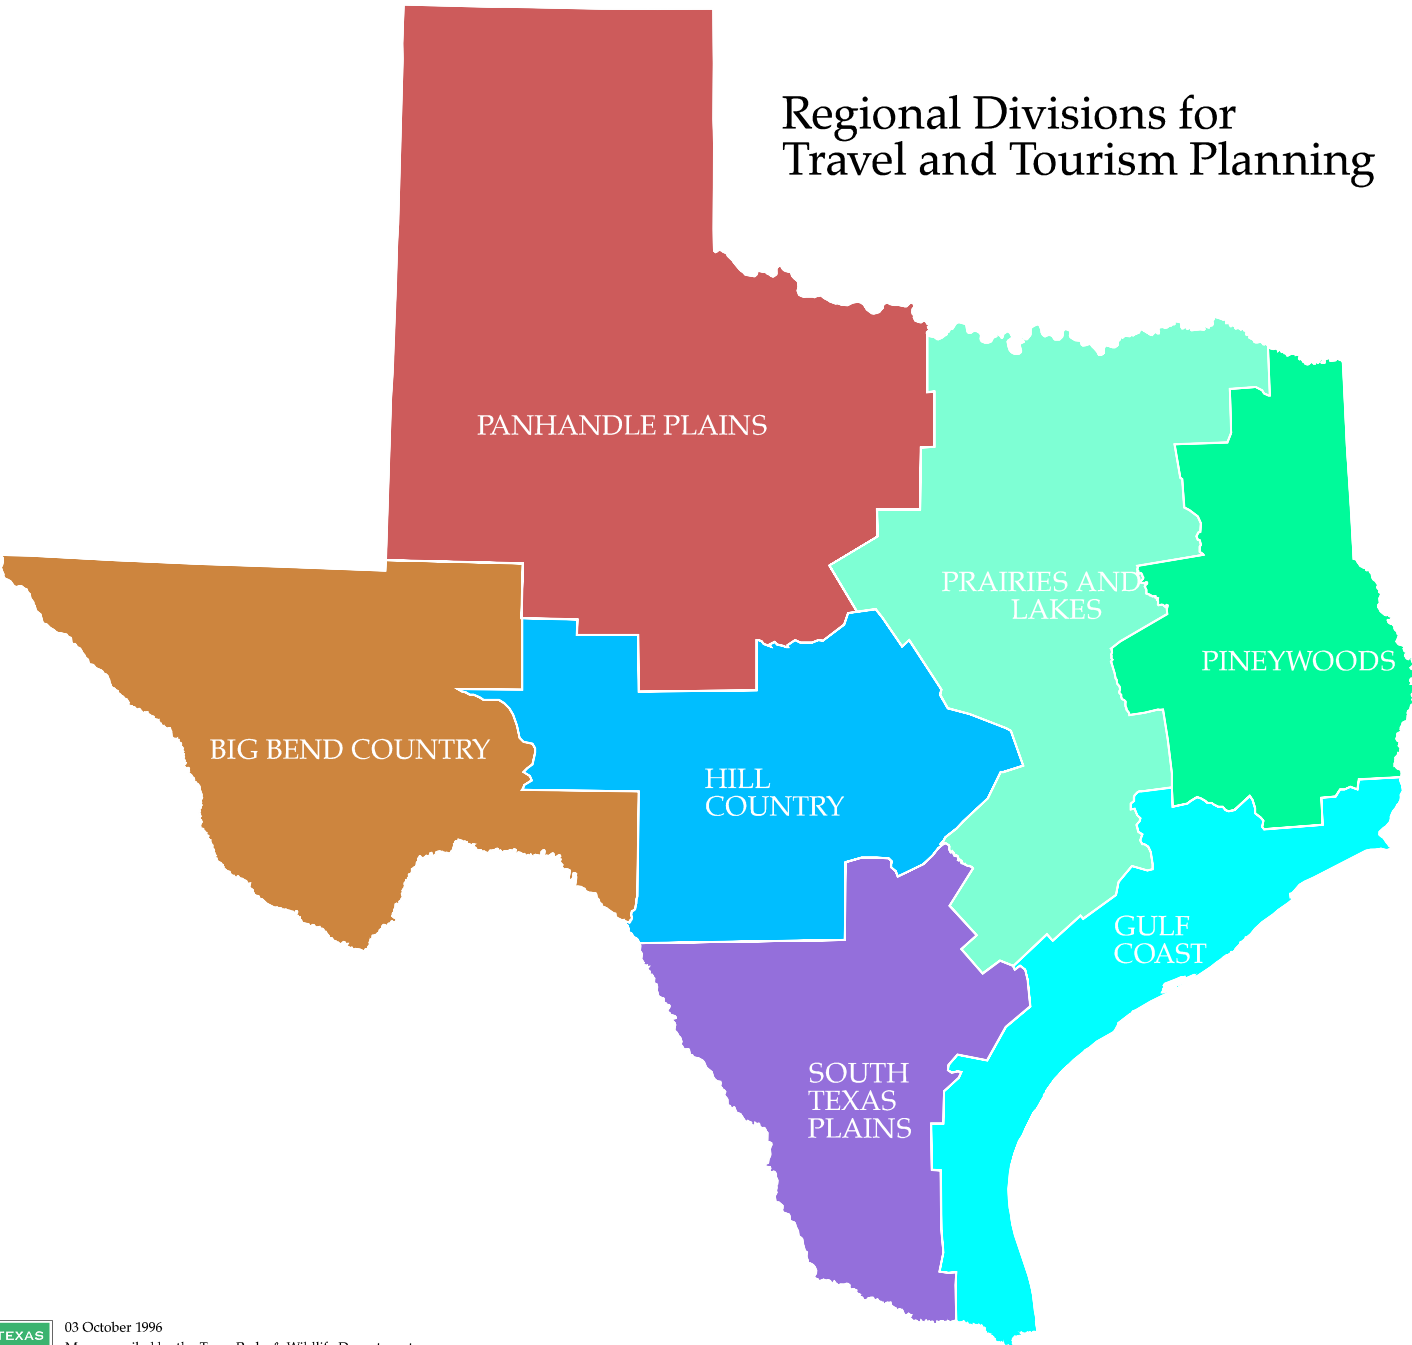

Regional Divisions for Travel and Tourism Planning

03 October 1996
Map compiled by the Texas Parks & Wildlife Department
GIS Lab. No claims are made to the accuracy of the data
or to the suitability of the data to a particular use.