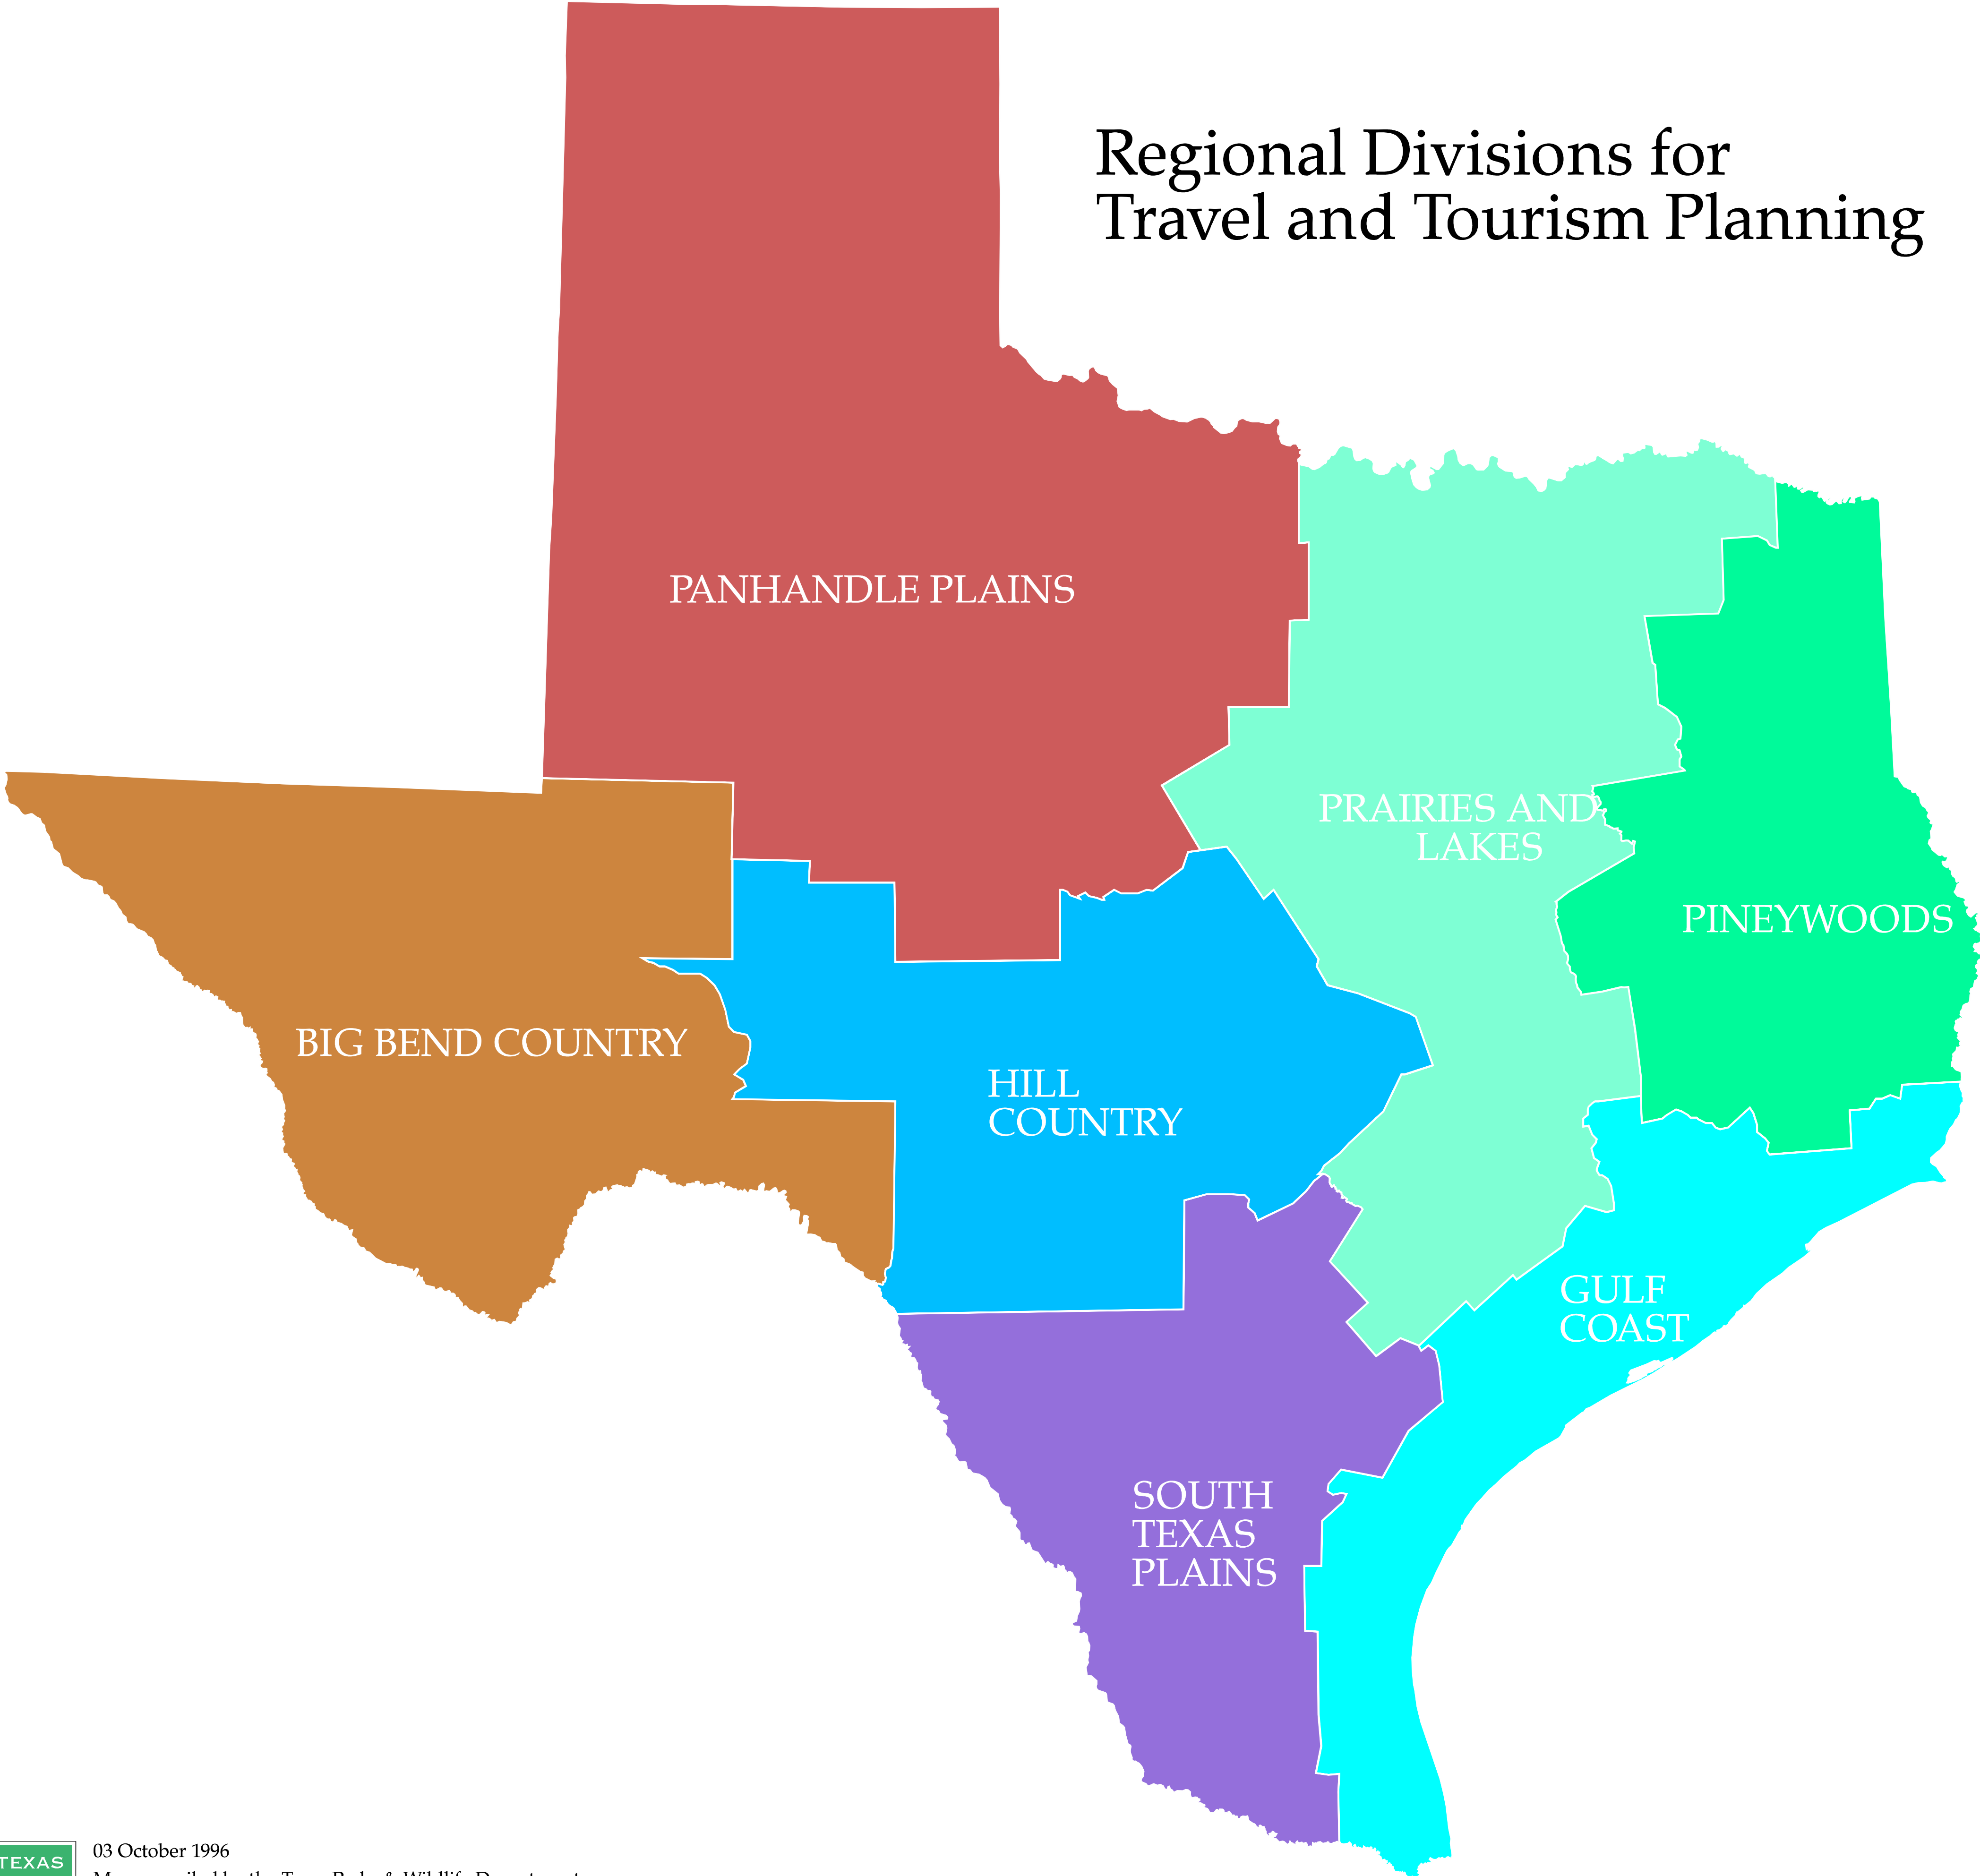

Regional Divisions for Travel and Tourism Planning

03 October 1996
Map compiled by the Texas Parks & Wildlife Department
GIS Lab. No claims are made to the accuracy of the data
or to the suitability of the data to a particular use.