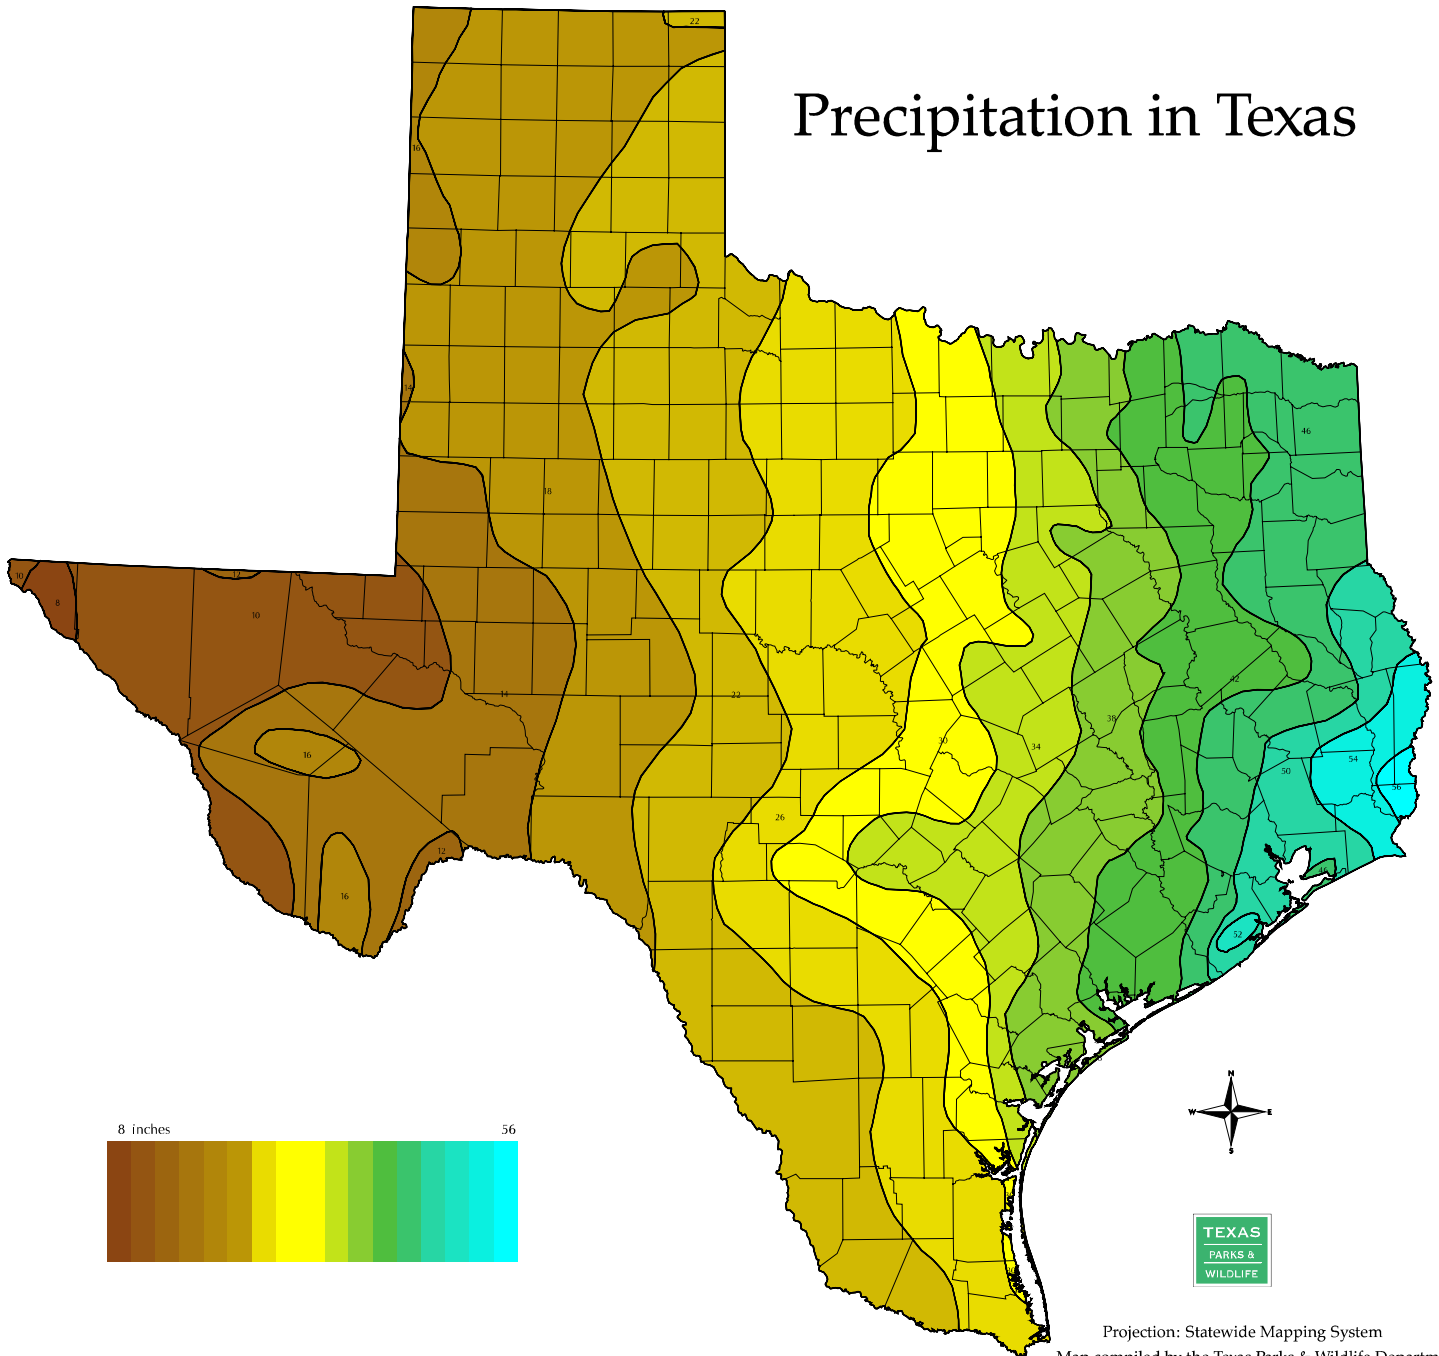

Precipitation in Texas

8 inches

56

TEXAS
PARKS &
WILDLIFE

Projection: Statewide Mapping System

Map compiled by the Texas Parks & Wildlife Department
GIS Lab. No claims are made to the accuracy of the data
or to the suitability of the data to a particular use.