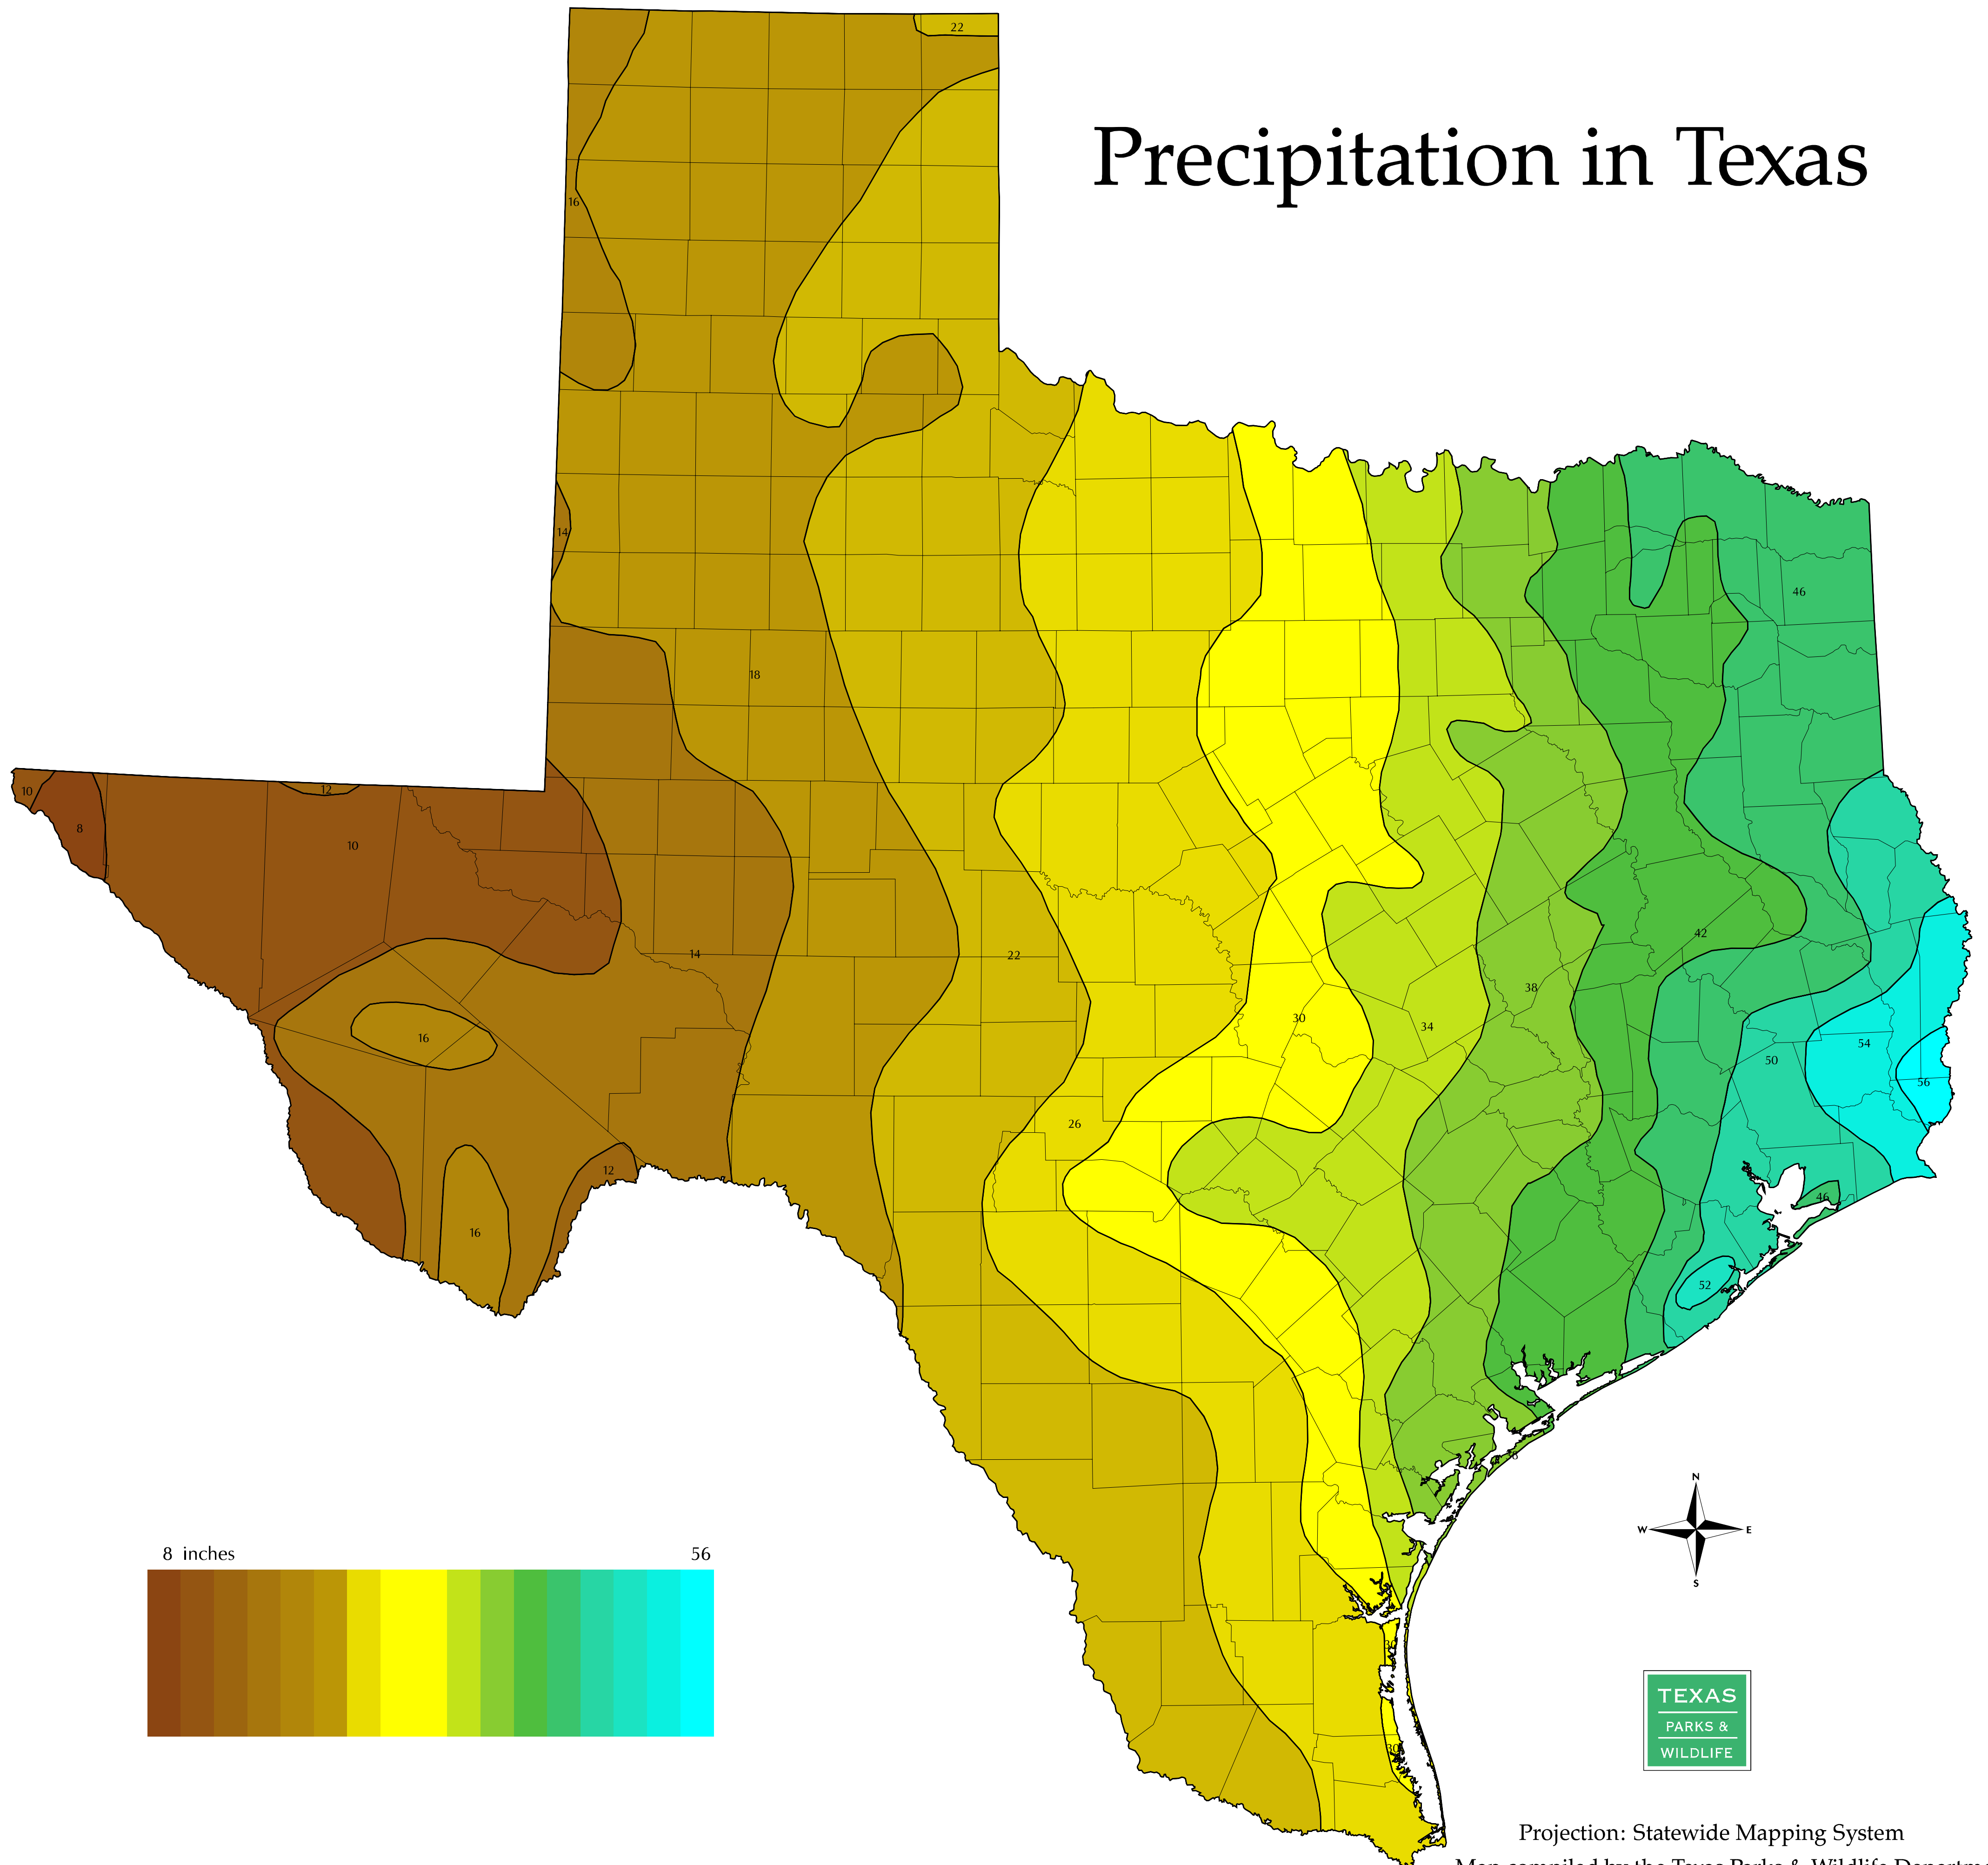

# Precipitation in Texas

8 inches 56

TEXAS  
PARKS &  
WILDLIFE

Projection: Statewide Mapping System

Map compiled by the Texas Parks & Wildlife Department  
GIS Lab. No claims are made to the accuracy of the data  
or to the suitability of the data to a particular use.