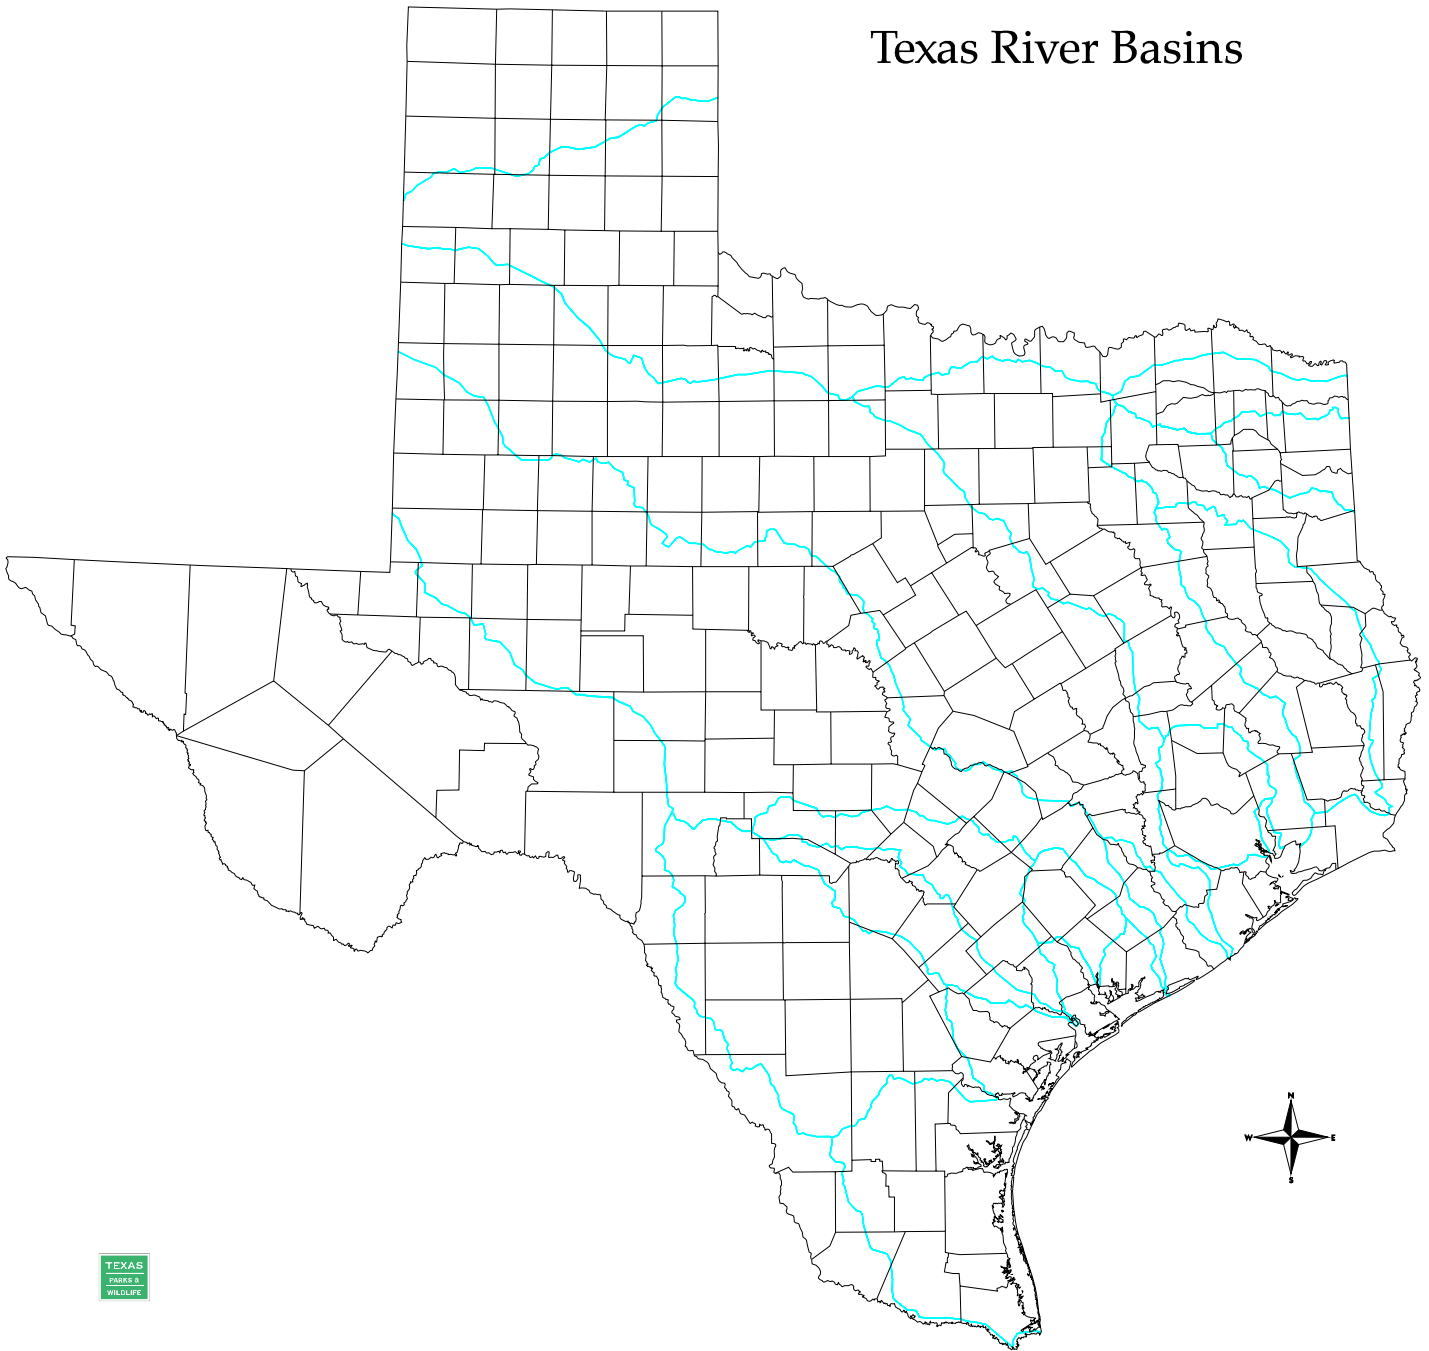

Texas River Basins