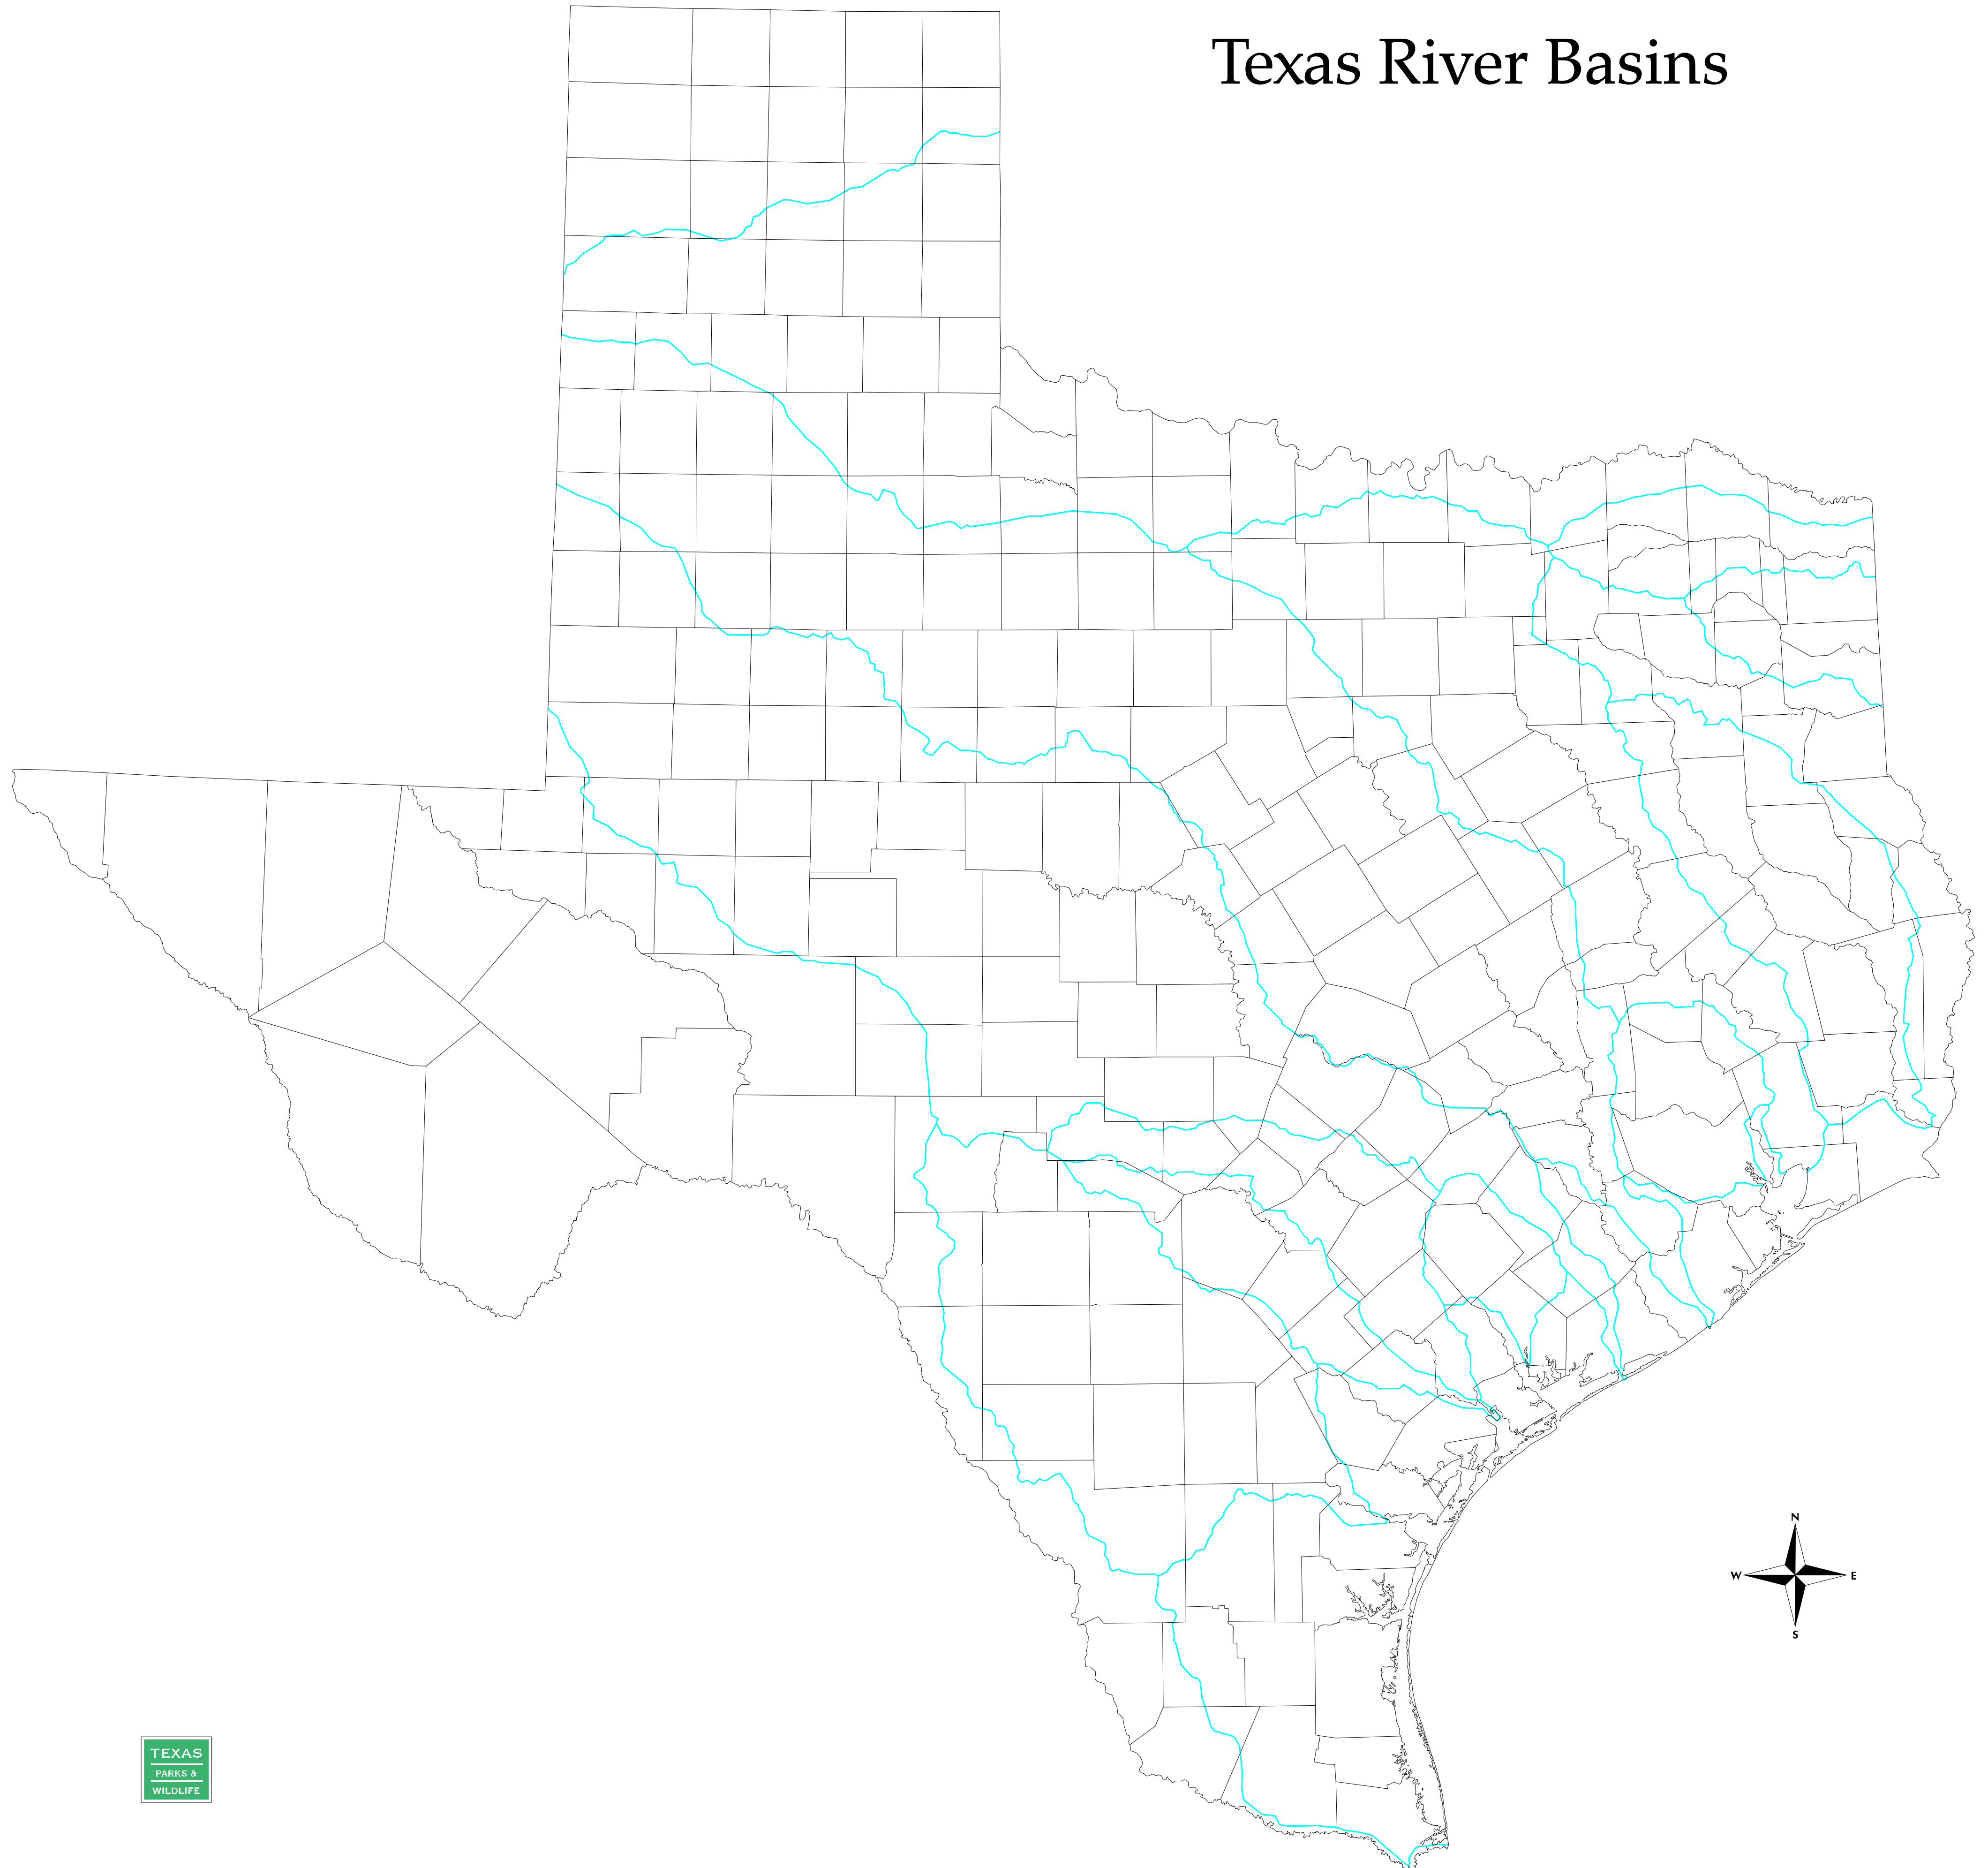

# Texas River Basins

Projection: Statewide Mapping System  
Map compiled by the Texas Parks & Wildlife Department  
GIS Lab. No claims are made to the accuracy of the data  
or to the suitability of the data to a particular use.