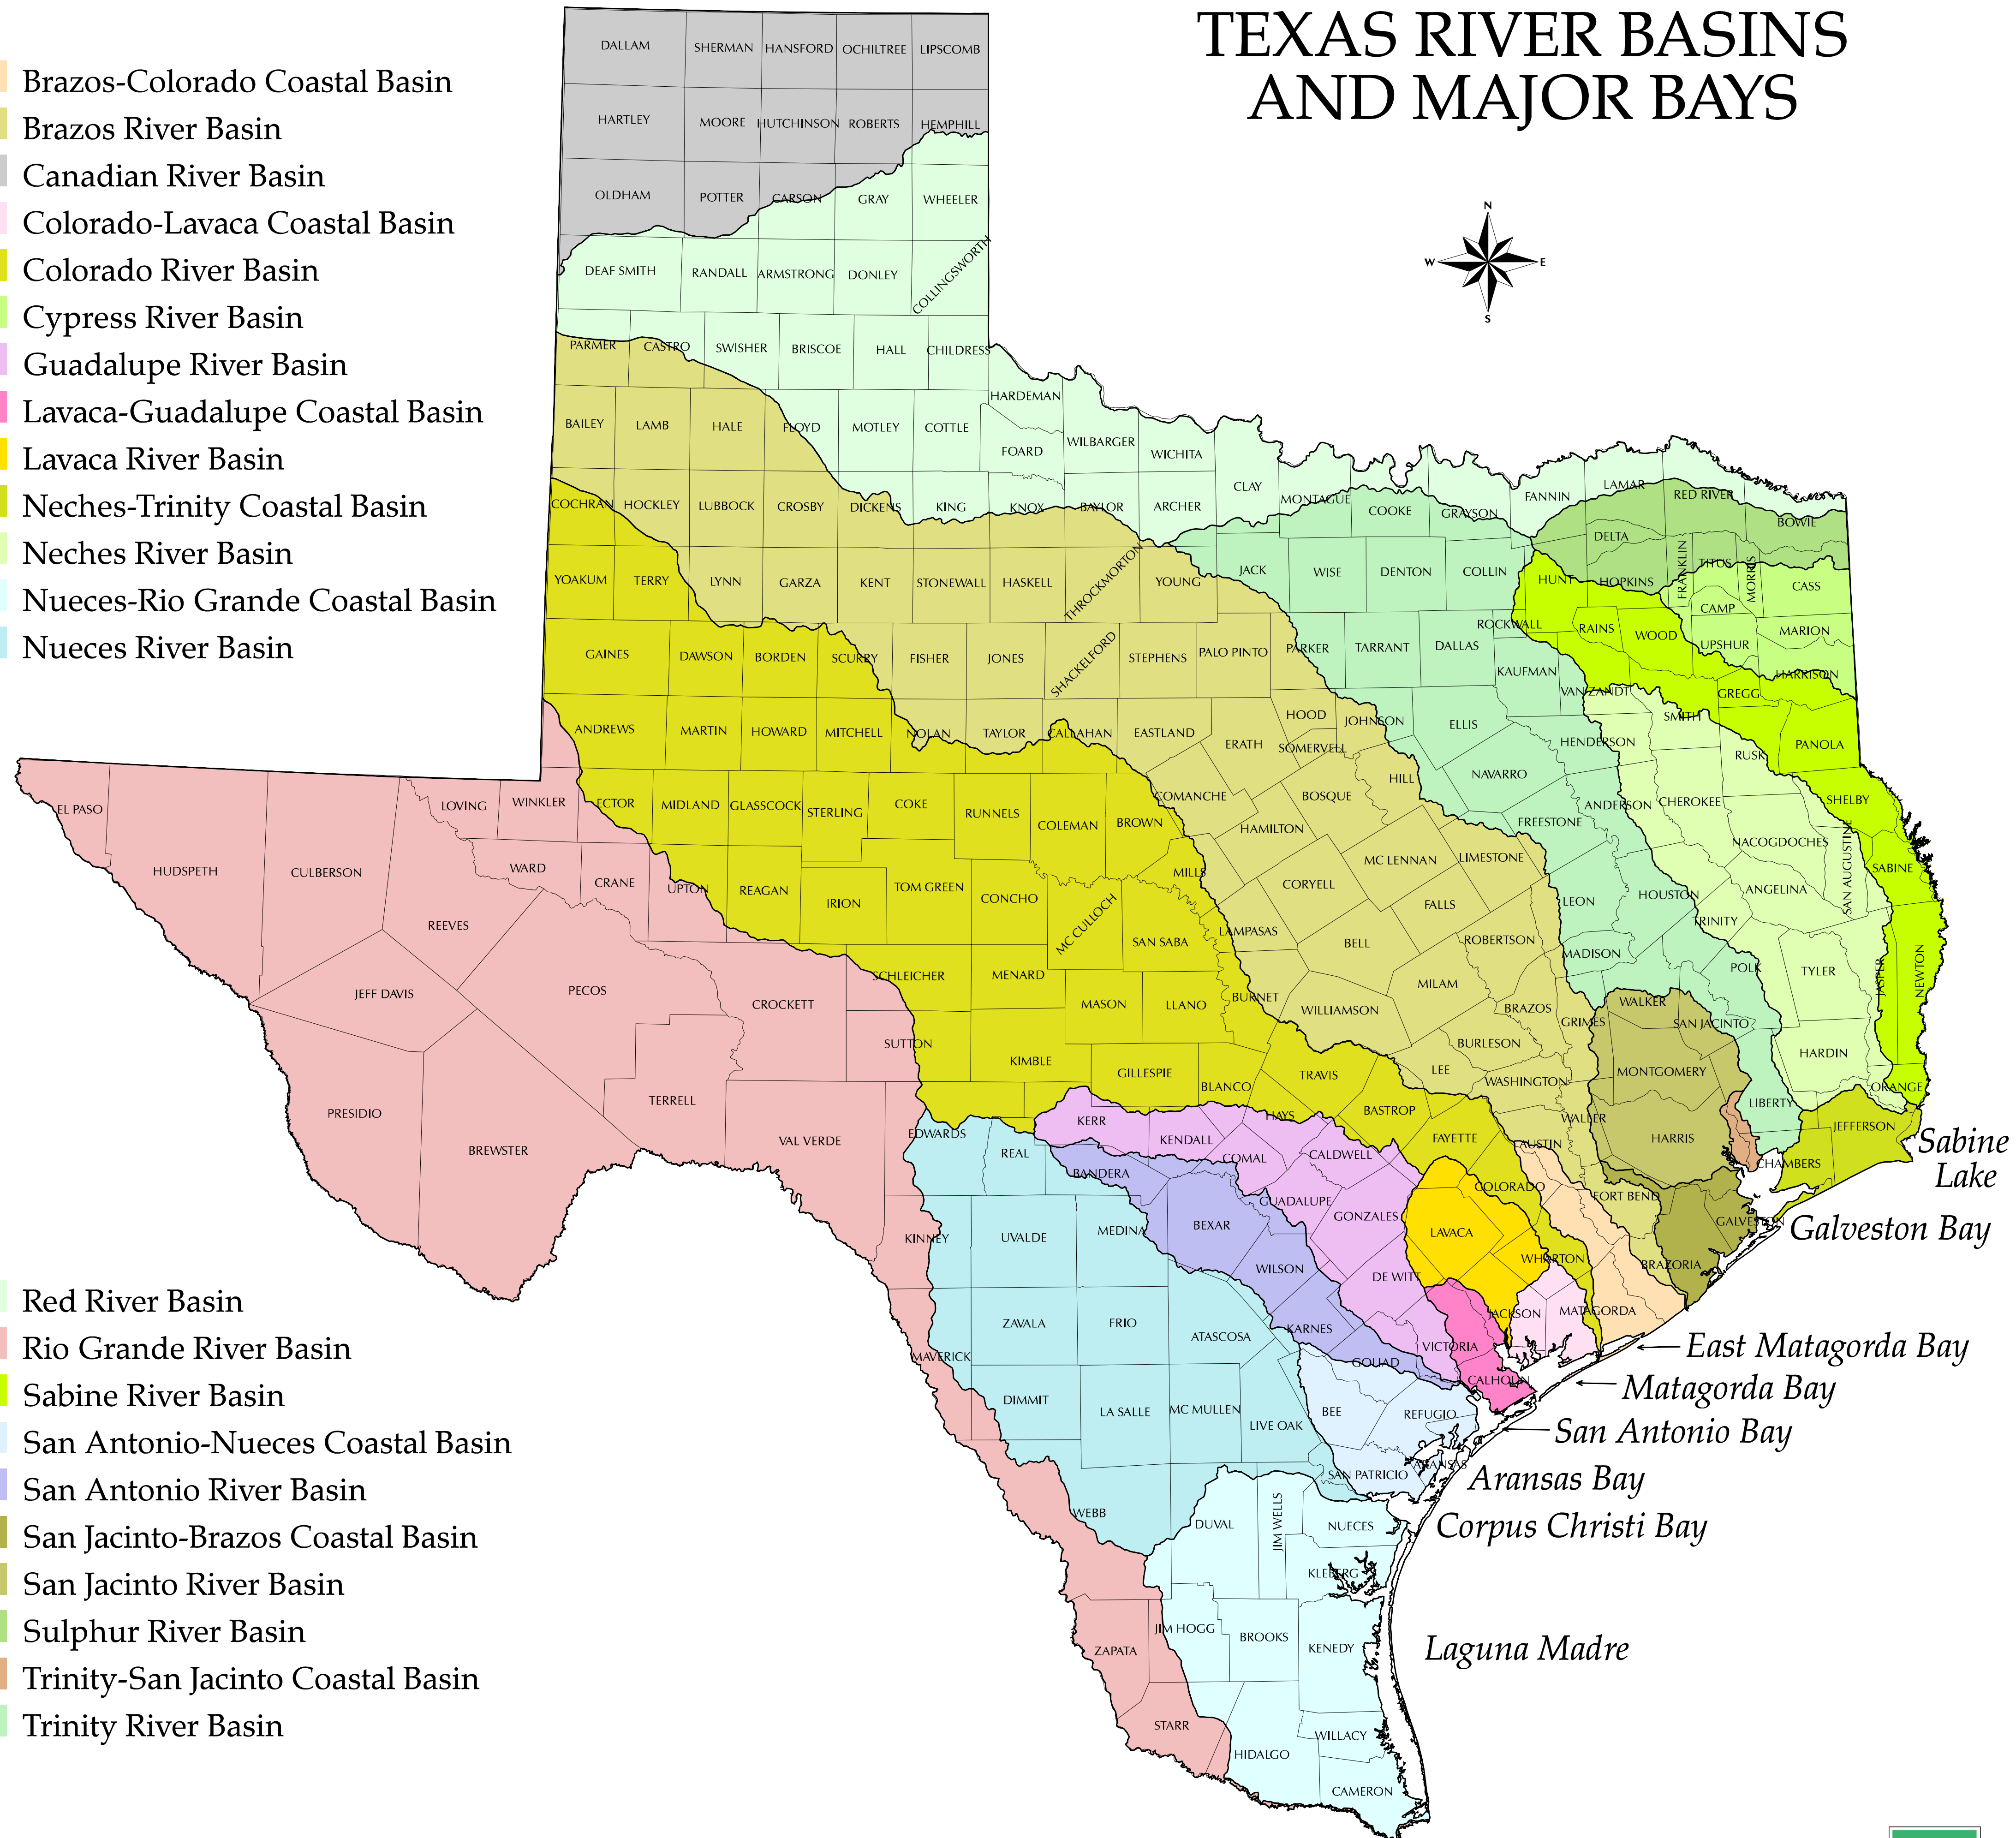

# TEXAS RIVER BASINS AND MAJOR BAYS

- Brazos-Colorado Coastal Basin
- Brazos River Basin
- Canadian River Basin
- Colorado-Lavaca Coastal Basin
- Colorado River Basin
- Cypress River Basin
- Guadalupe River Basin
- Lavaca-Guadalupe Coastal Basin
- Lavaca River Basin
- Neches-Trinity Coastal Basin
- Neches River Basin
- Nueces-Rio Grande Coastal Basin
- Nueces River Basin

- Red River Basin
- Rio Grande River Basin
- Sabine River Basin
- San Antonio-Nueces Coastal Basin
- San Antonio River Basin
- San Jacinto-Brazos Coastal Basin
- San Jacinto River Basin
- Sulphur River Basin
- Trinity-San Jacinto Coastal Basin
- Trinity River Basin

Projection: Statewide Mapping System  
 Map compiled by the Texas Parks & Wildlife Department  
 GIS Lab. No claims are made to the accuracy of the data  
 or to the suitability of the data to a particular use.