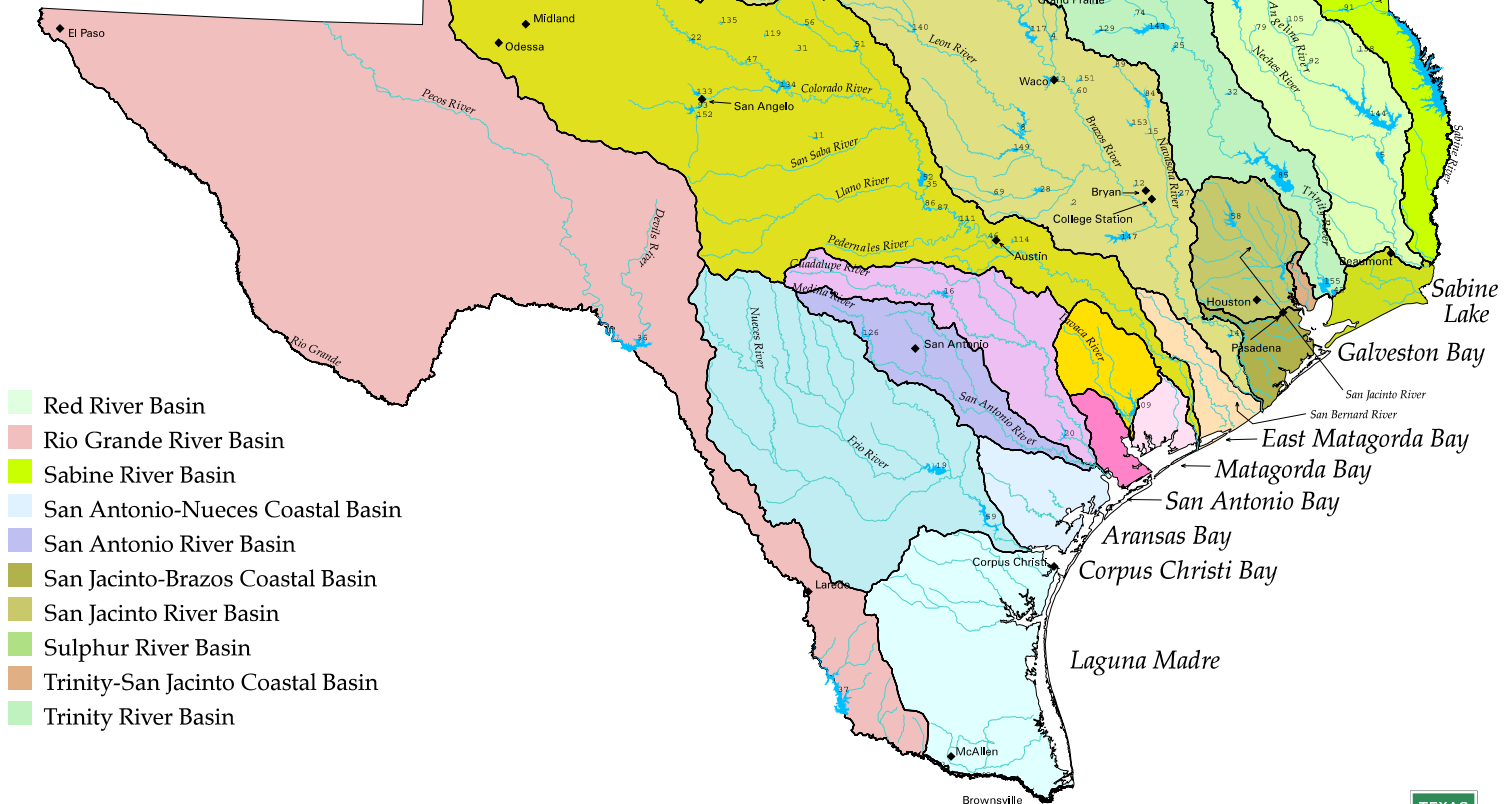

TEXAS RIVER BASINS, MAJOR BAYS AND STREAMS

- Brazos-Colorado Coastal Basin
- Brazos River Basin
- Canadian River Basin
- Colorado-Lavaca Coastal Basin
- Colorado River Basin
- Cypress River Basin
- Guadalupe River Basin
- Lavaca-Guadalupe Coastal Basin
- Lavaca River Basin
- Neches-Trinity Coastal Basin
- Neches River Basin
- Nueces-Rio Grande Coastal Basin
- Nueces River Basin