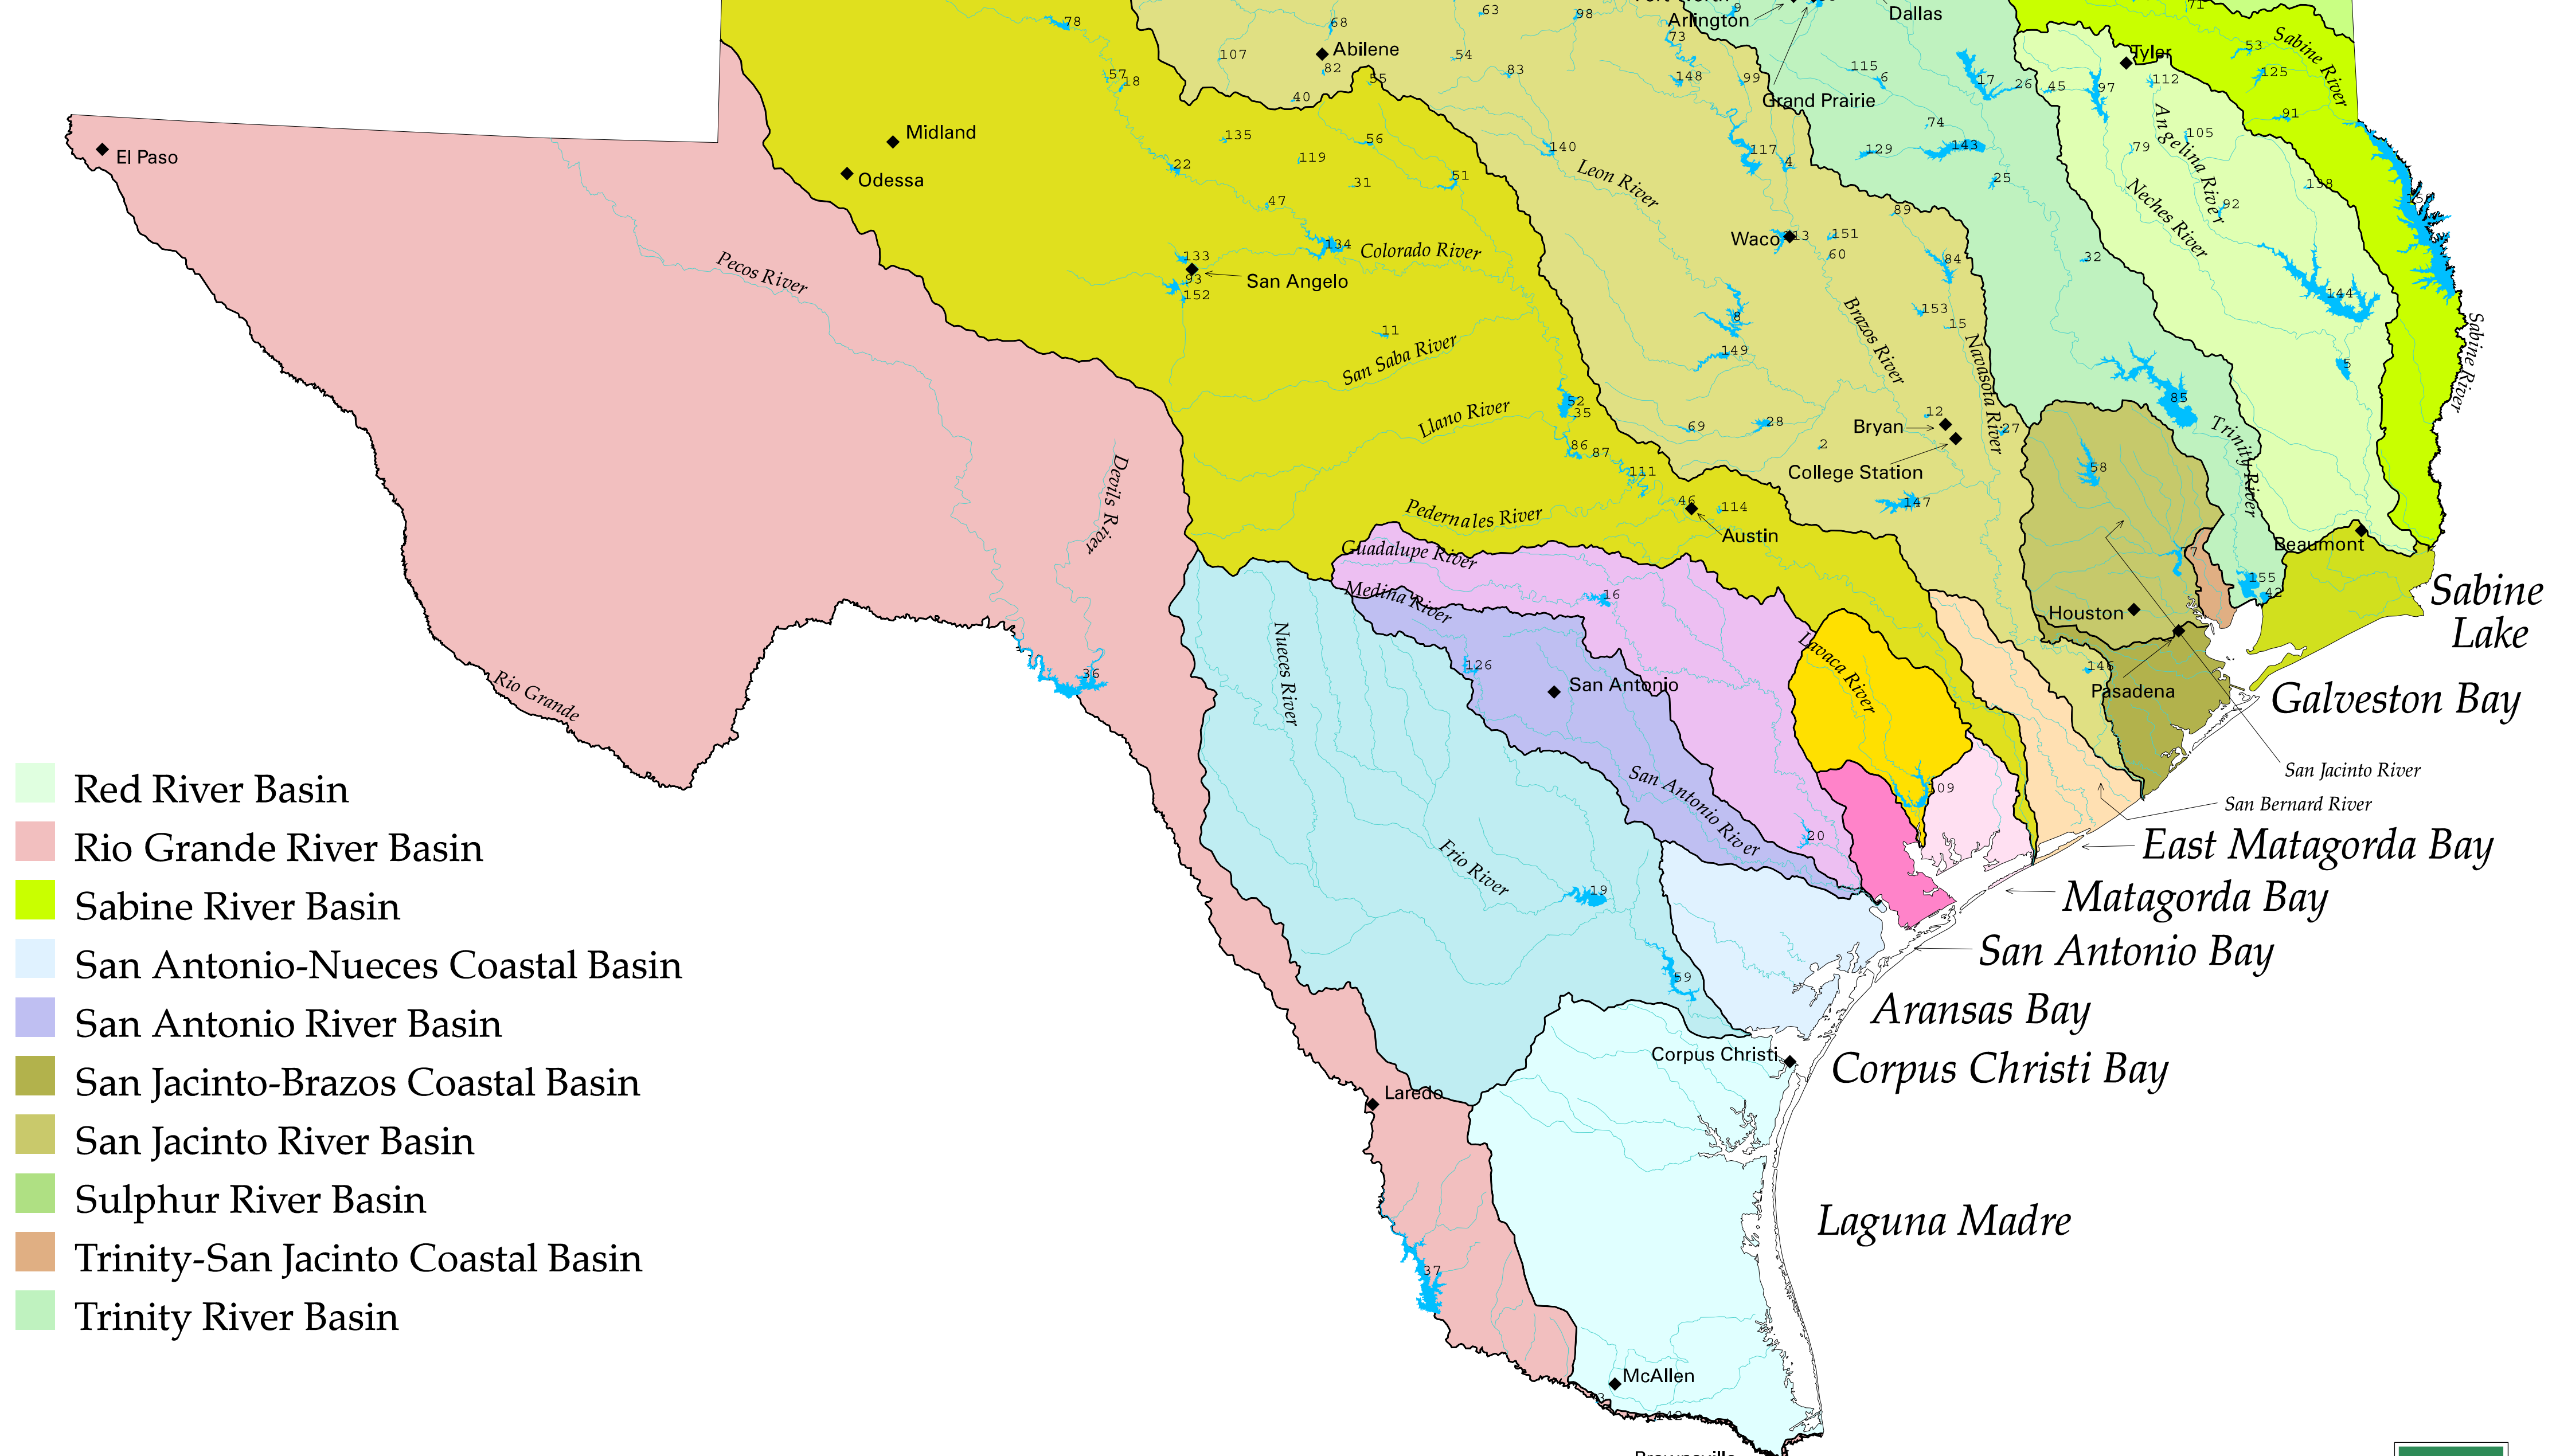

TEXAS RIVER BASINS, MAJOR BAYS AND STREAMS

- Brazos-Colorado Coastal Basin
- Brazos River Basin
- Canadian River Basin
- Colorado-Lavaca Coastal Basin
- Colorado River Basin
- Cypress River Basin
- Guadalupe River Basin
- Lavaca-Guadalupe Coastal Basin
- Lavaca River Basin
- Neches-Trinity Coastal Basin
- Neches River Basin
- Nueces-Rio Grande Coastal Basin
- Nueces River Basin

- Red River Basin
- Rio Grande River Basin
- Sabine River Basin
- San Antonio-Nueces Coastal Basin
- San Antonio River Basin
- San Jacinto-Brazos Coastal Basin
- San Jacinto River Basin
- Sulphur River Basin
- Trinity-San Jacinto Coastal Basin
- Trinity River Basin

Projection: Statewide Mapping System
 Map compiled by the Texas Parks & Wildlife Department
 GIS Lab. No claims are made to the accuracy of the data
 or to the suitability of the data to a particular use.