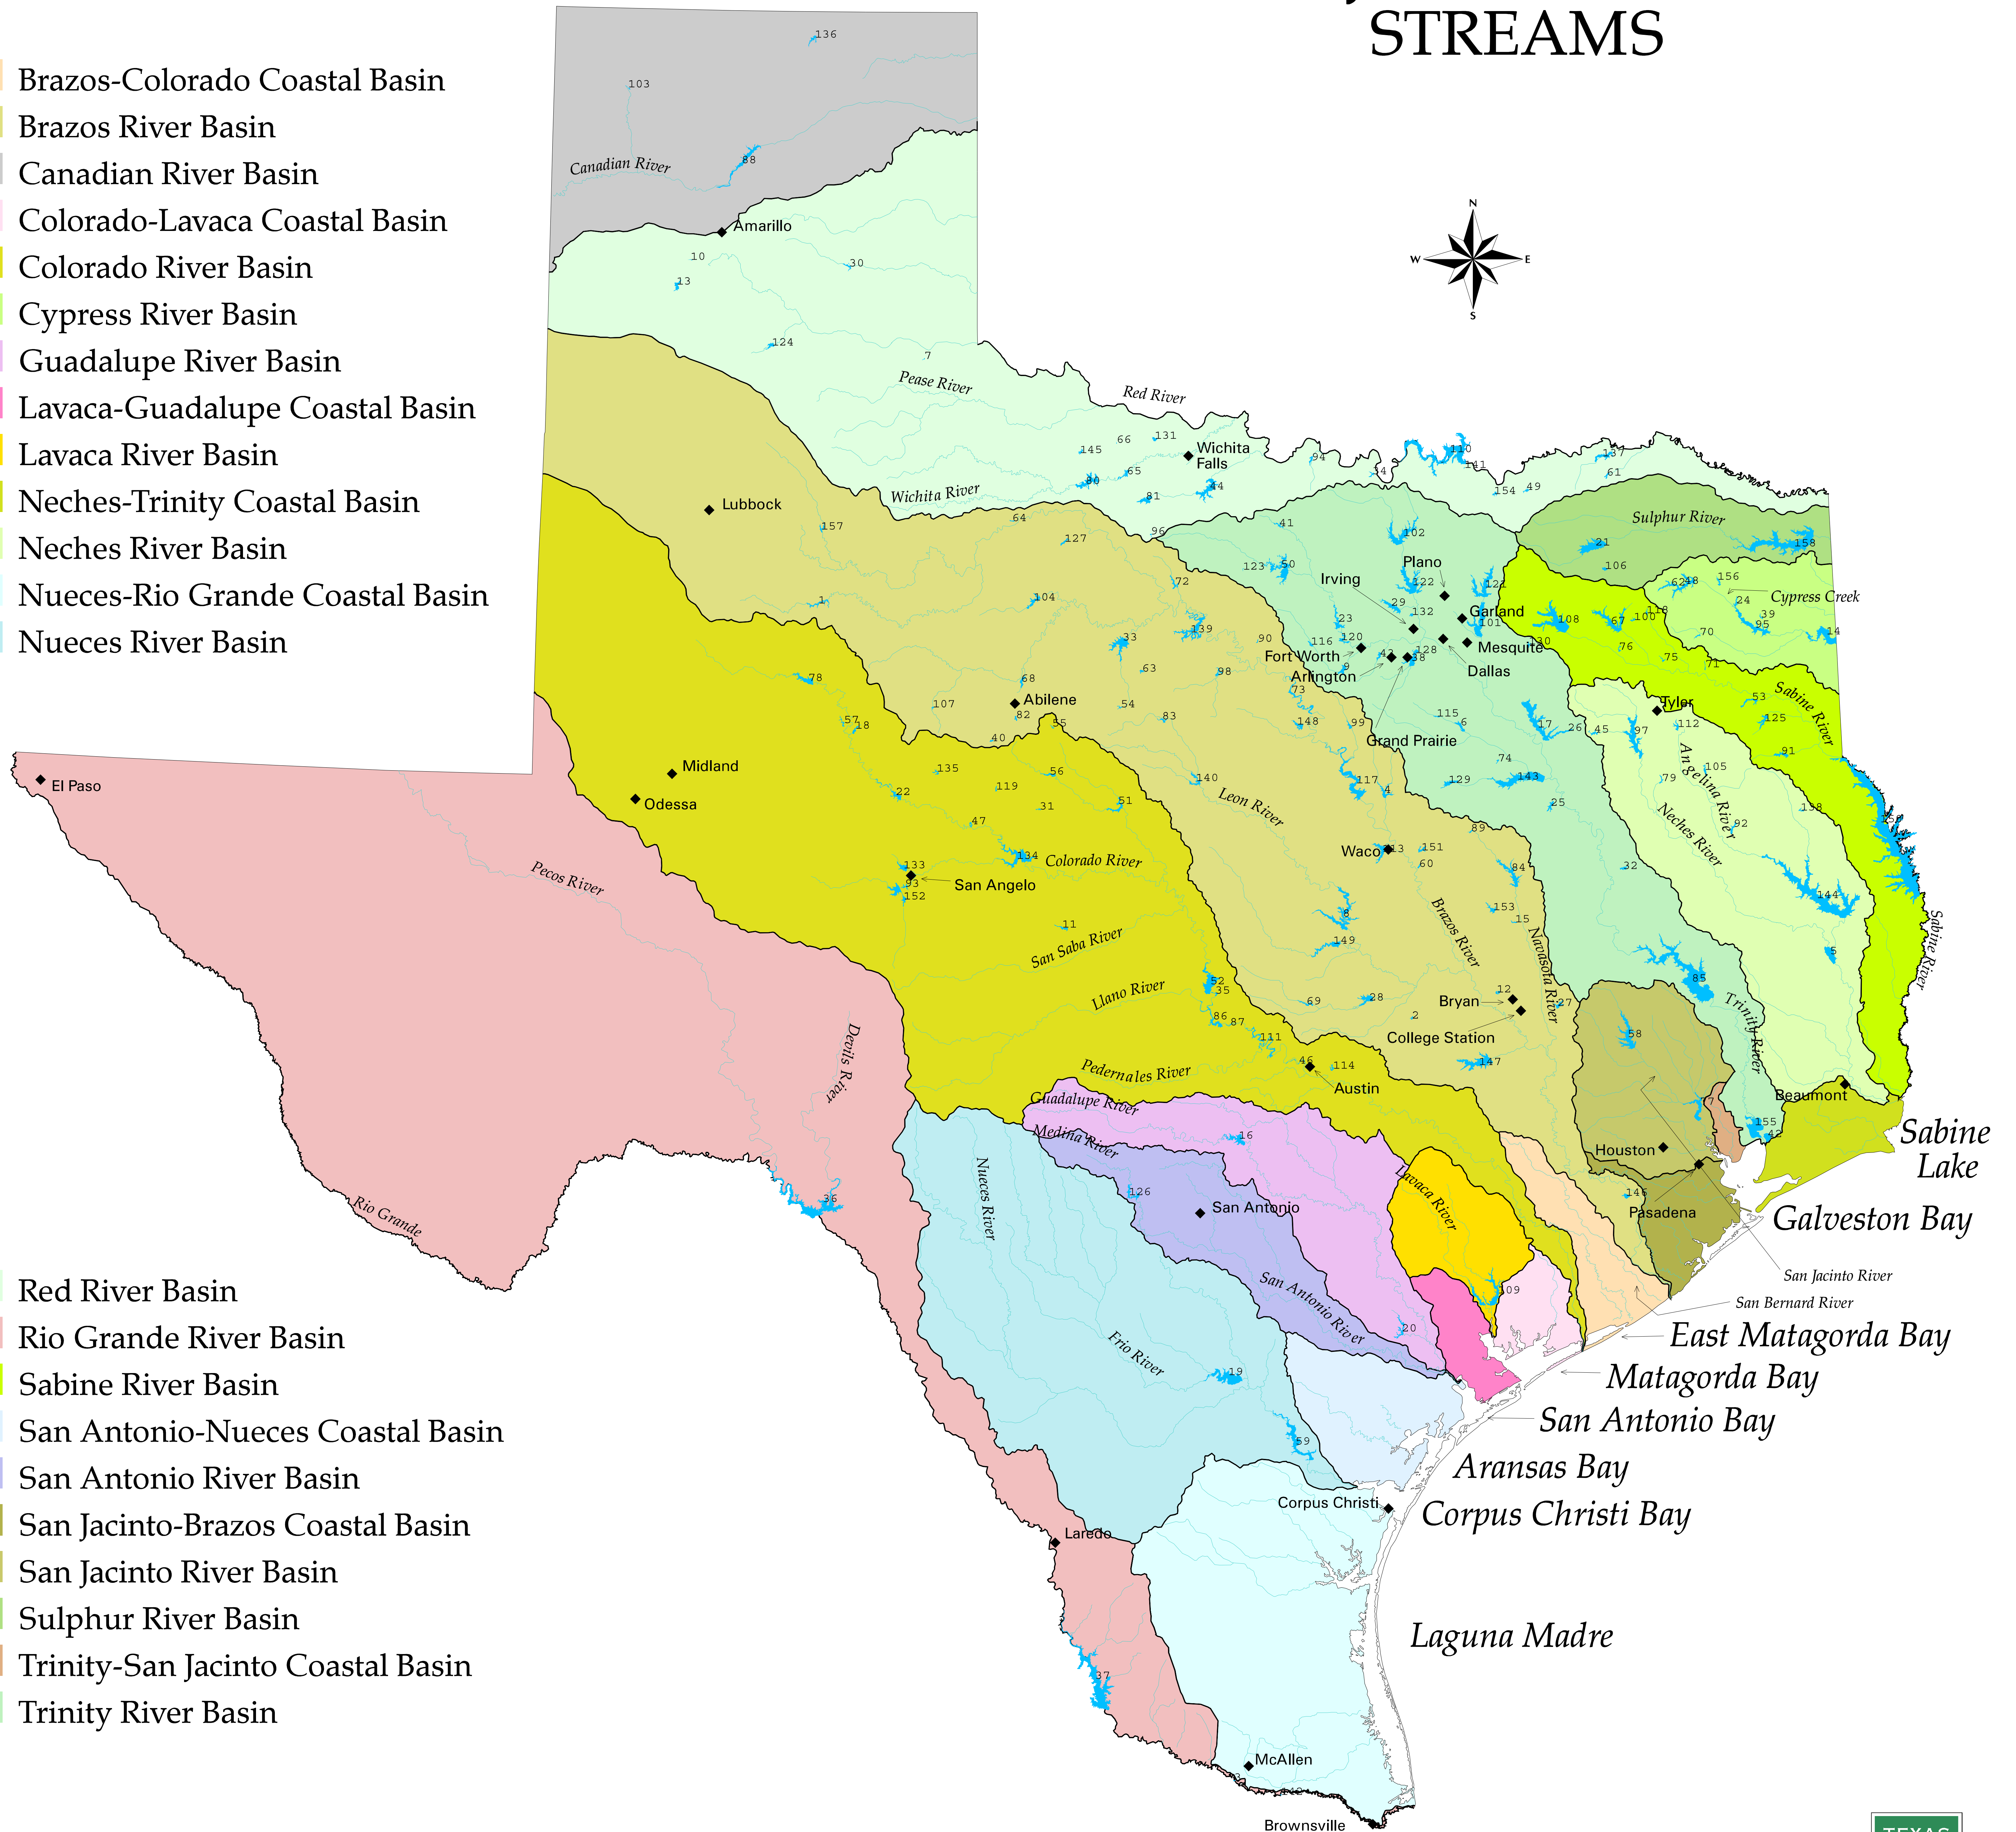

TEXAS RIVER BASINS, MAJOR BAYS AND STREAMS

- Brazos-Colorado Coastal Basin
- Brazos River Basin
- Canadian River Basin
- Colorado-Lavaca Coastal Basin
- Colorado River Basin
- Cypress River Basin
- Guadalupe River Basin
- Lavaca-Guadalupe Coastal Basin
- Lavaca River Basin
- Neches-Trinity Coastal Basin
- Neches River Basin
- Nueces-Rio Grande Coastal Basin
- Nueces River Basin

Projection: Statewide Mapping System
 Map compiled by the Texas Parks & Wildlife Department
 GIS Lab. No claims are made to the accuracy of the data
 or to the suitability of the data to a particular use.