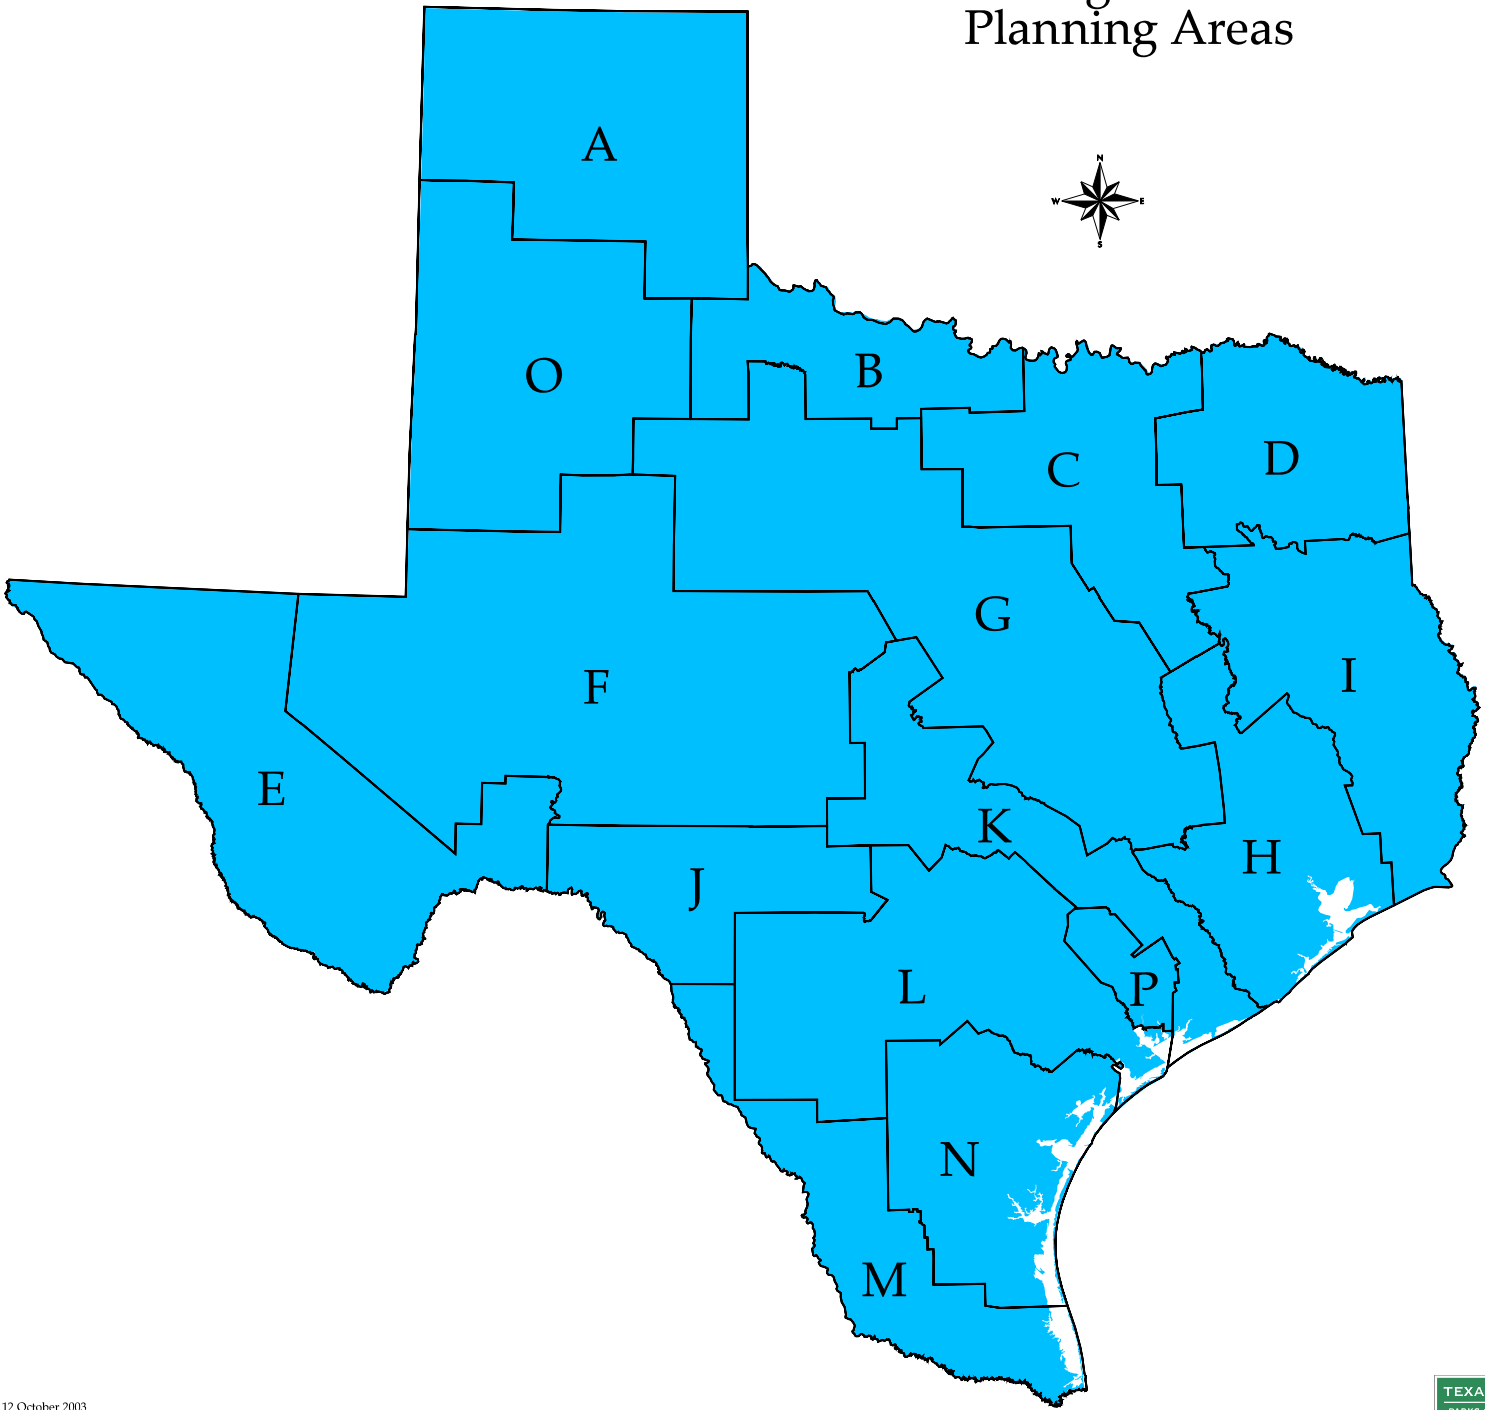

Texas Regional Water Planning Areas

TPWD GIS Lab