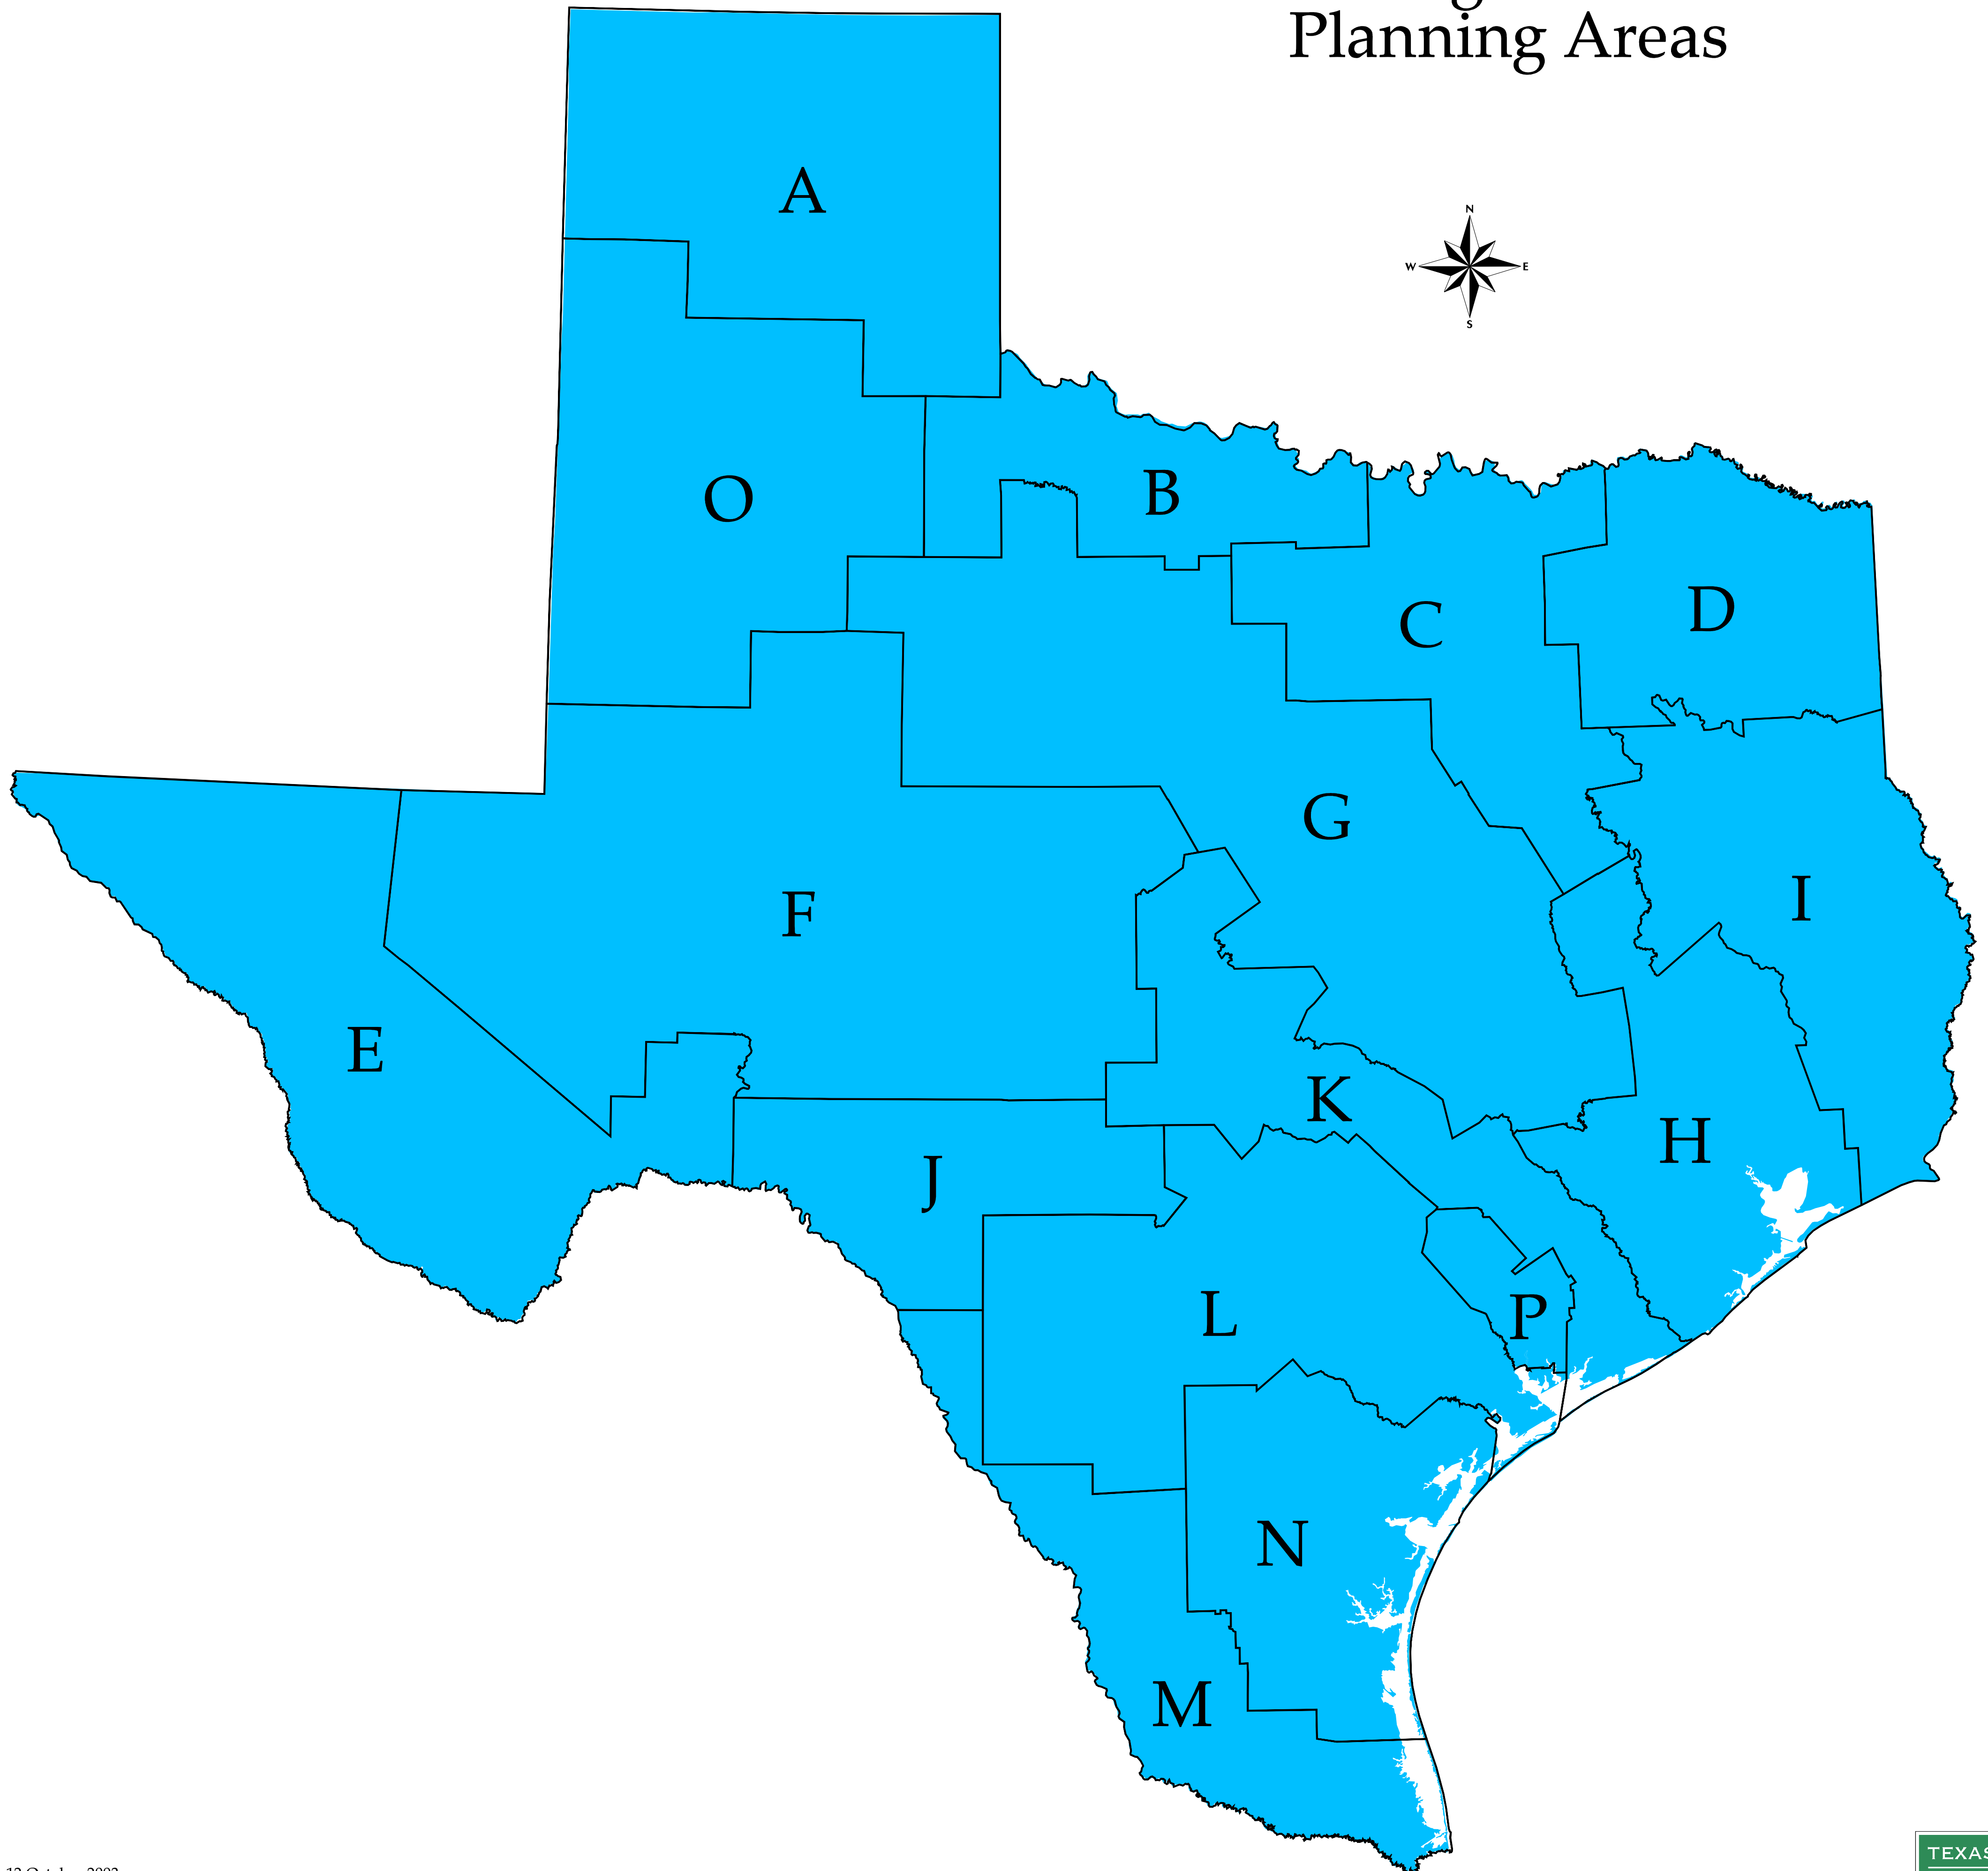

Texas Regional Water Planning Areas

12 October 2003
Projection: Statewide Mapping System
Map compiled by the Texas Parks & Wildlife Department
GIS Lab. No claims are made to the accuracy of the data
or to the suitability of the data to a particular use.

TPWD GIS Lab