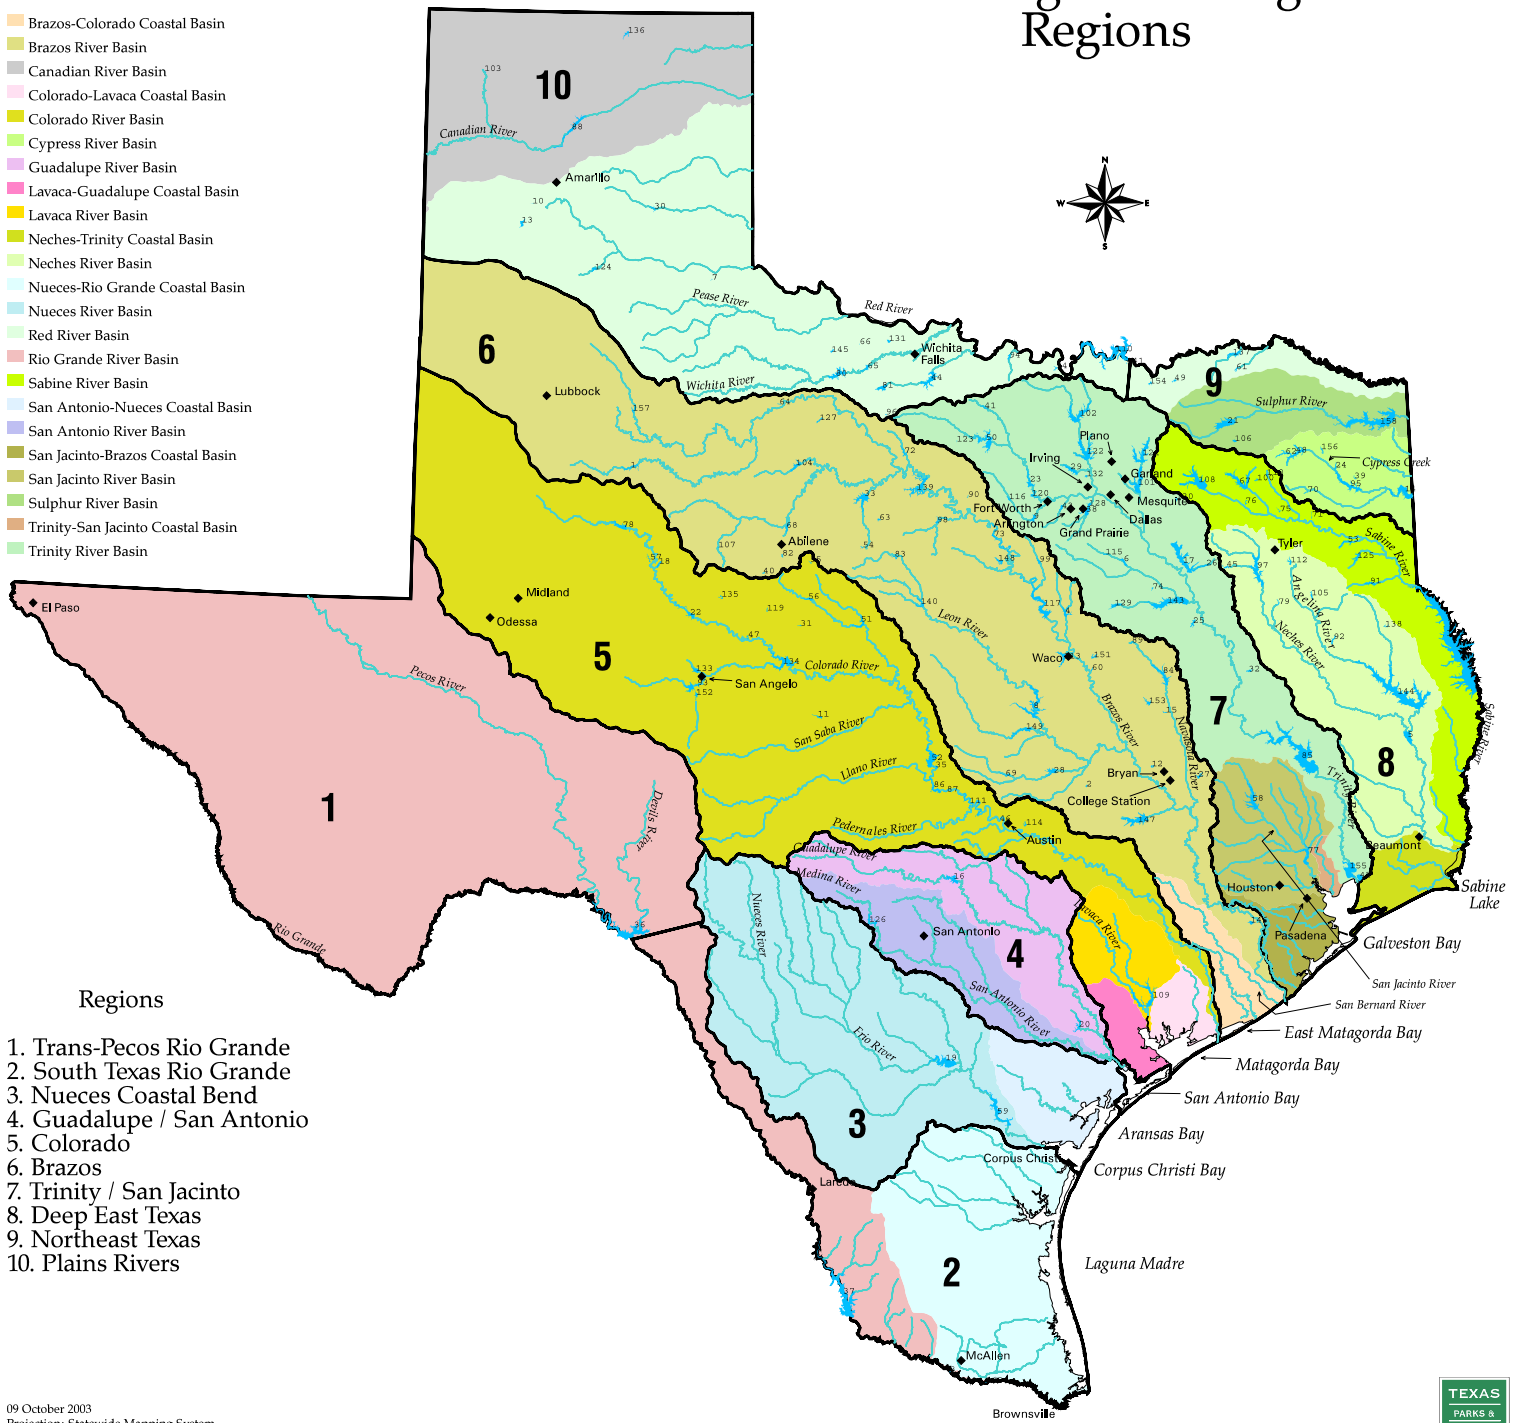

TPWD Strategic Planning Regions

1. **River Basins**
2. Brazos-Colorado Coastal Basin
   - Brazos River Basin
   - Canadian River Basin
   - Colorado-Lavaca Coastal Basin
   - Colorado River Basin
   - Cypress River Basin
   - Guadalupe River Basin
   - Lavaca-Guadalupe Coastal Basin
   - Lavaca River Basin
   - Neches-Trinity Coastal Basin
   - Neches River Basin
   - Nueces-Rio Grande Coastal Basin
   - Nueces River Basin
   - Red River Basin
   - Rio Grande River Basin
   - Sabine River Basin
   - San Antonio-Nueces Coastal Basin
   - San Antonio River Basin
   - San Jacinto-Brazos Coastal Basin
   - San Jacinto River Basin
   - Sulphur River Basin
   - Trinity-San Jacinto Coastal Basin
   - Trinity River Basin

Regions

1. Trans-Pecos Rio Grande
2. South Texas Rio Grande
3. Nueces Coastal Bend
4. Guadalupe / San Antonio
5. Colorado
6. Brazos
7. Trinity / San Jacinto
8. Deep East Texas
9. Northeast Texas
10. Plains Rivers