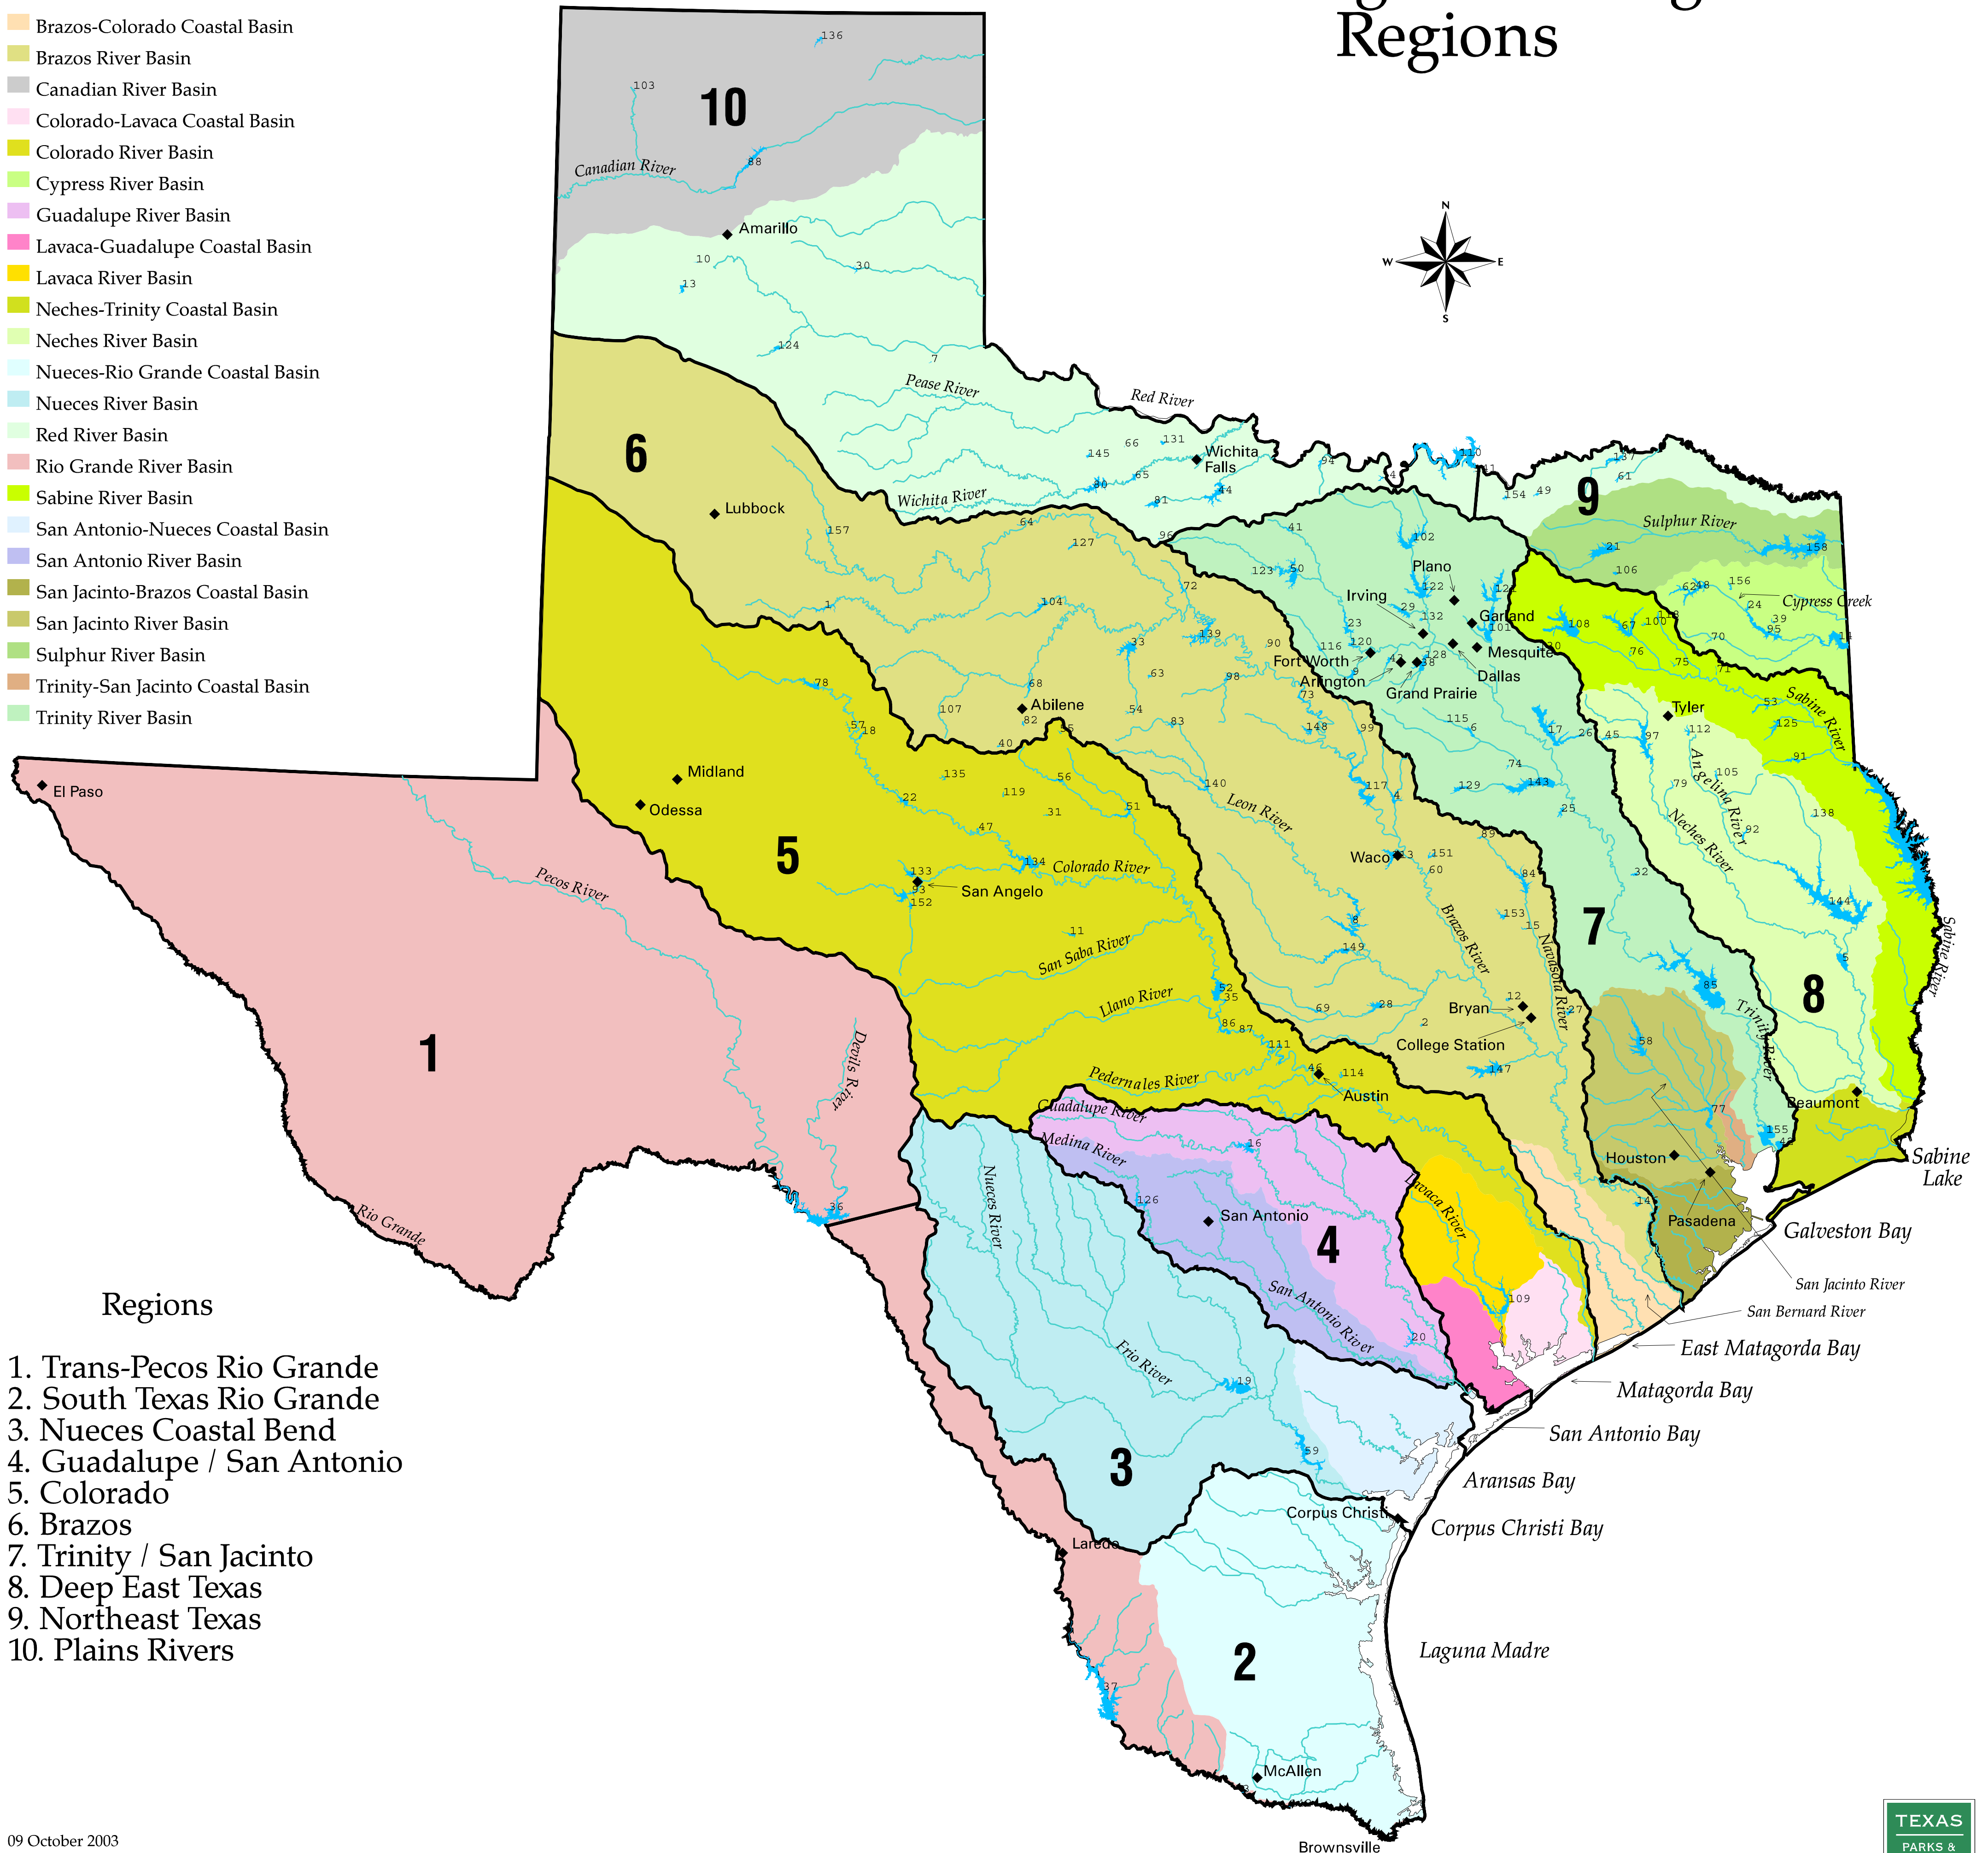

TPWD Strategic Planning Regions

River Basins

- Brazos-Colorado Coastal Basin
- Brazos River Basin
- Canadian River Basin
- Colorado-Lavaca Coastal Basin
- Colorado River Basin
- Cypress River Basin
- Guadalupe River Basin
- Lavaca-Guadalupe Coastal Basin
- Lavaca River Basin
- Neches-Trinity Coastal Basin
- Neches River Basin
- Nueces-Rio Grande Coastal Basin
- Nueces River Basin
- Red River Basin
- Rio Grande River Basin
- Sabine River Basin
- San Antonio-Nueces Coastal Basin
- San Antonio River Basin
- San Jacinto-Brazos Coastal Basin
- San Jacinto River Basin
- Sulphur River Basin
- Trinity-San Jacinto Coastal Basin
- Trinity River Basin

Regions

1. Trans-Pecos Rio Grande
2. South Texas Rio Grande
3. Nueces Coastal Bend
4. Guadalupe / San Antonio
5. Colorado
6. Brazos
7. Trinity / San Jacinto
8. Deep East Texas
9. Northeast Texas
10. Plains Rivers

09 October 2003
 Projection: Statewide Mapping System
 Map compiled by the Texas Parks & Wildlife Department
 GIS Lab. No claims are made to the accuracy of the data
 or to the suitability of the data to a particular use.