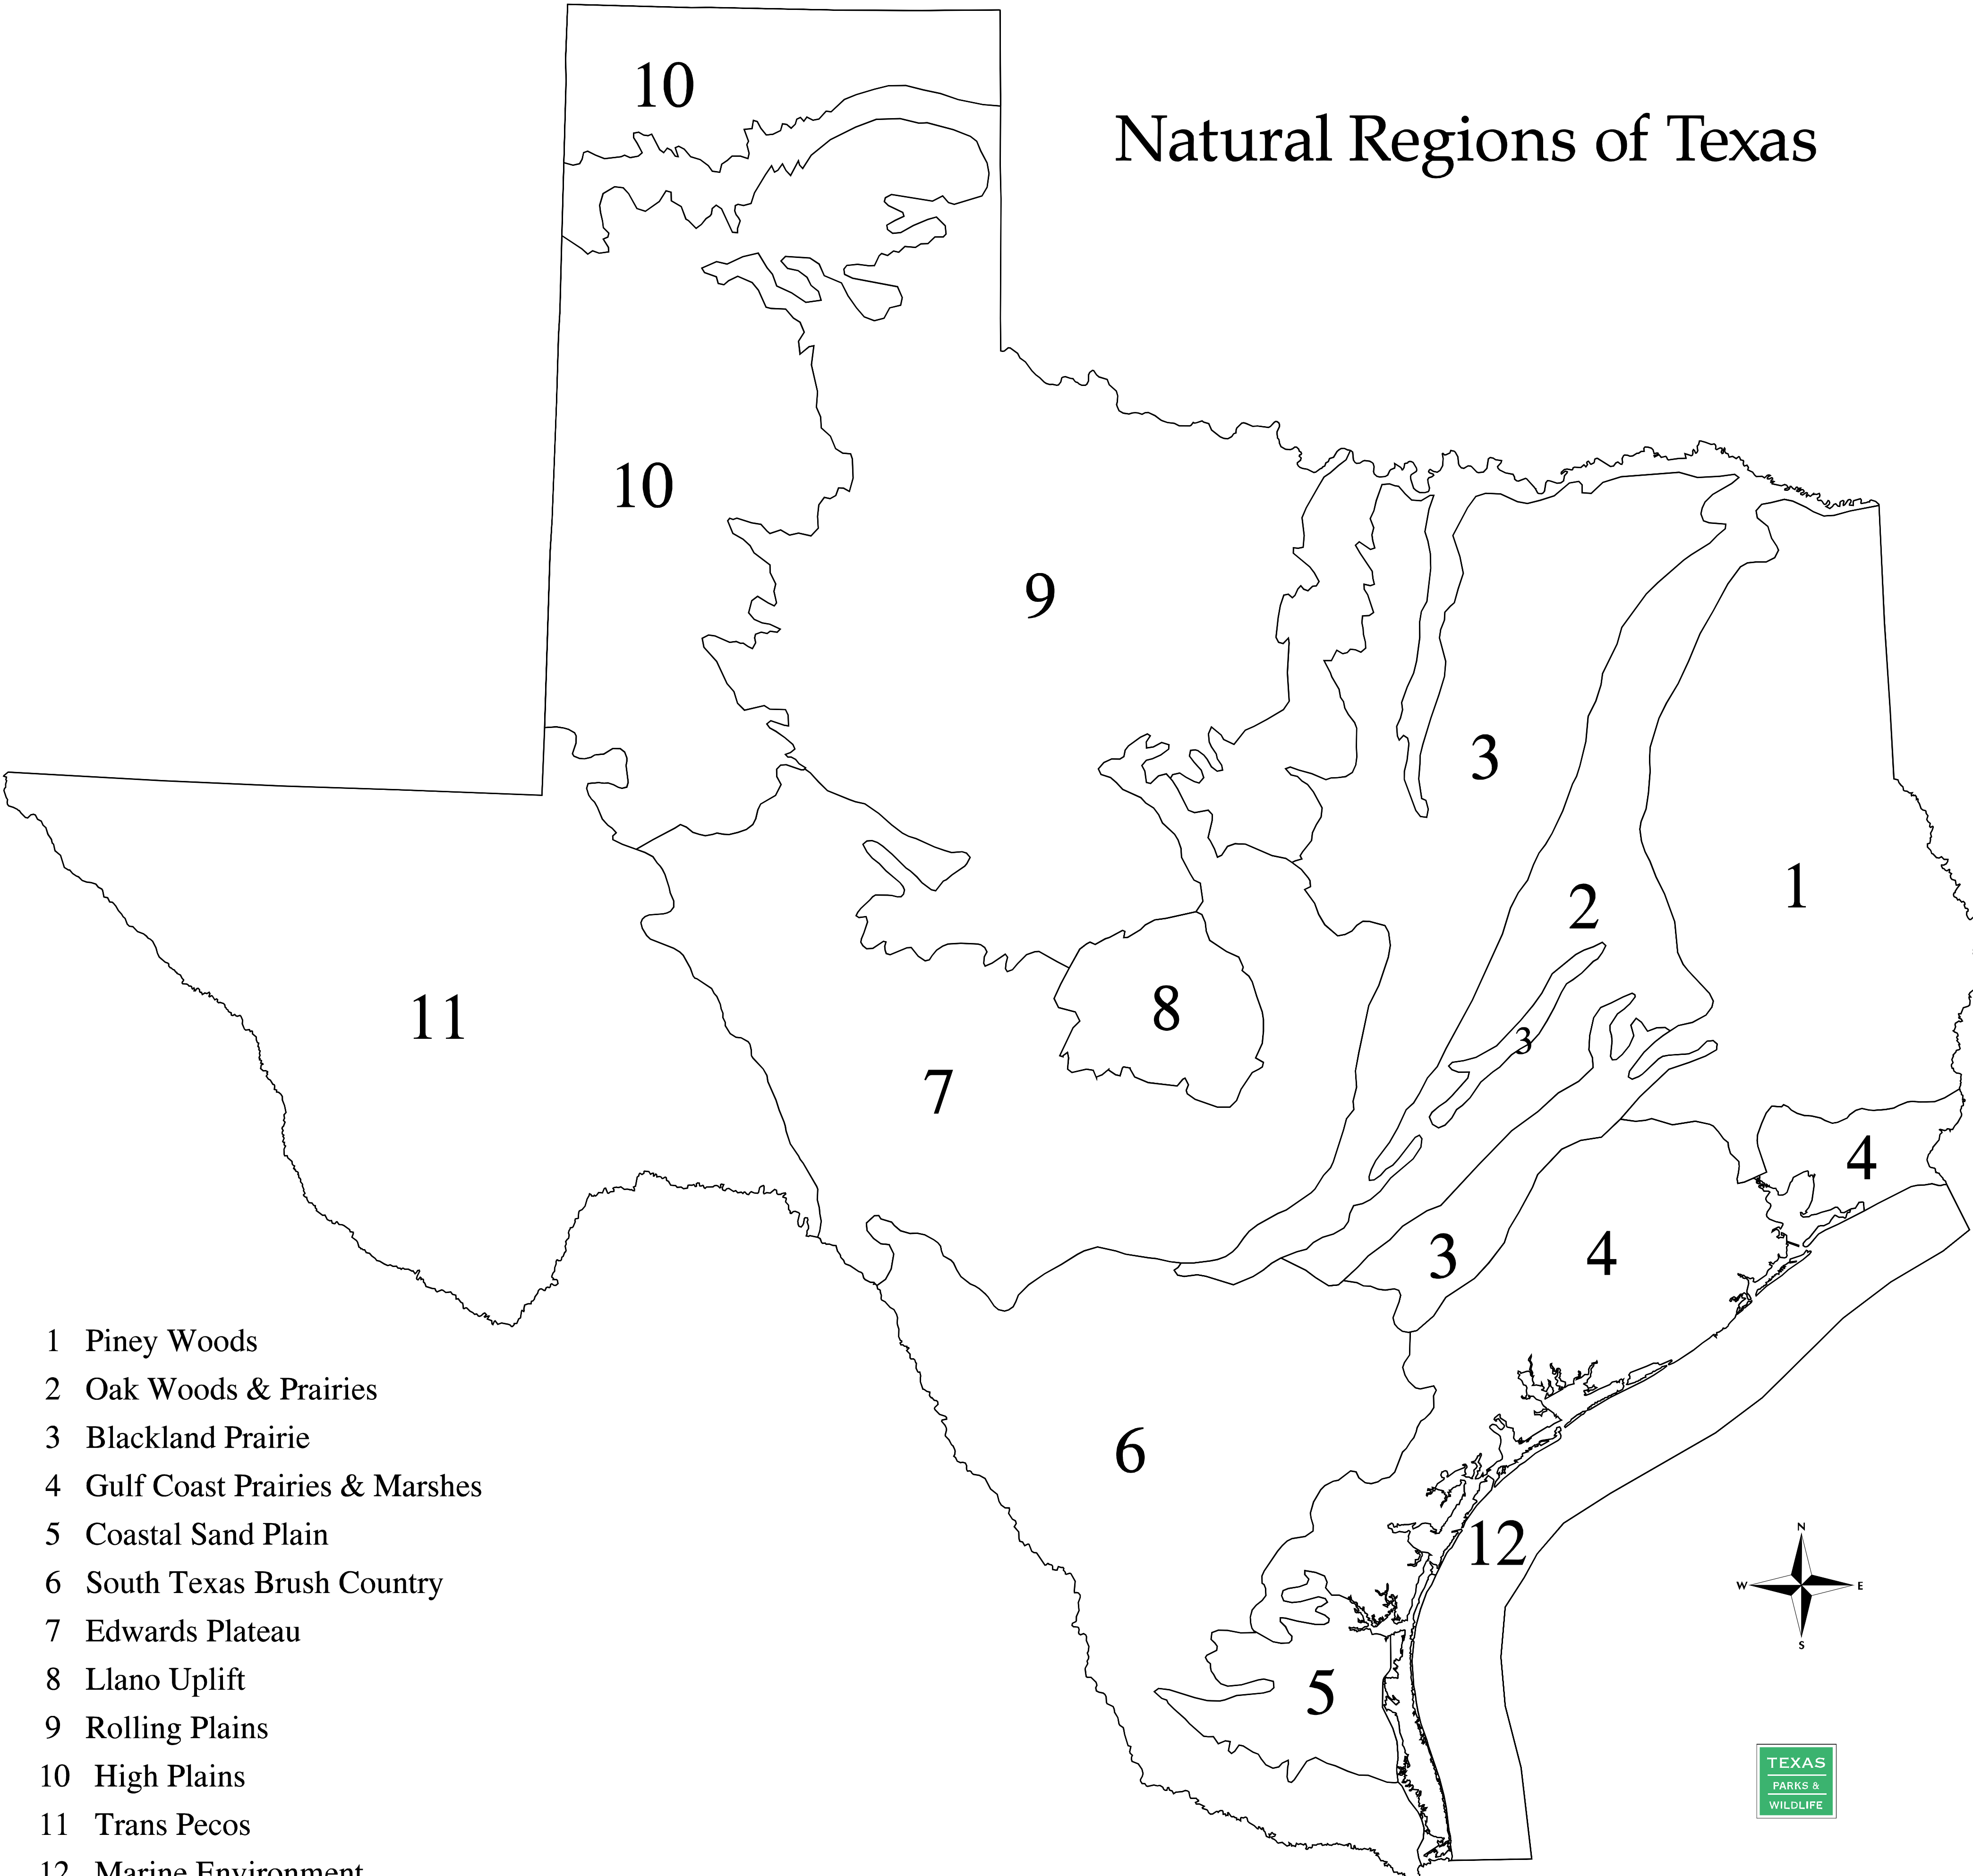

# Natural Regions of Texas

- 1 Piney Woods
- 2 Oak Woods & Prairies
- 3 Blackland Prairie
- 4 Gulf Coast Prairies & Marshes
- 5 Coastal Sand Plain
- 6 South Texas Brush Country
- 7 Edwards Plateau
- 8 Llano Uplift
- 9 Rolling Plains
- 10 High Plains
- 11 Trans Pecos
- 12 Marine Environment

Source: *Preserving Texas' Natural Heritage*. LBJ School of Public Affairs Policy Research Project, Report 31, 1978.

Projection: Statewide Mapping System  
Map compiled by the Texas Parks & Wildlife Department GIS Lab. No claims are made to the accuracy of the data or to the suitability of the data to a particular use.