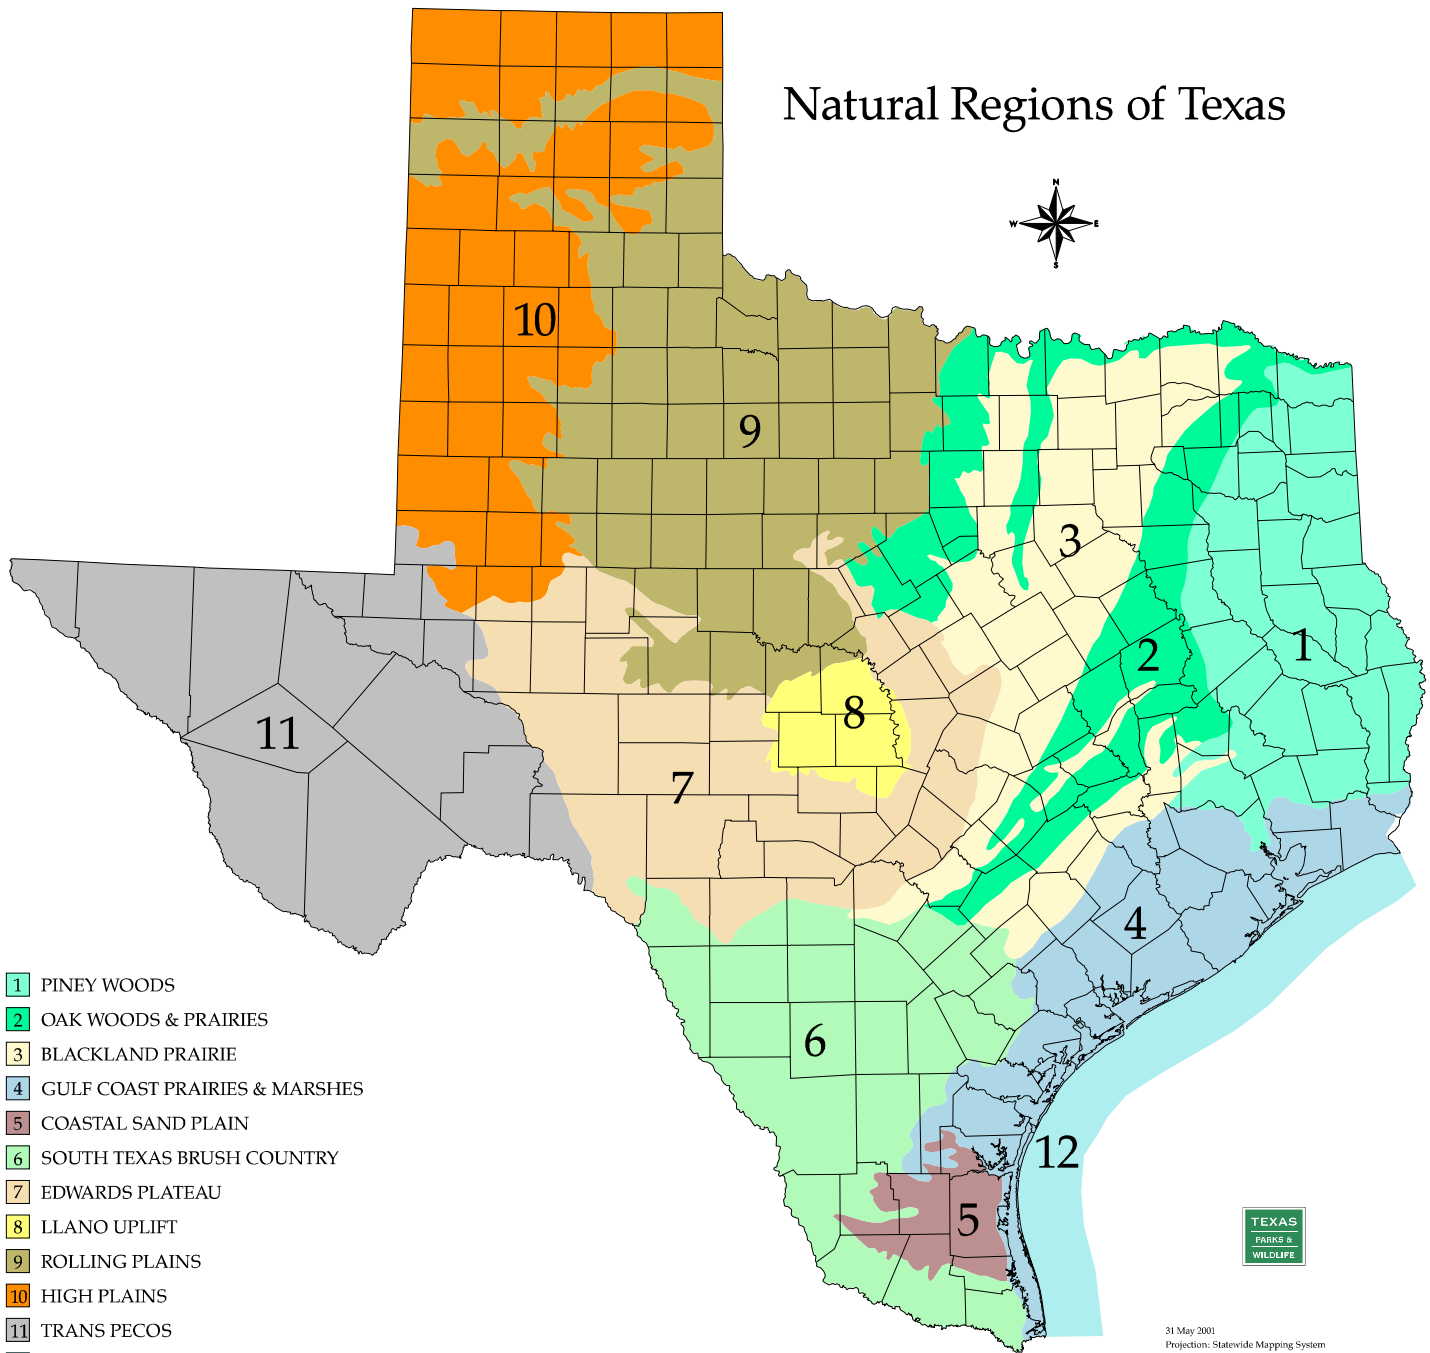

Natural Regions of Texas

- 1 PINEY WOODS
- 2 OAK WOODS & PRAIRIES
- 3 BLACKLAND PRAIRIE
- 4 GULF COAST PRAIRIES & MARSHES
- 5 COASTAL SAND PLAIN
- 6 SOUTH TEXAS BRUSH COUNTRY
- 7 EDWARDS PLATEAU
- 8 LLANO UPLIFT
- 9 ROLLING PLAINS
- 10 HIGH PLAINS
- 11 TRANS PECOS
- 12 MARINE ENVIRONMENT

Source: *Preserving Texas' Natural Heritage*. LBJ School of Public Affairs Policy Research Project Report 31, 1978.