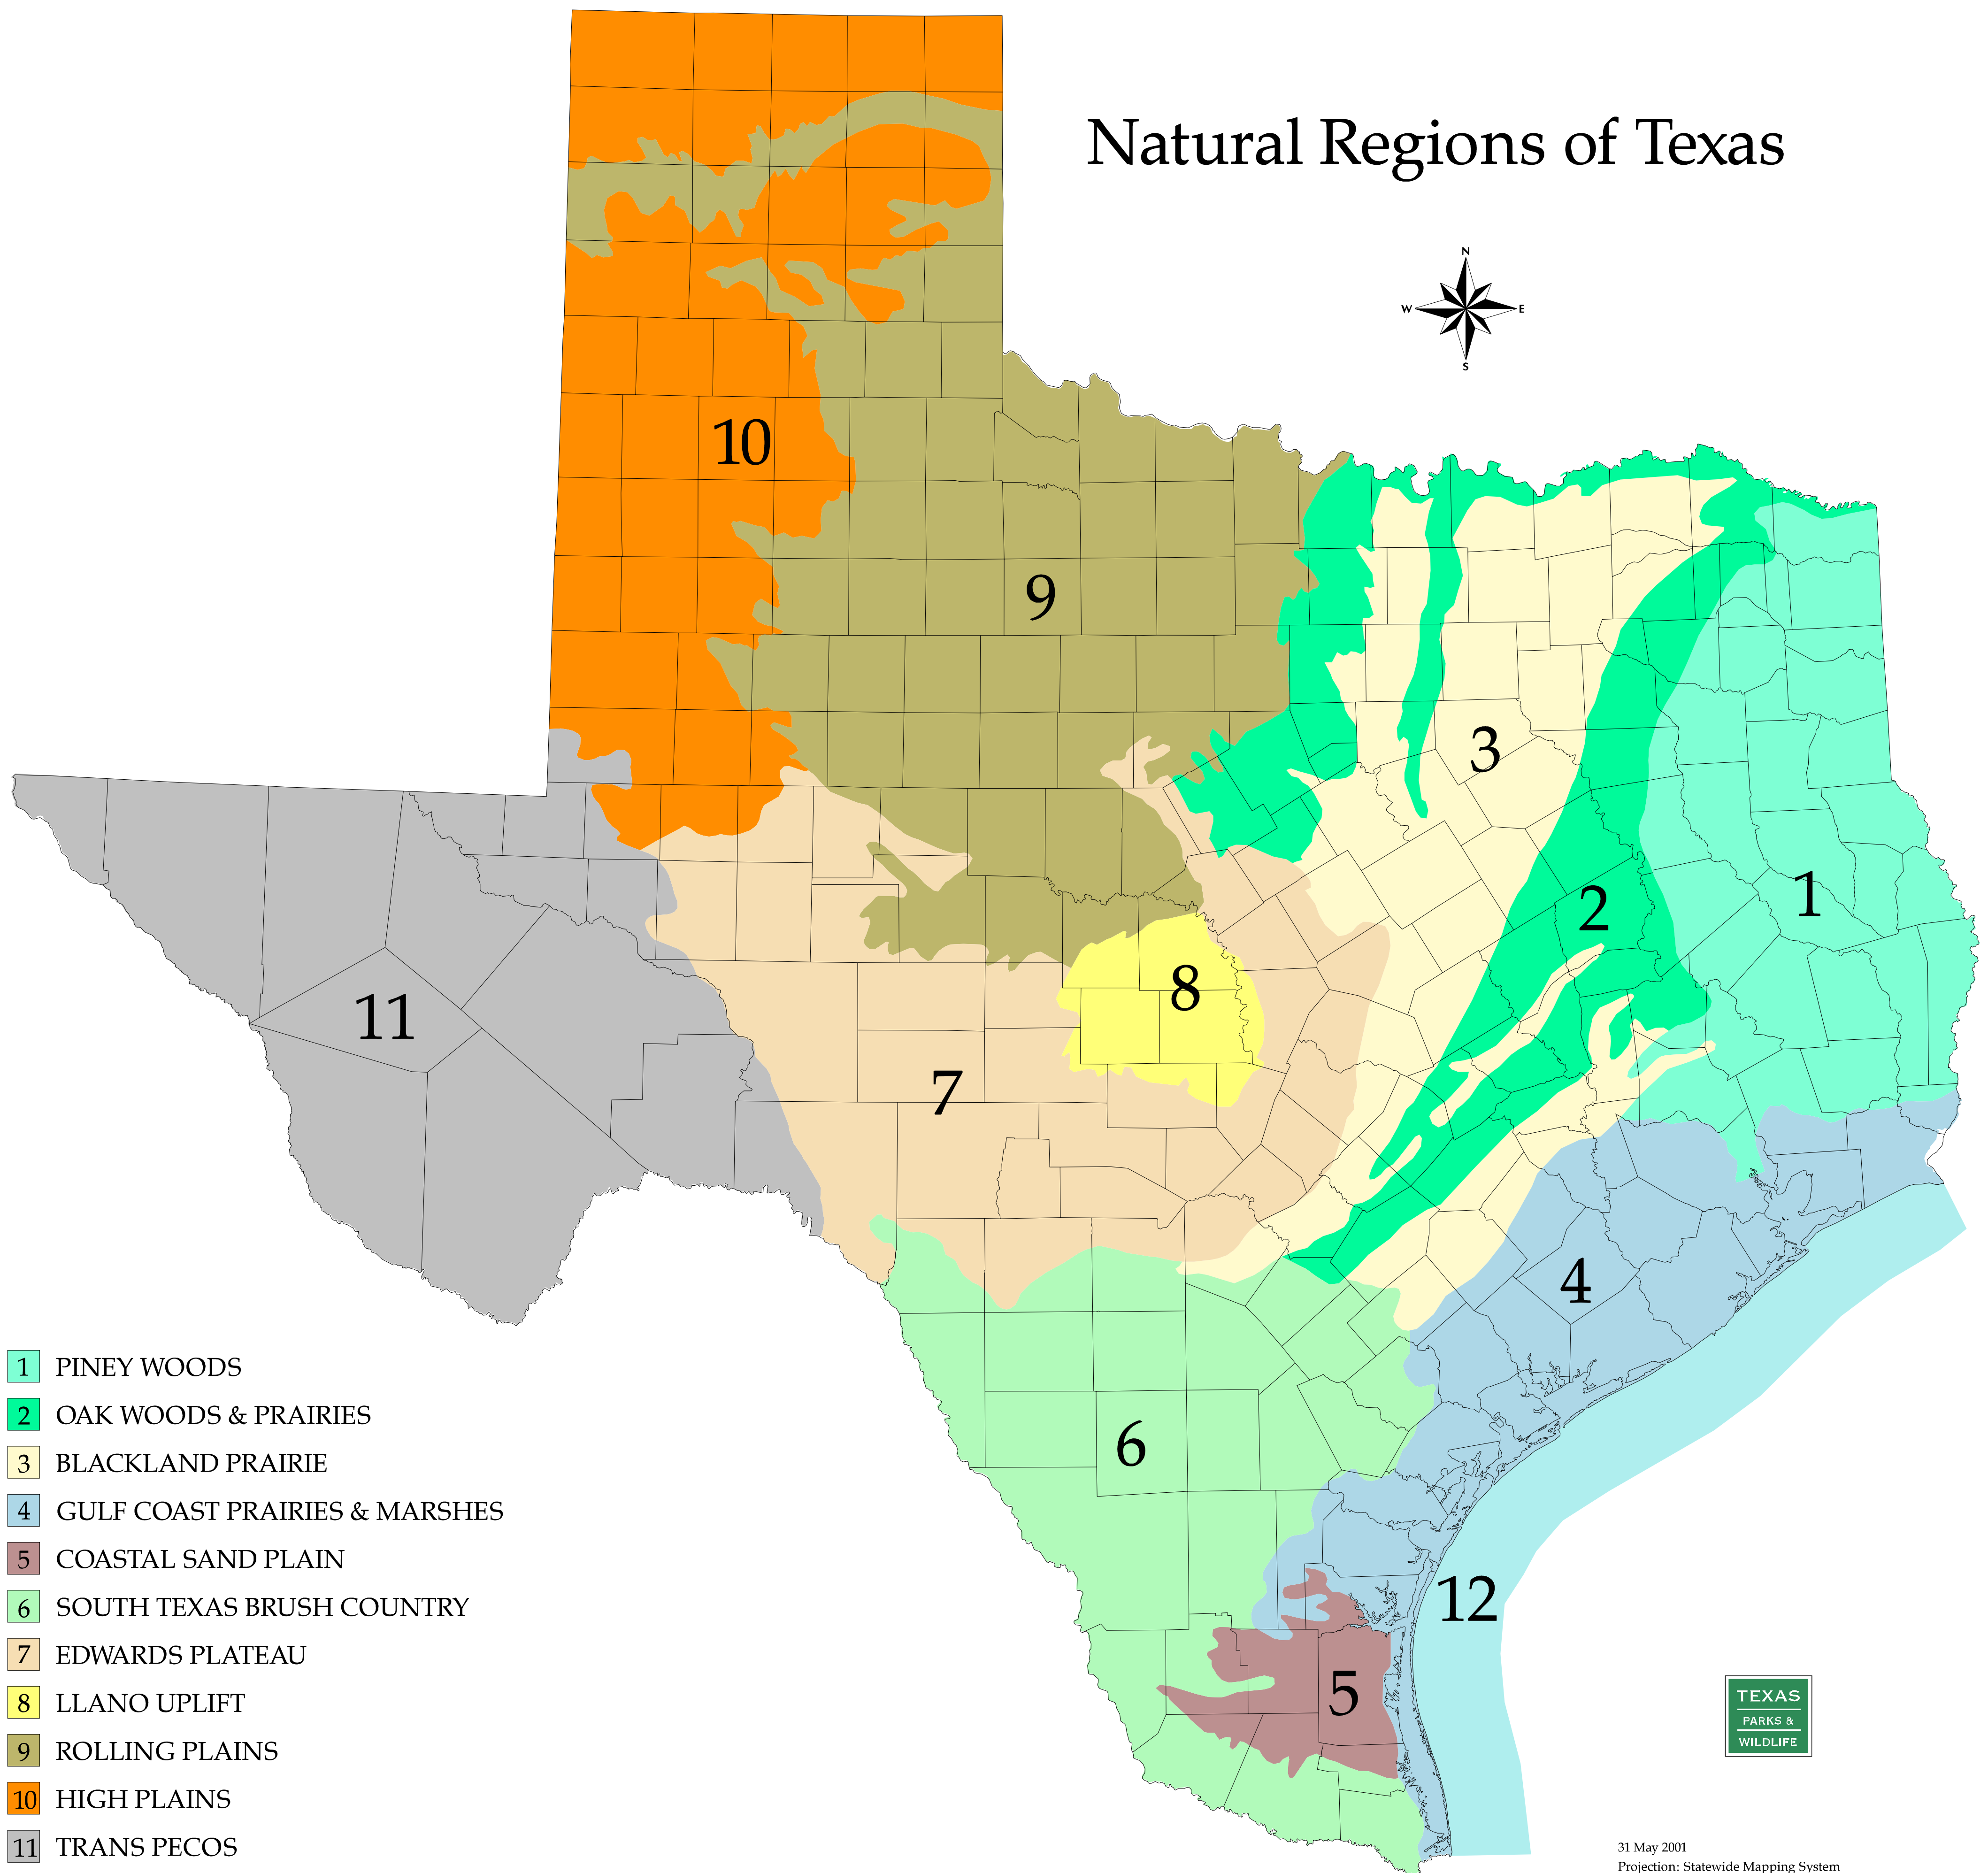

Natural Regions of Texas

- 1 PINEY WOODS
- 2 OAK WOODS & PRAIRIES
- 3 BLACKLAND PRAIRIE
- 4 GULF COAST PRAIRIES & MARSHES
- 5 COASTAL SAND PLAIN
- 6 SOUTH TEXAS BRUSH COUNTRY
- 7 EDWARDS PLATEAU
- 8 LLANO UPLIFT
- 9 ROLLING PLAINS
- 10 HIGH PLAINS
- 11 TRANS PECOS
- 12 MARINE ENVIRONMENT

Source: *Preserving Texas' Natural Heritage*. LBJ School of Public Affairs Policy Research Project Report 31, 1978.

31 May 2001
Projection: Statewide Mapping System
Map compiled by the Texas Parks & Wildlife Department GIS Lab. No claims are made to the accuracy of the data or to the suitability of the data to a particular use.
This map and a companion book on the natural regions can be found online at <http://www.tpwd.state.tx.us/nature/tx-eco95.htm>