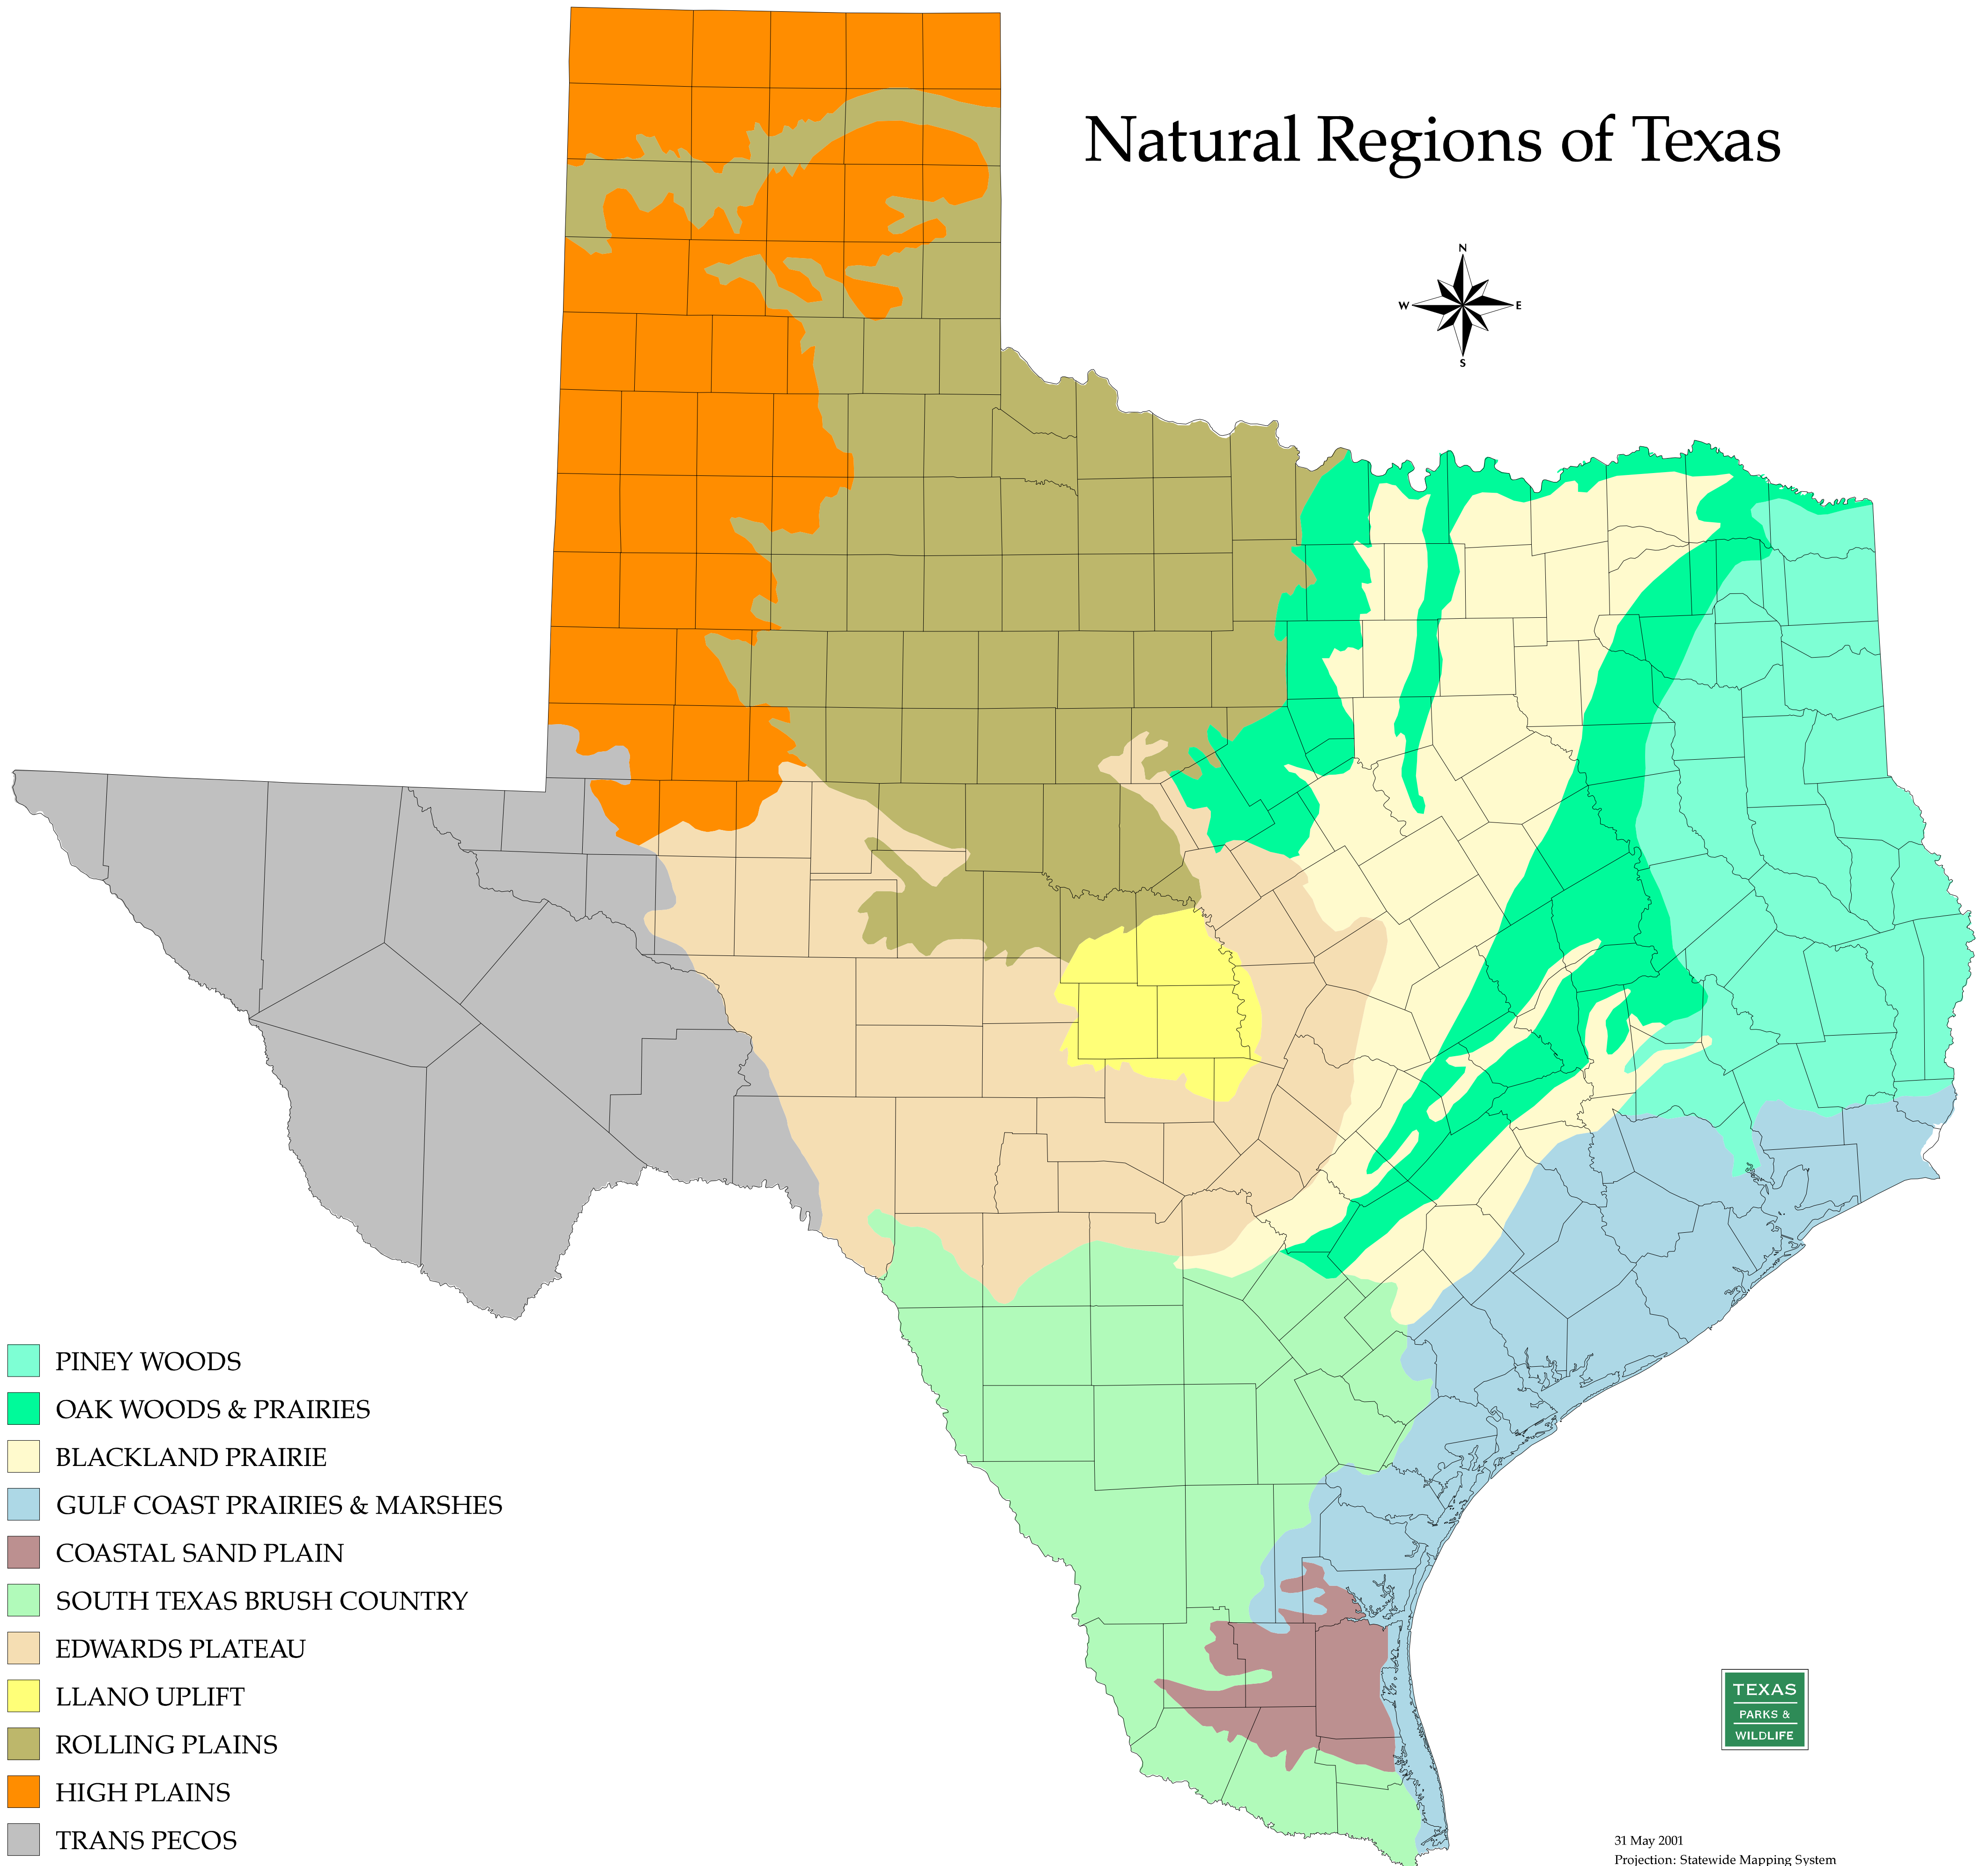

Natural Regions of Texas

-  PINEY WOODS
-  OAK WOODS & PRAIRIES
-  BLACKLAND PRAIRIE
-  GULF COAST PRAIRIES & MARSHES
-  COASTAL SAND PLAIN
-  SOUTH TEXAS BRUSH COUNTRY
-  EDWARDS PLATEAU
-  LLANO UPLIFT
-  ROLLING PLAINS
-  HIGH PLAINS
-  TRANS PECOS

Source: *Preserving Texas' Natural Heritage*. LBJ School of Public Affairs Policy Research Project Report 31, 1978.

31 May 2001
Projection: Statewide Mapping System
Map compiled by the Texas Parks & Wildlife Department GIS Lab. No claims are made to the accuracy of the data or to the suitability of the data to a particular use.
This map and a companion book on the natural regions can be found online at <http://www.tpwd.state.tx.us/nature/tx-eco95.htm>