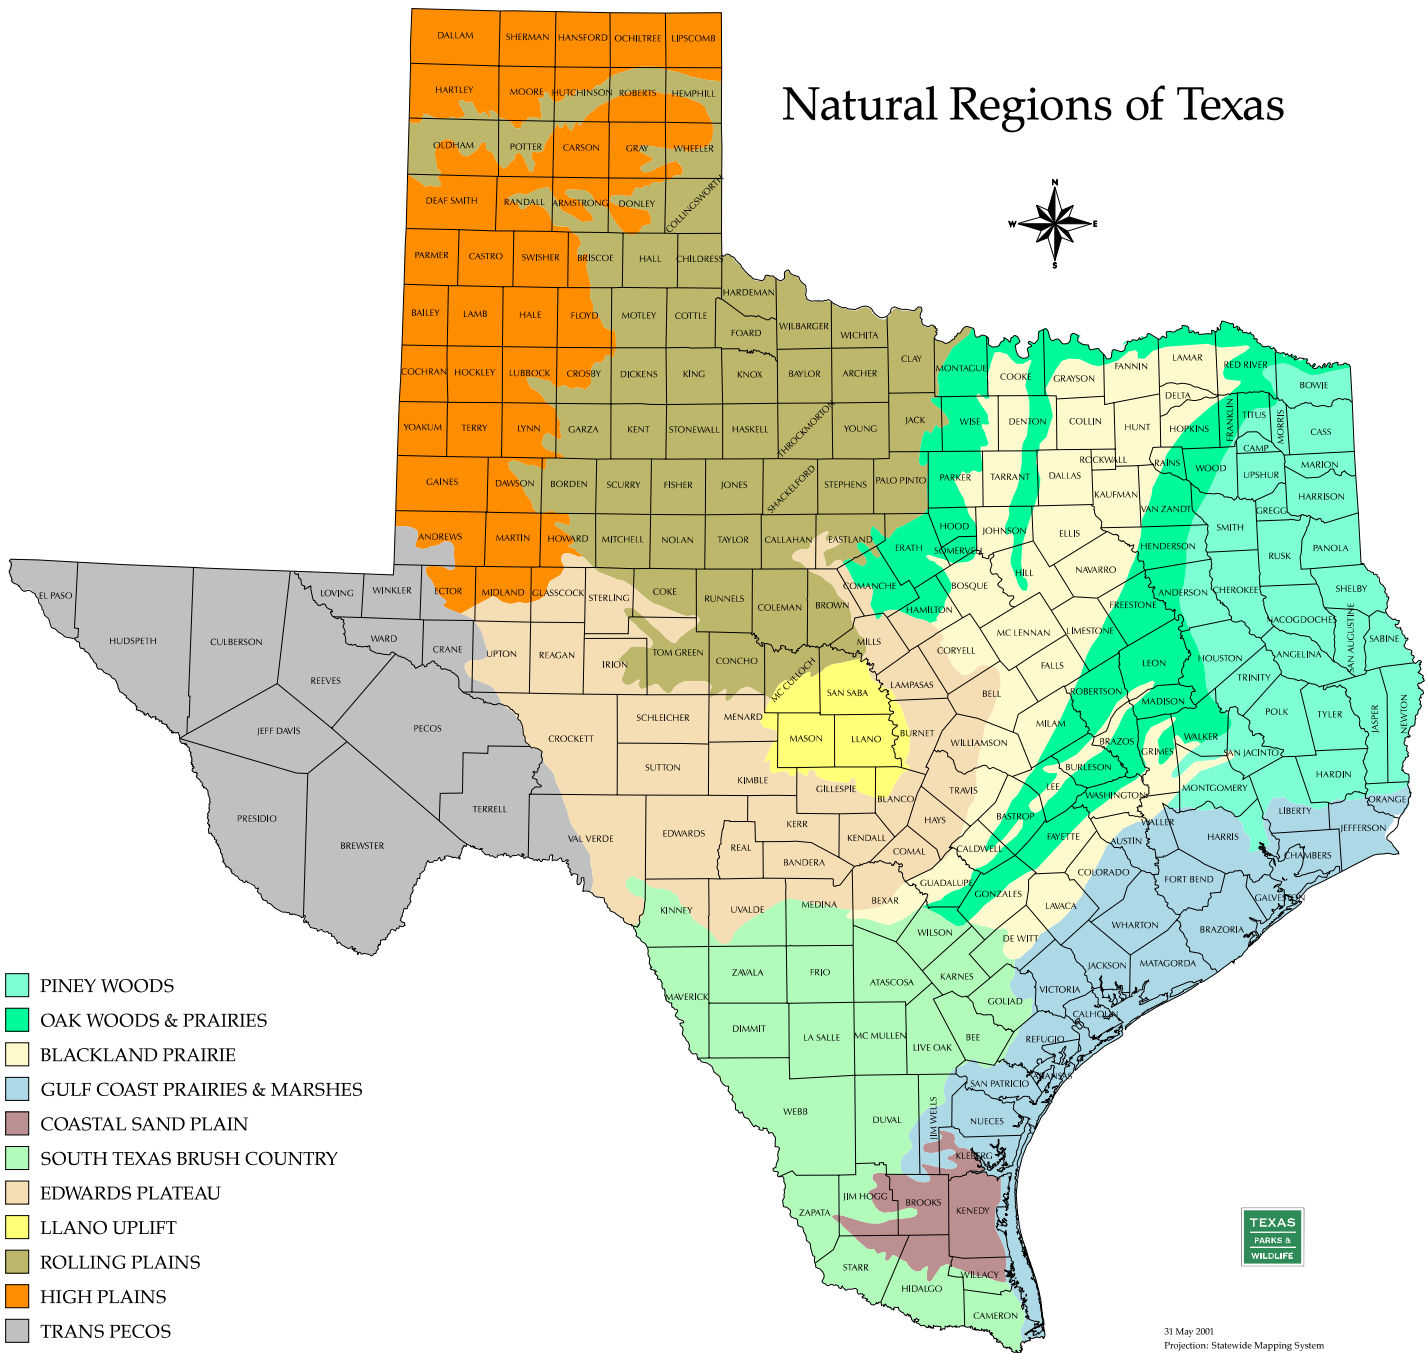

Natural Regions of Texas

Source: *Preserving Texas' Natural Heritage*. LBJ School of Public Affairs Policy Research Project Report 31, 1978.