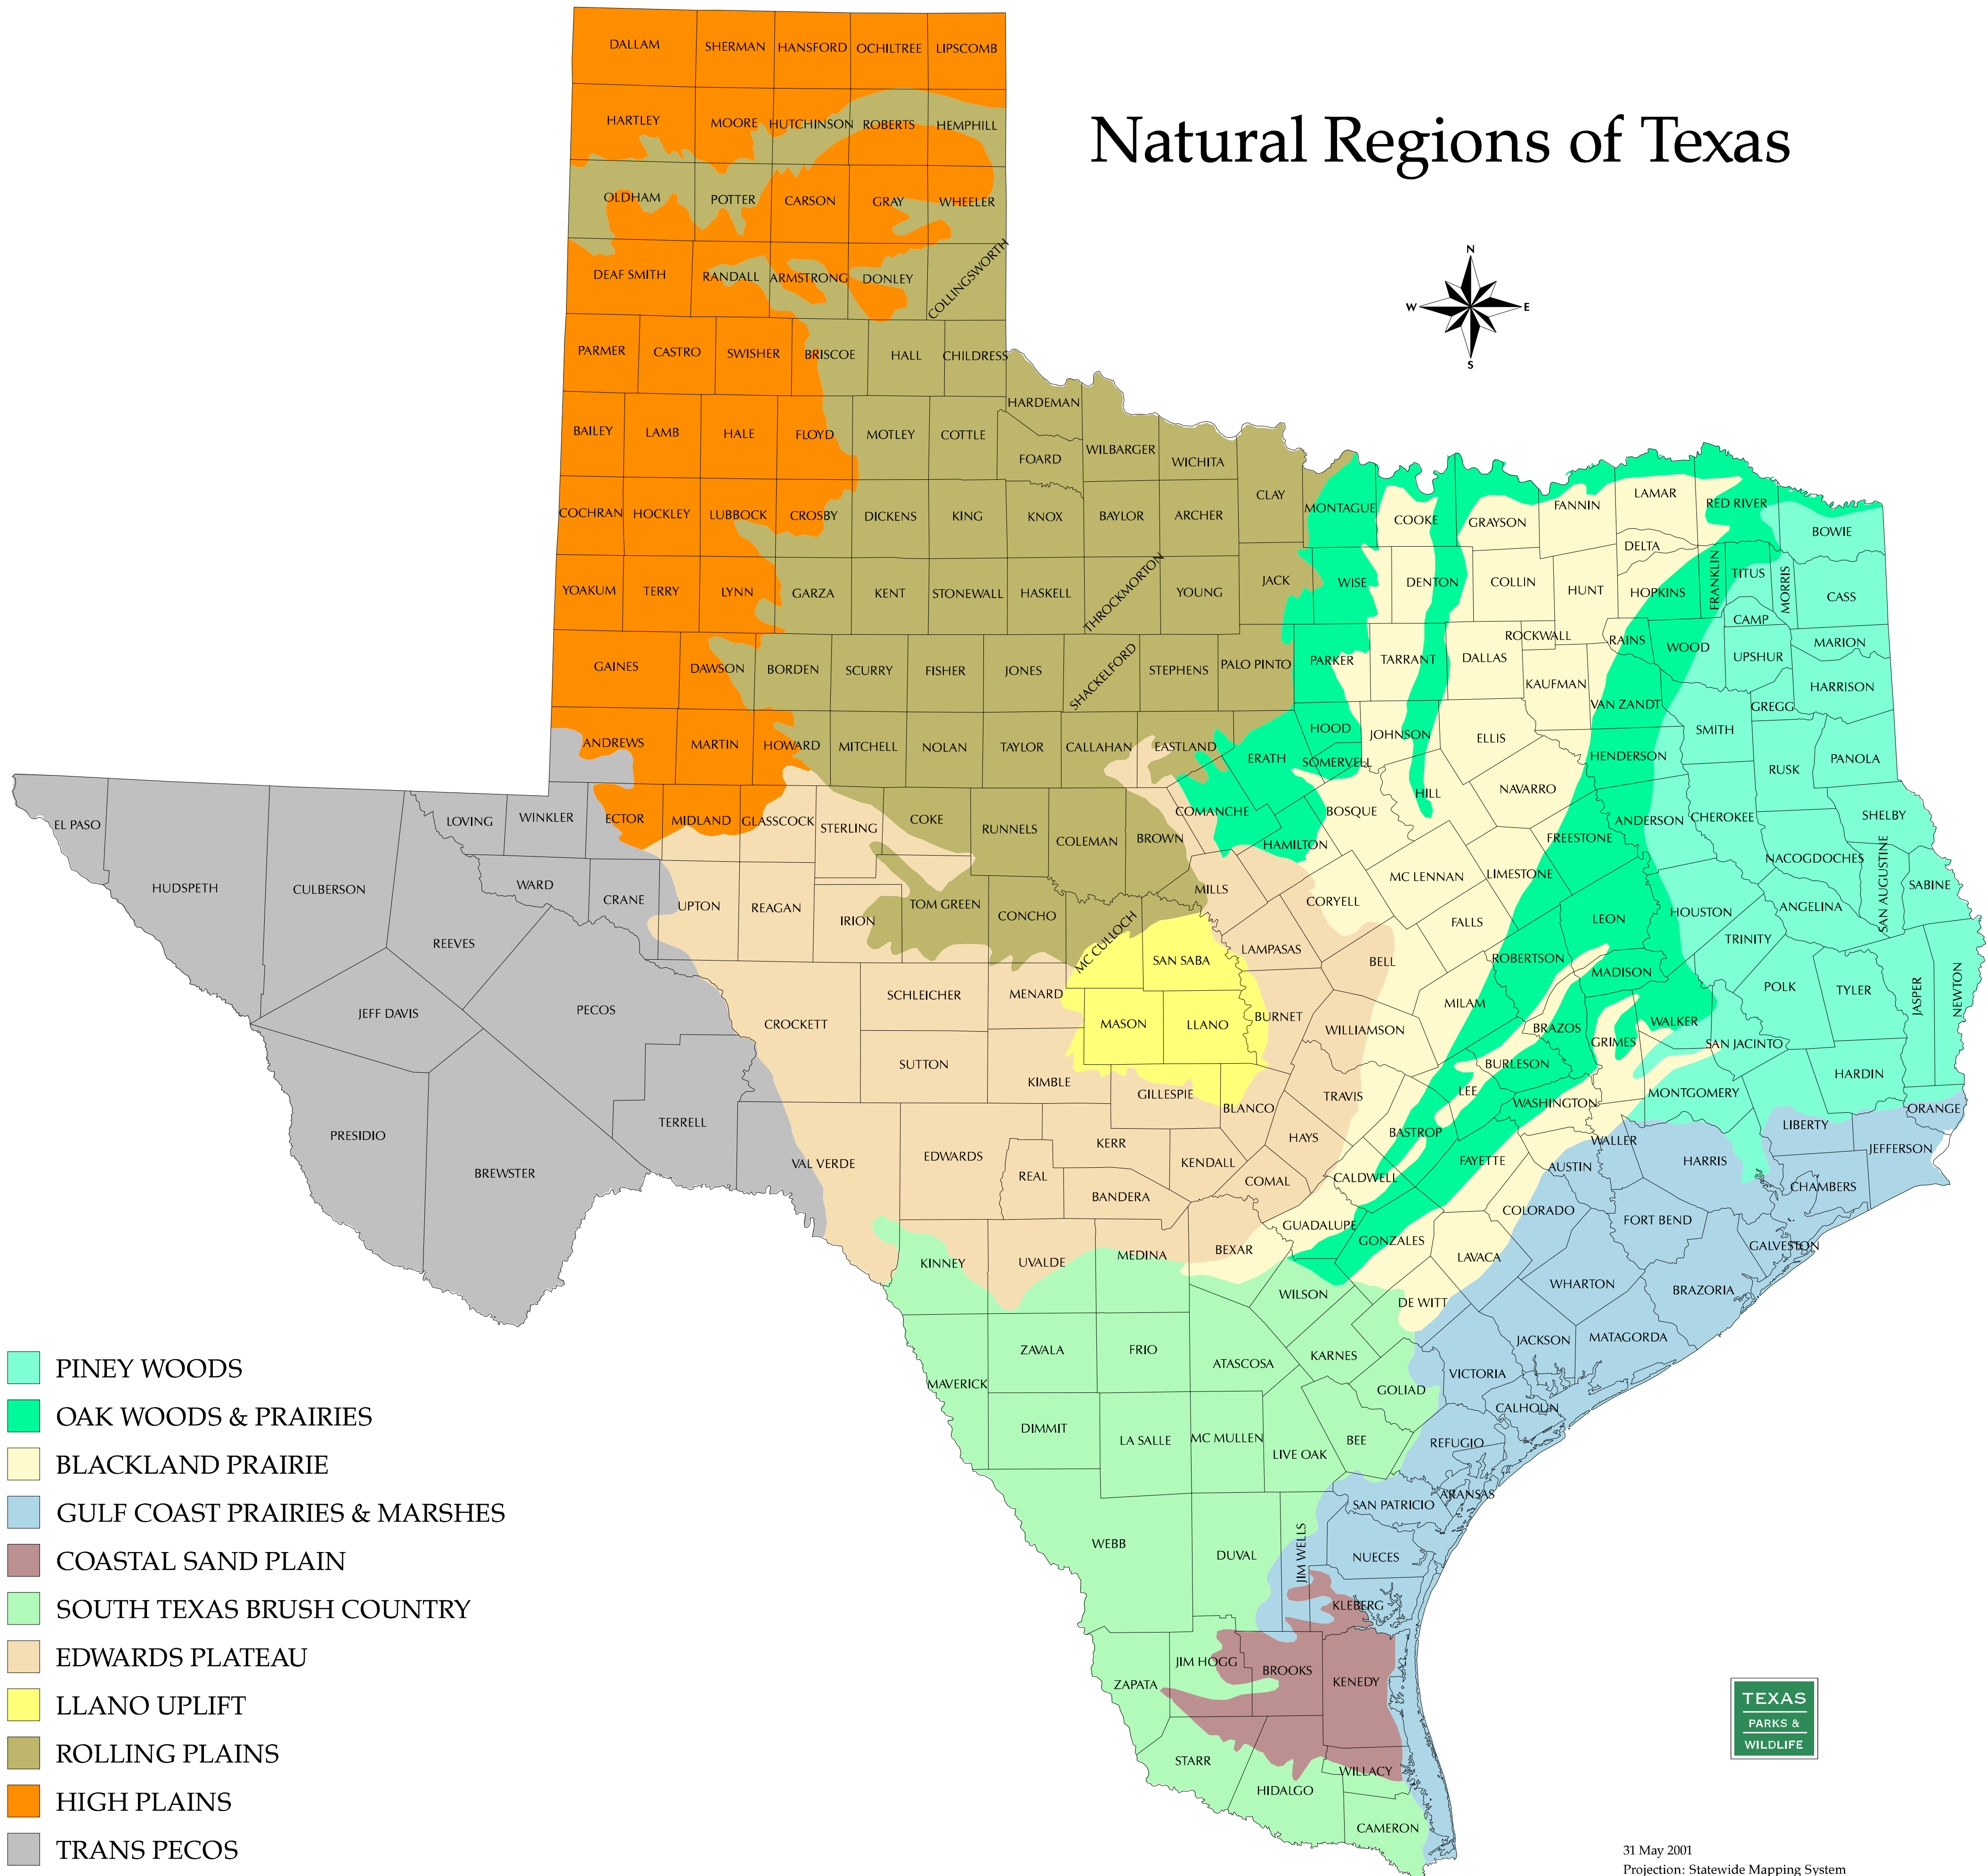

Natural Regions of Texas

- PINEY WOODS
- OAK WOODS & PRAIRIES
- BLACKLAND PRAIRIE
- GULF COAST PRAIRIES & MARSHES
- COASTAL SAND PLAIN
- SOUTH TEXAS BRUSH COUNTRY
- EDWARDS PLATEAU
- LLANO UPLIFT
- ROLLING PLAINS
- HIGH PLAINS
- TRANS PECOS

Source: *Preserving Texas' Natural Heritage*. LBJ School of Public Affairs Policy Research Project Report 31, 1978.

31 May 2001
 Projection: Statewide Mapping System
 Map compiled by the Texas Parks & Wildlife Department GIS Lab. No claims are made to the accuracy of the data or to the suitability of the data to a particular use.
 This map and a companion book on the natural regions can be found online at <http://www.tpwd.state.tx.us/nature/tx-eco95.htm>