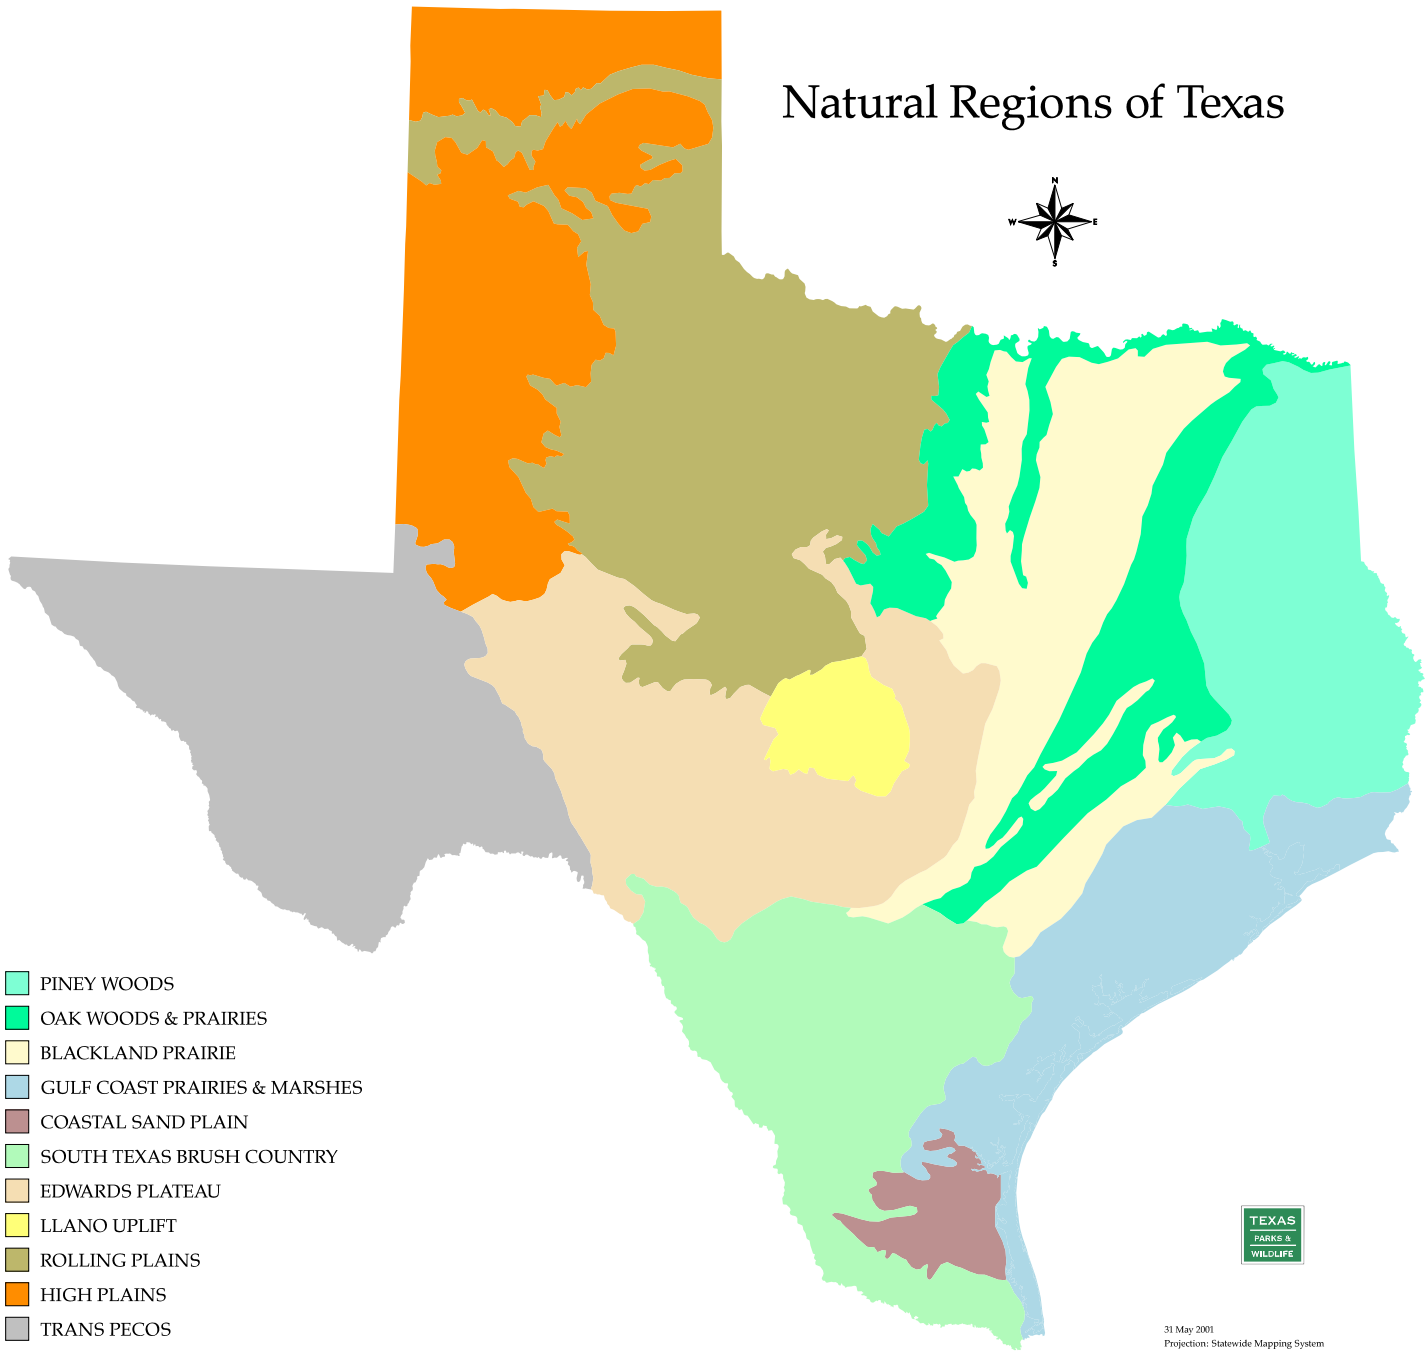

Natural Regions of Texas

- PINEY WOODS
- OAK WOODS & PRAIRIES
- BLACKLAND PRAIRIE
- GULF COAST PRAIRIES & MARSHES
- COASTAL SAND PLAIN
- SOUTH TEXAS BRUSH COUNTRY
- EDWARDS PLATEAU
- LLANO UPLIFT
- ROLLING PLAINS
- HIGH PLAINS
- TRANS PECOS

Source: *Preserving Texas' Natural Heritage*. LBJ School of
Public Affairs Policy Research Project Report 31, 1978.