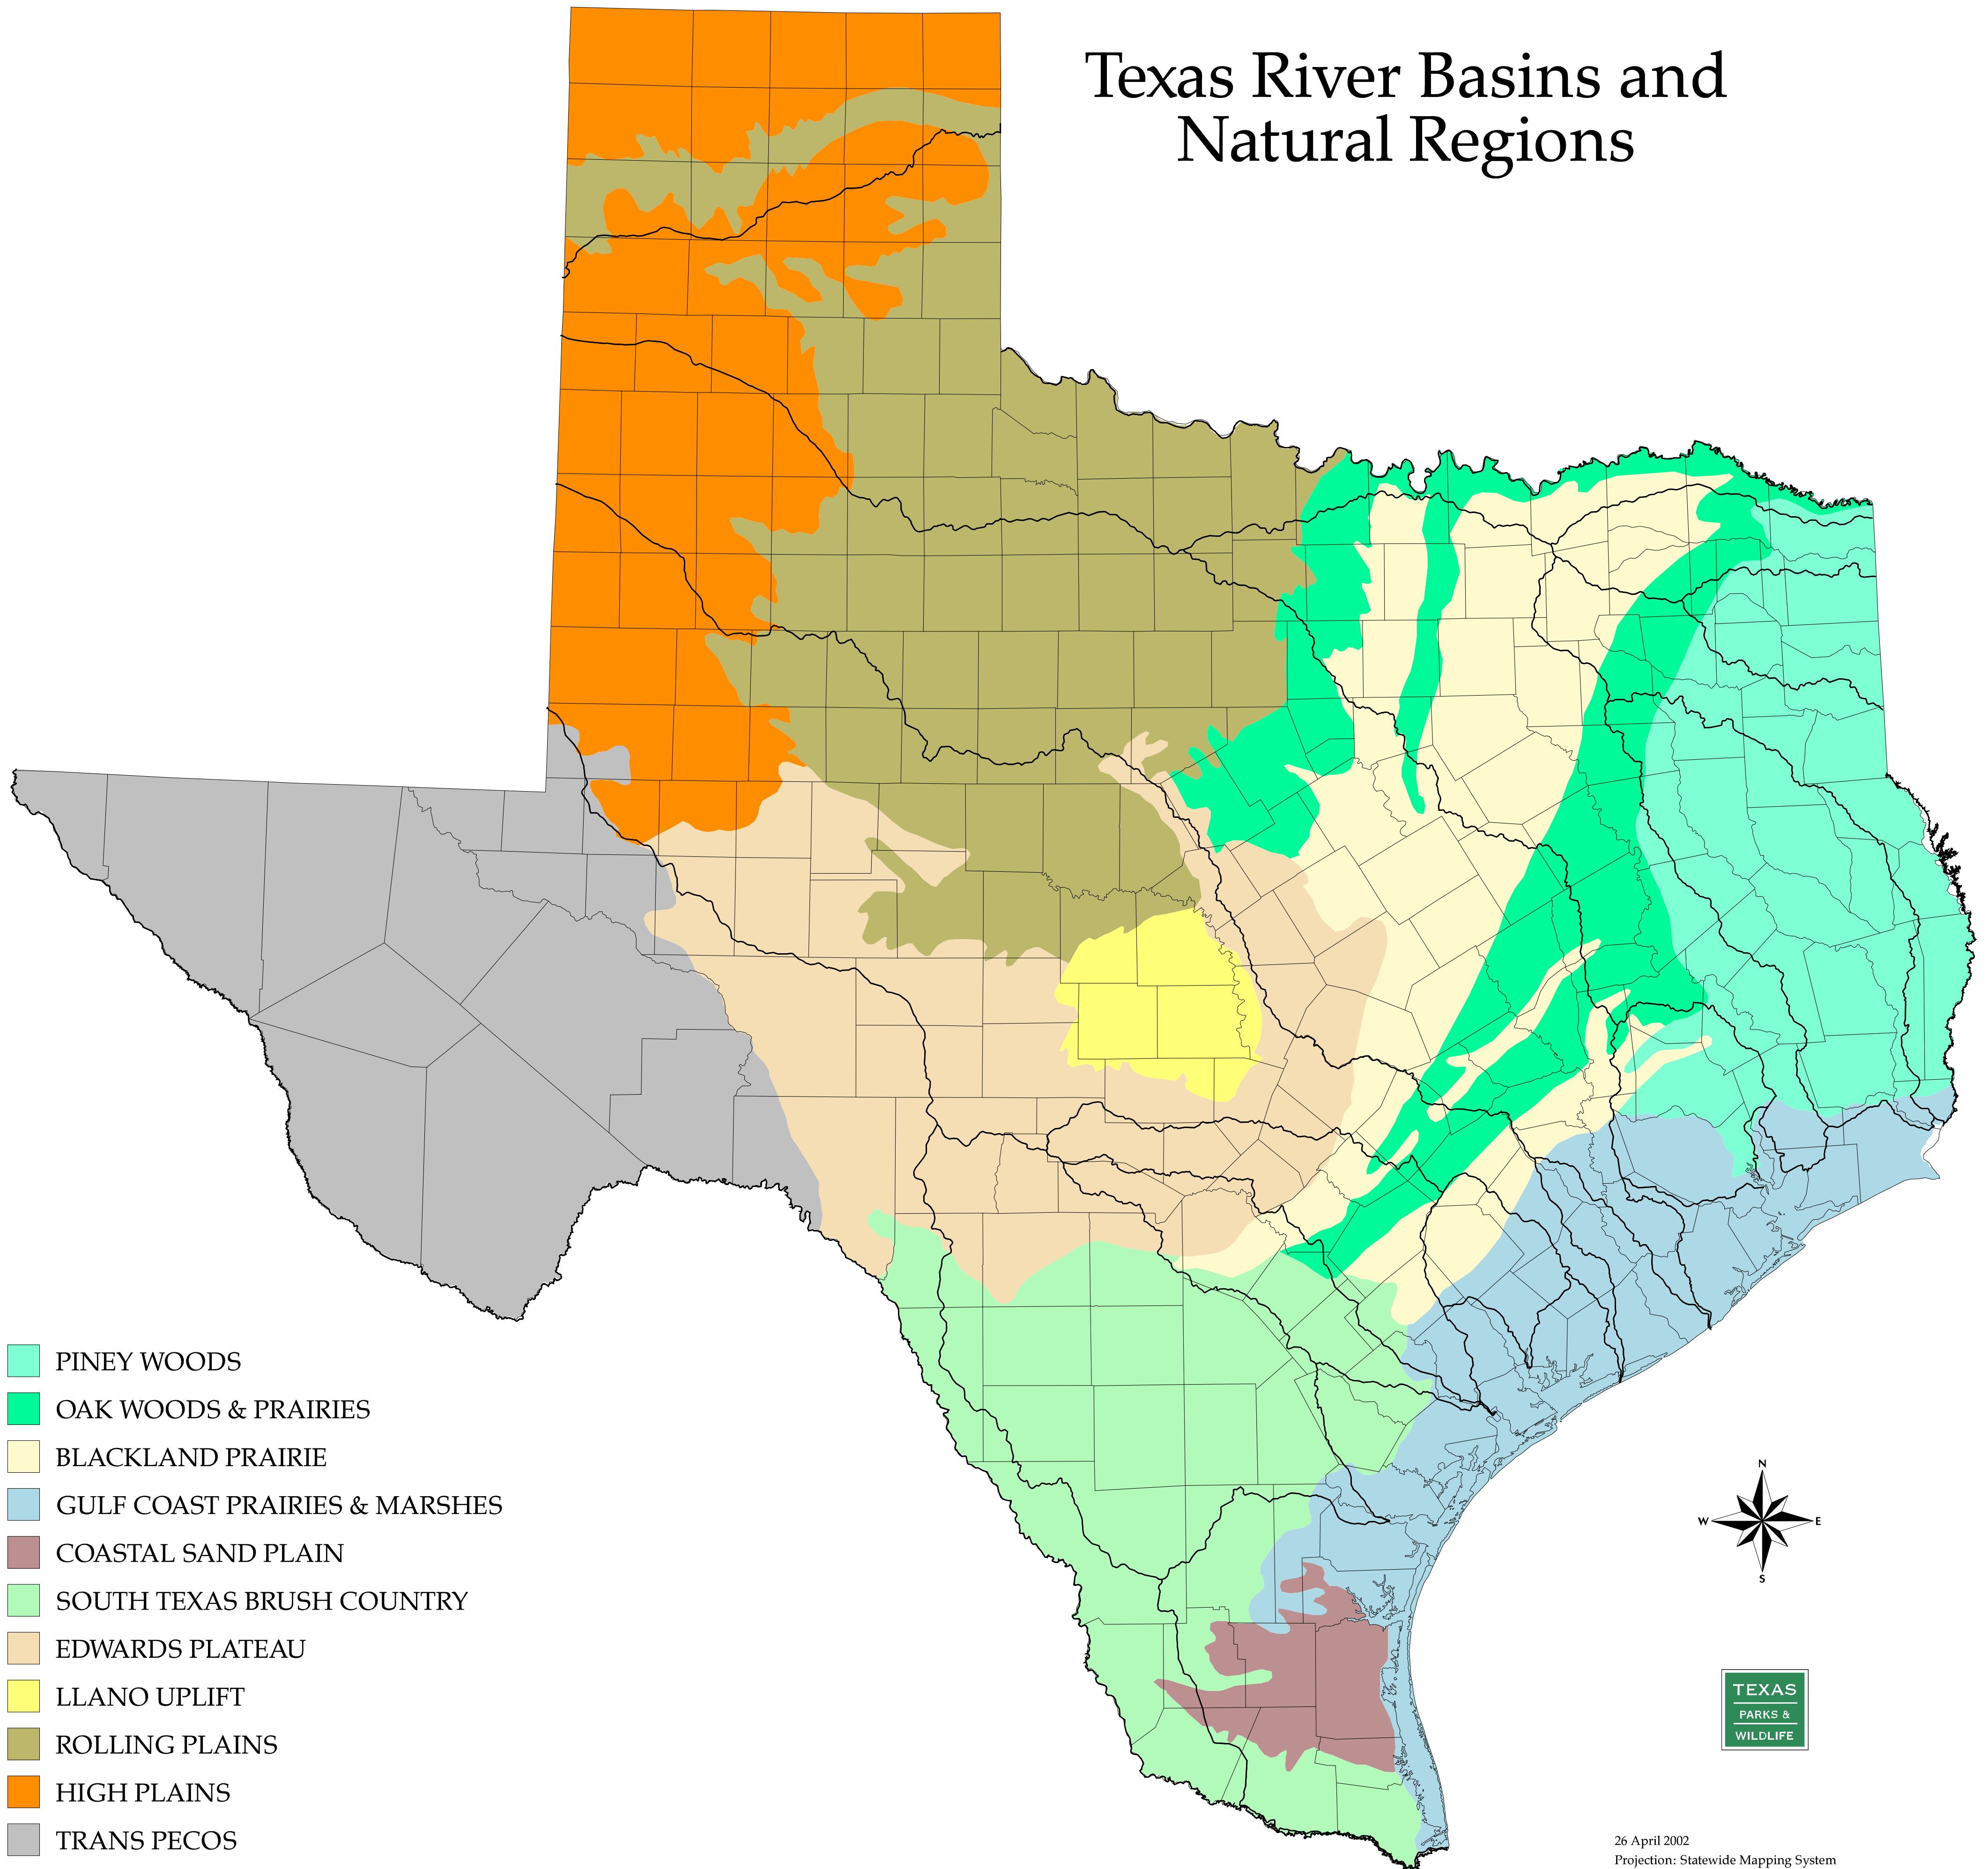

Texas River Basins and Natural Regions

- PINEY WOODS
- OAK WOODS & PRAIRIES
- BLACKLAND PRAIRIE
- GULF COAST PRAIRIES & MARSHES
- COASTAL SAND PLAIN
- SOUTH TEXAS BRUSH COUNTRY
- EDWARDS PLATEAU
- LLANO UPLIFT
- ROLLING PLAINS
- HIGH PLAINS
- TRANS PECOS

Source: *Preserving Texas' Natural Heritage*. LBJ School of Public Affairs Policy Research Project Report 31, 1978.

26 April 2002
Projection: Statewide Mapping System
Map compiled by the Texas Parks & Wildlife Department GIS Lab. No claims are made to the accuracy of the data or to the suitability of the data to a particular use.
This map and a companion book on the natural regions can be found online at <http://www.tpwd.state.tx.us/nature/tx-eco95.htm>