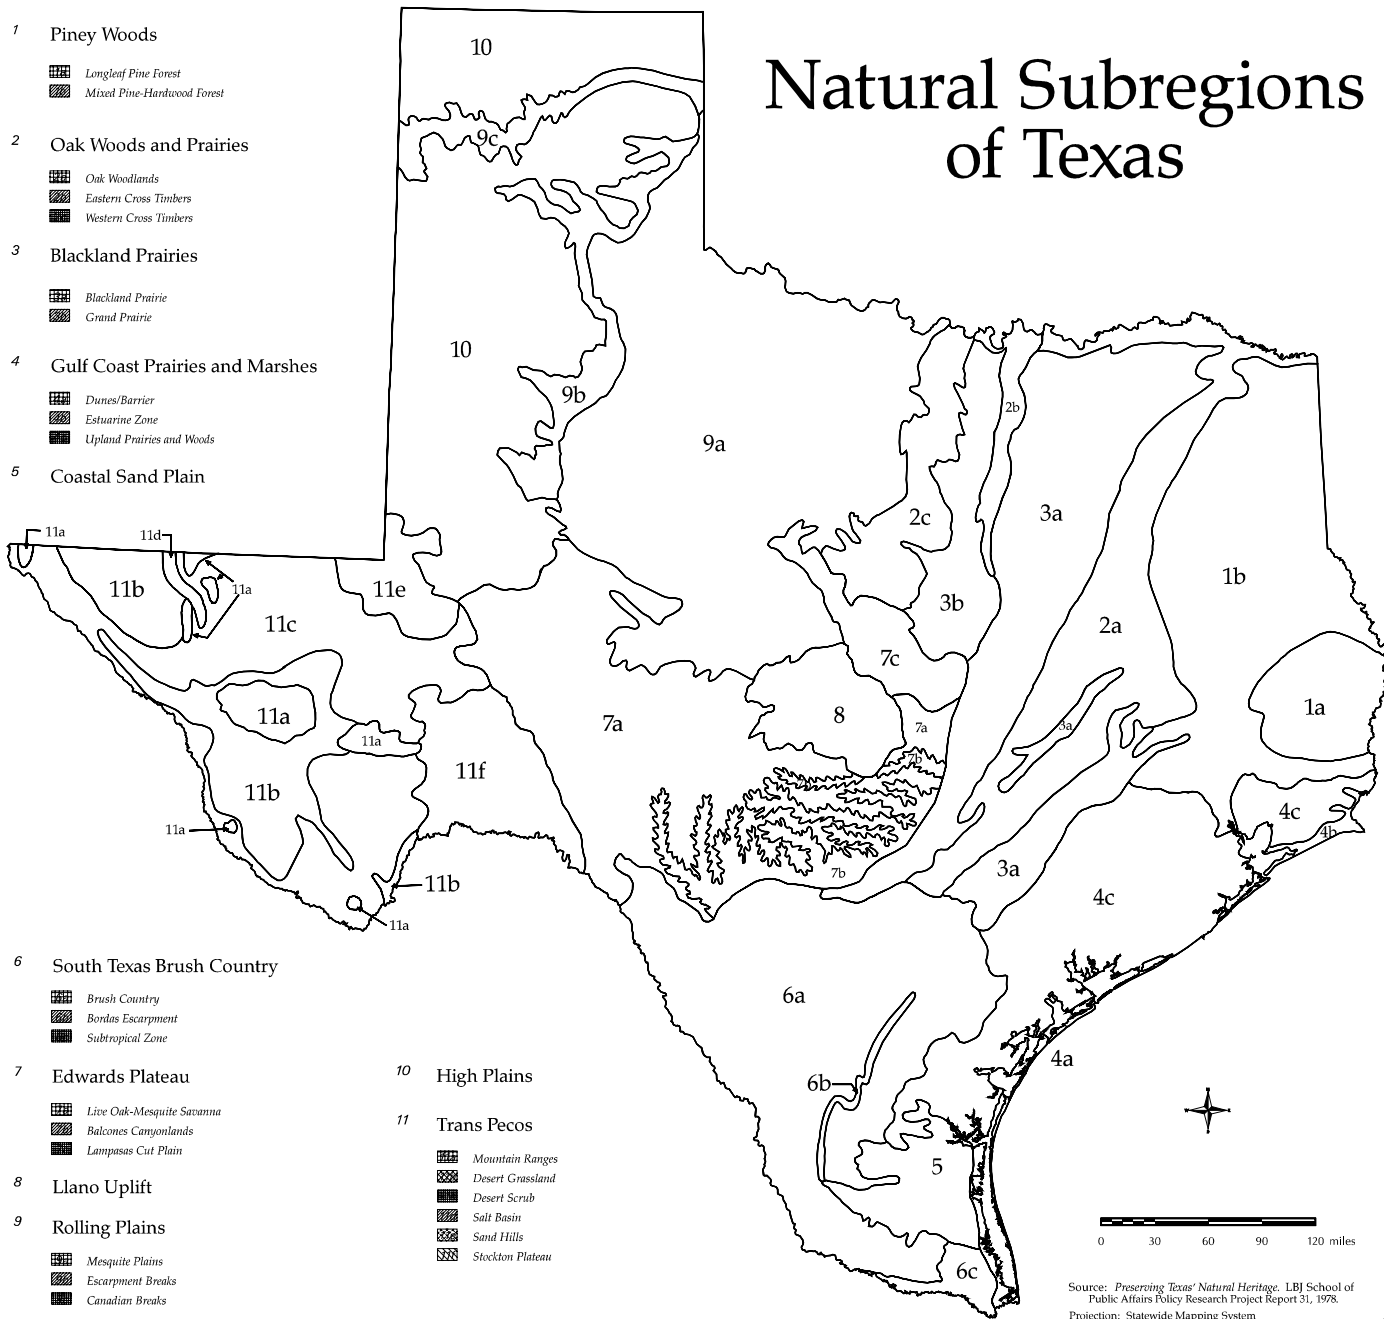

Natural Subregions of Texas

Projection: Statewide Mapping System