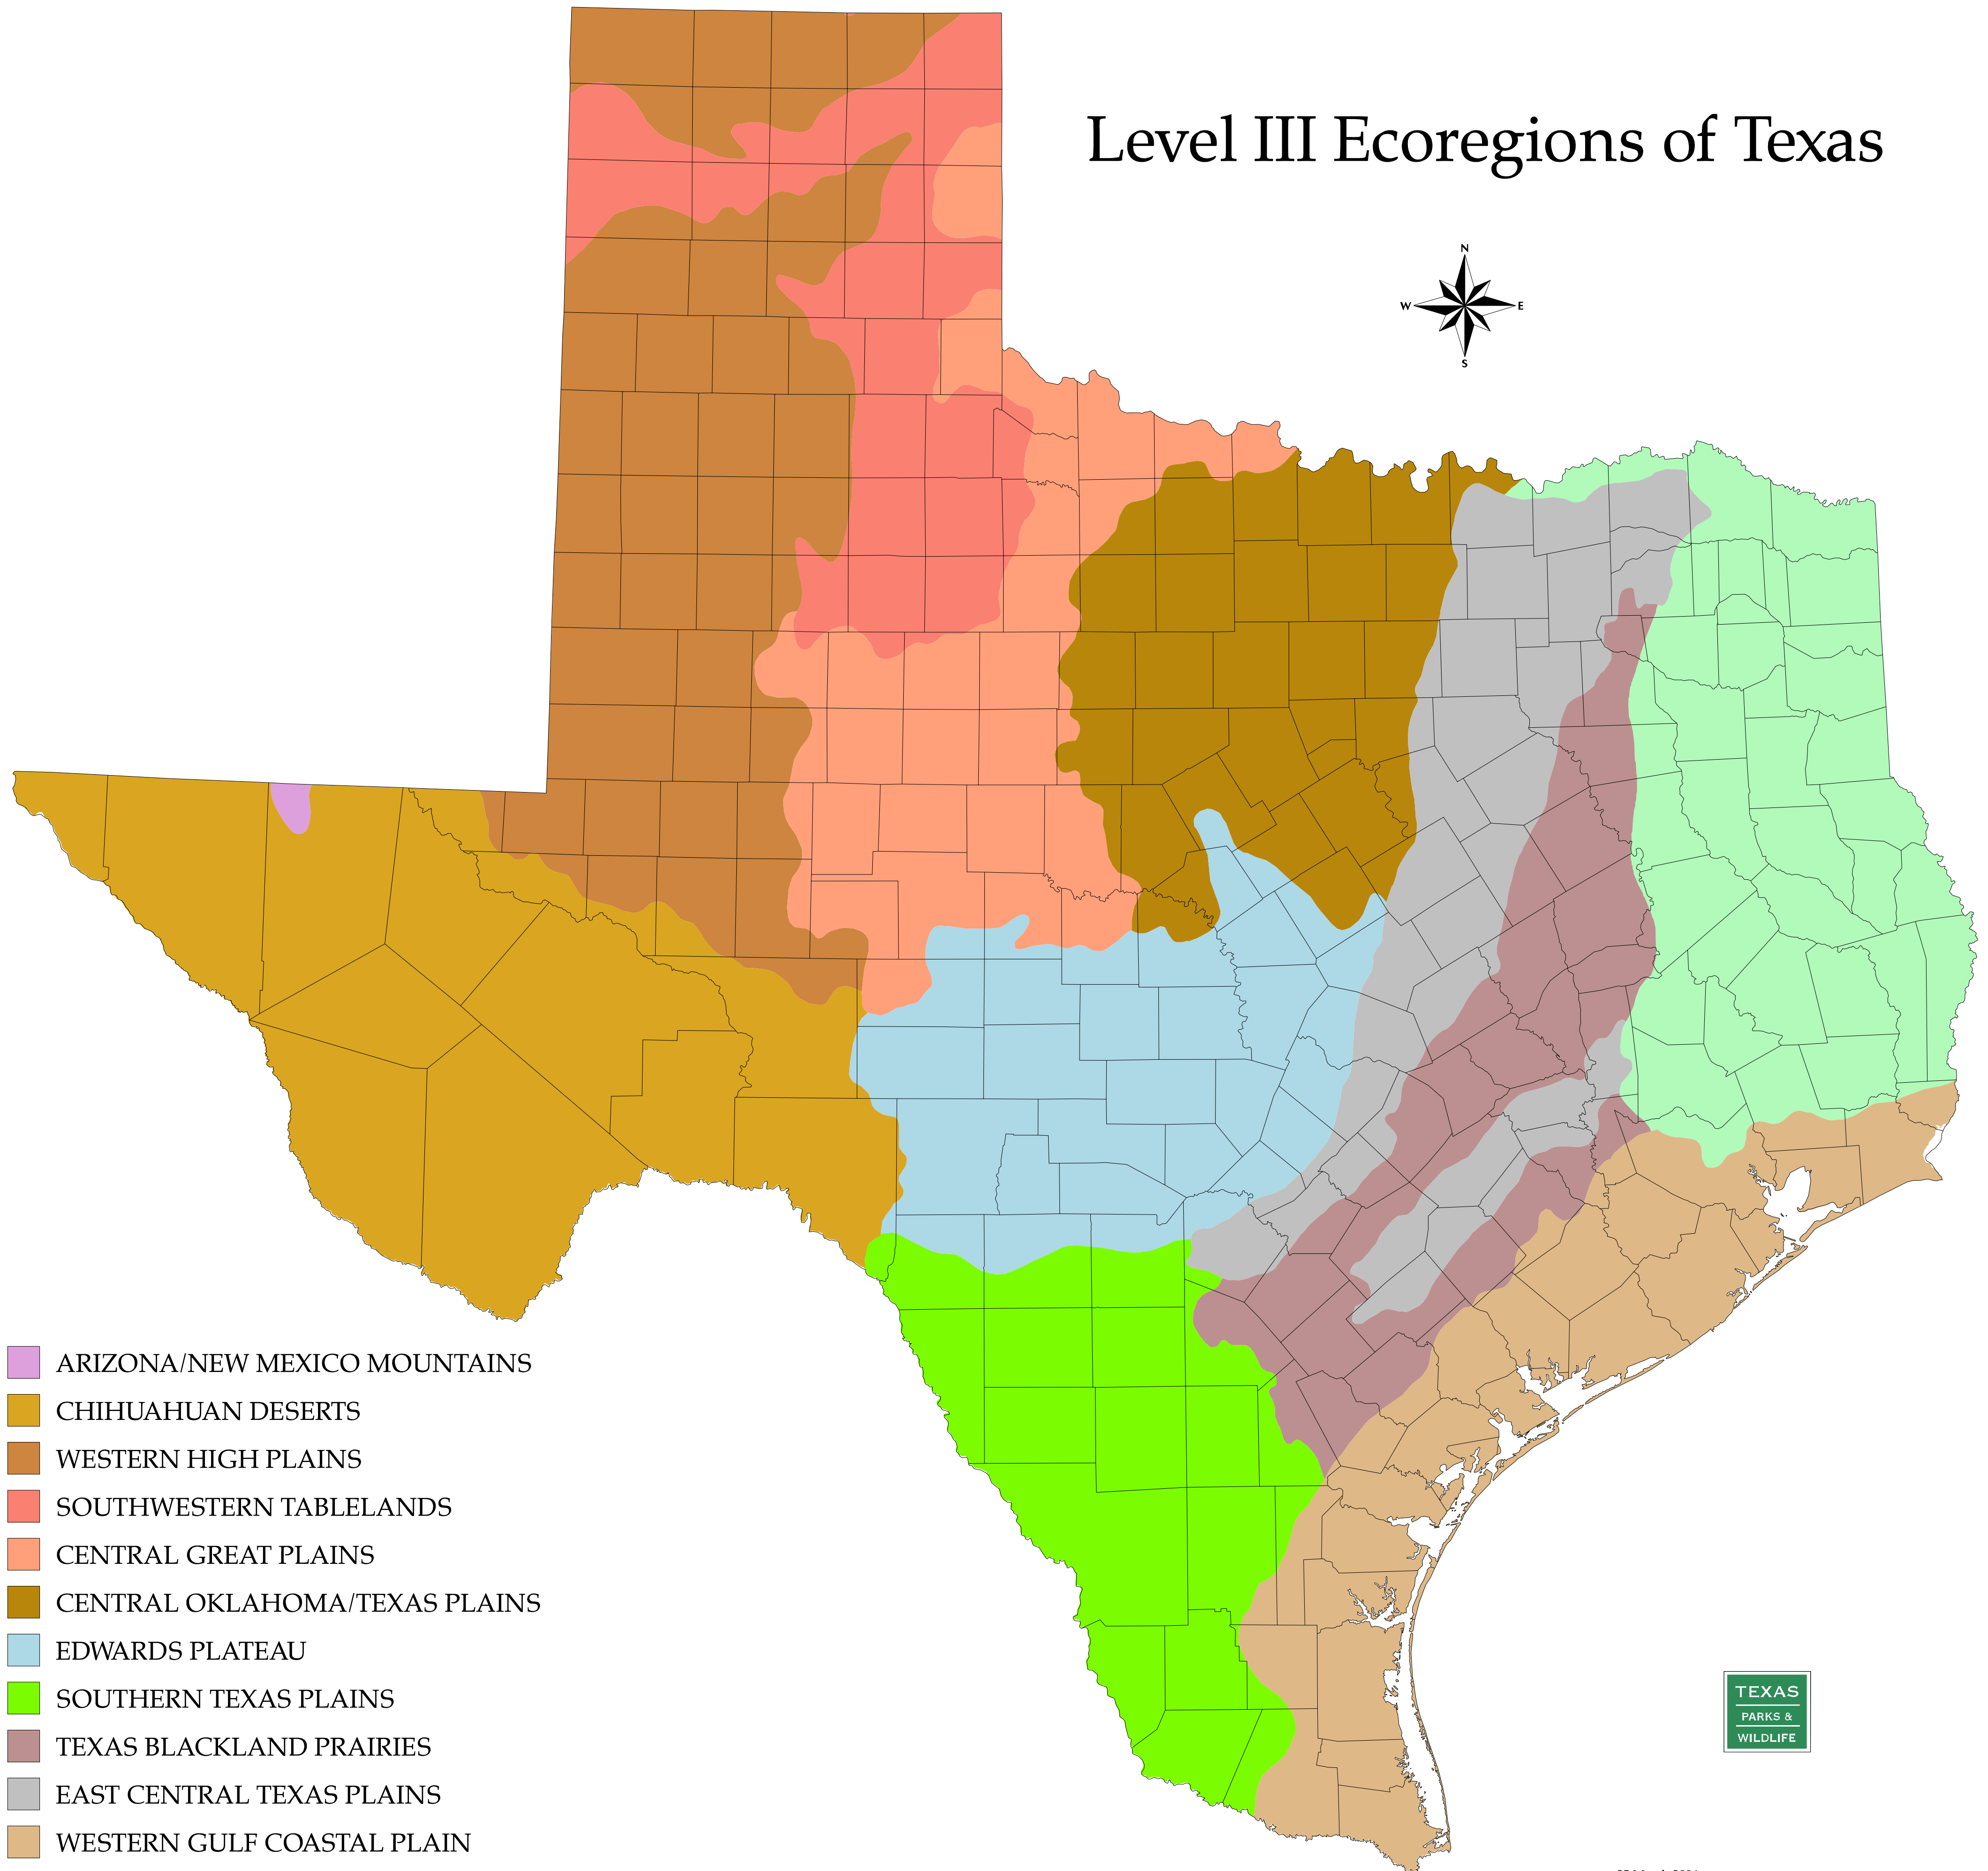

Level III Ecoregions of Texas

- ARIZONA/NEW MEXICO MOUNTAINS
- CHIHUAHUAN DESERTS
- WESTERN HIGH PLAINS
- SOUTHWESTERN TABLELANDS
- CENTRAL GREAT PLAINS
- CENTRAL OKLAHOMA/TEXAS PLAINS
- EDWARDS PLATEAU
- SOUTHERN TEXAS PLAINS
- TEXAS BLACKLAND PRAIRIES
- EAST CENTRAL TEXAS PLAINS
- WESTERN GULF COASTAL PLAIN
- SOUTH CENTRAL PLAINS

Source: Level III Ecoregions of the continental United States,
US Environmental Protection Agency, 2000. Revision of Omernik 1987.

25 March 2004
Projection: Statewide Mapping System
Map compiled by the Texas Parks & Wildlife Department
GIS Lab. No claims are made to the accuracy of the data
or to the suitability of the data to a particular use.