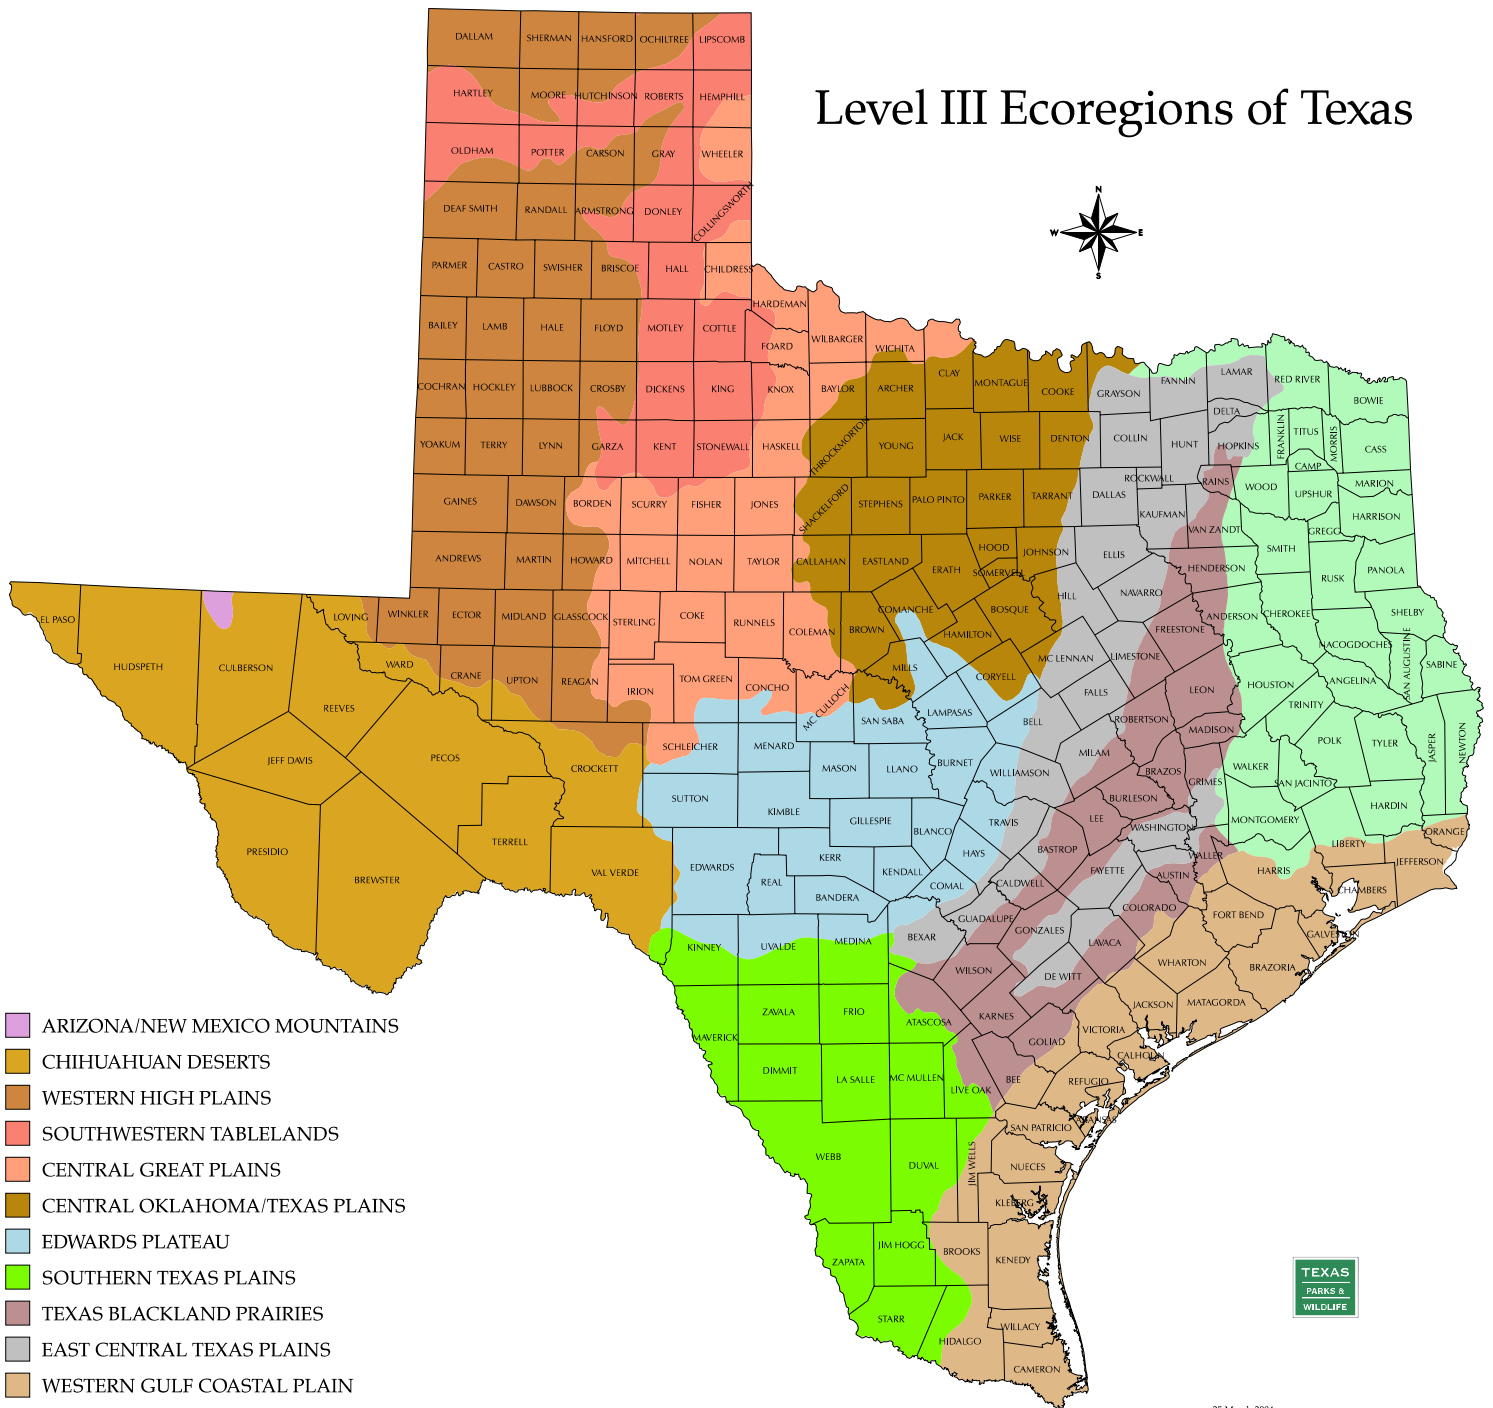

Level III Ecoregions of Texas

- ARIZONA/NEW MEXICO MOUNTAINS
- CHIHUAHUAN DESERTS
- WESTERN HIGH PLAINS
- SOUTHWESTERN TABLELANDS
- CENTRAL GREAT PLAINS
- CENTRAL OKLAHOMA/TEXAS PLAINS
- EDWARDS PLATEAU
- SOUTHERN TEXAS PLAINS
- TEXAS BLACKLAND PRAIRIES
- EAST CENTRAL TEXAS PLAINS
- WESTERN GULF COASTAL PLAIN
- SOUTH CENTRAL PLAINS

Source: Level III Ecoregions of the continental United States, US Environmental Protection Agency, 2000. Revision of Omernik 1987.