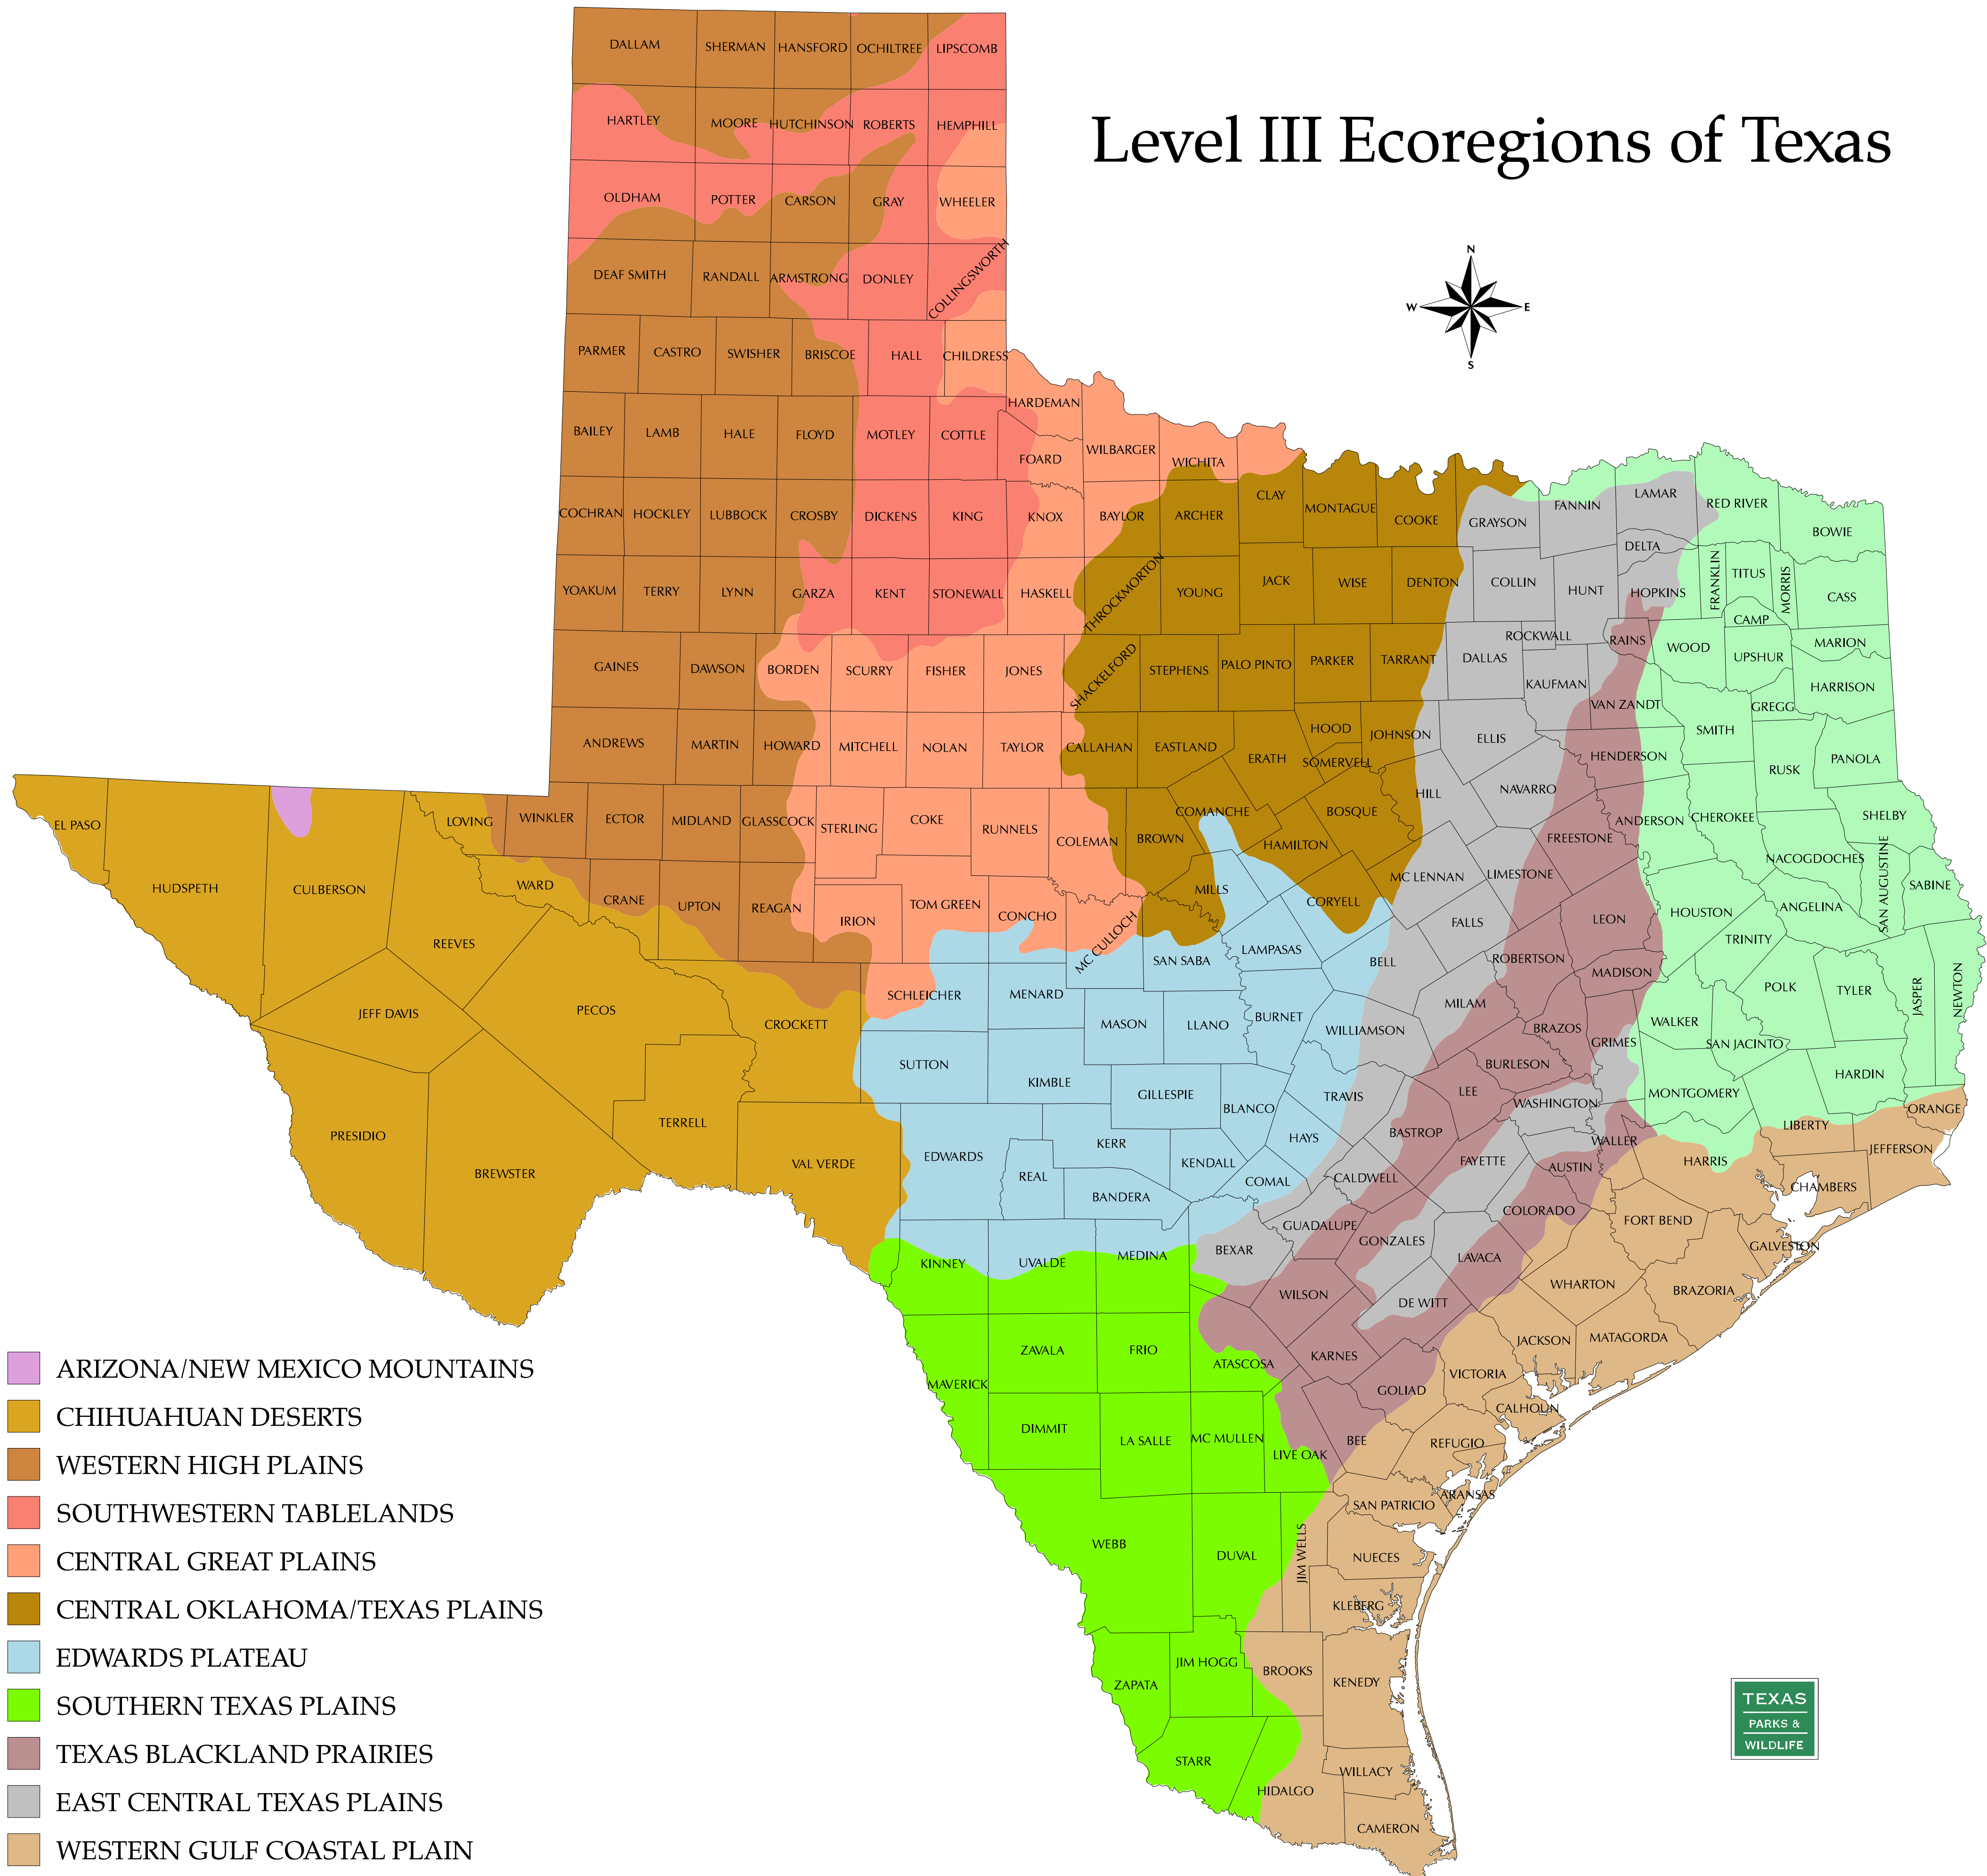

Level III Ecoregions of Texas

- ARIZONA/NEW MEXICO MOUNTAINS
- CHIHUAHUAN DESERTS
- WESTERN HIGH PLAINS
- SOUTHWESTERN TABLELANDS
- CENTRAL GREAT PLAINS
- CENTRAL OKLAHOMA/TEXAS PLAINS
- EDWARDS PLATEAU
- SOUTHERN TEXAS PLAINS
- TEXAS BLACKLAND PRAIRIES
- EAST CENTRAL TEXAS PLAINS
- WESTERN GULF COASTAL PLAIN
- SOUTH CENTRAL PLAINS

Source: Level III Ecoregions of the continental United States, US Environmental Protection Agency, 2000. Revision of Omernik 1987.

25 March 2004
 Projection: Statewide Mapping System
 Map compiled by the Texas Parks & Wildlife Department GIS Lab. No claims are made to the accuracy of the data or to the suitability of the data to a particular use.